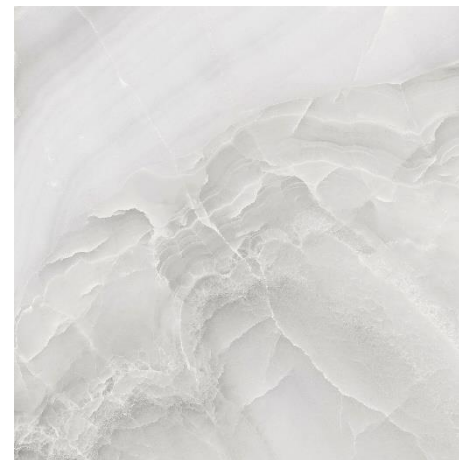

The background of the entire page is a close-up, high-resolution image of a marbled ceramic surface. The pattern consists of organic, vein-like shapes in shades of light blue, grey, and beige, set against a pale cream background. The texture appears smooth but with natural-looking variations in color and tone.

ALMERA
CERAMICA

HARVEY

482933
HARVEY NATURAL POLISHED 1200x1200x10

*полірований керамограніт, ректифікат

482934
HARVEY WHITE POLISHED 1200x1200x10

*полірований керамограніт, ректифікат