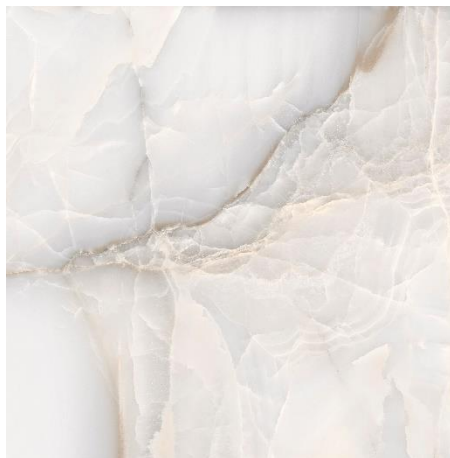

The background of the entire page is a close-up, high-resolution image of a marbled ceramic surface. The pattern consists of organic, vein-like shapes in shades of light blue, grey, and beige, set against a pale cream background. The texture appears smooth but with natural-looking variations in color and tone.

ALMERA
CERAMICA

HARVEY

482933
HARVEY NATURAL POLISHED 1200x1200x10

*полірований керамограніт, ректифікат

482934
HARVEY WHITE POLISHED 1200x1200x10

*полірований керамограніт, ректифікат