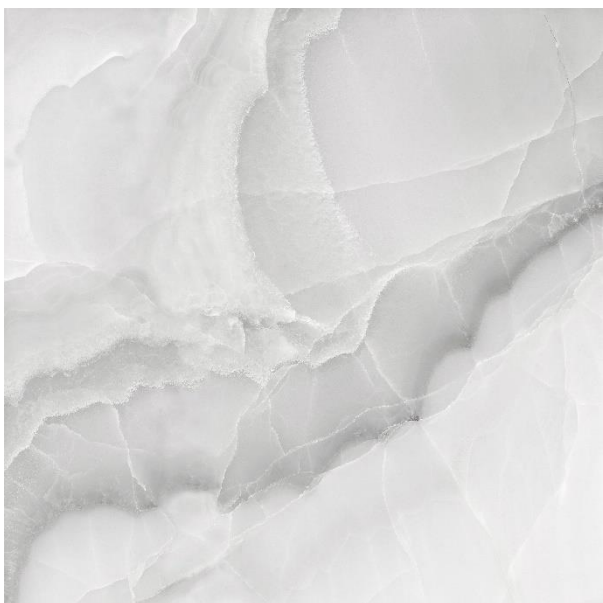

The background of the entire page is a close-up, high-resolution image of a marbled ceramic surface. The pattern consists of organic, vein-like shapes in shades of light blue, grey, and beige, set against a pale cream background. The texture appears smooth but with natural-looking variations in color and tone.

ALMERA
CERAMICA

HARVEY

482933
HARVEY NATURAL POLISHED 1200x1200x10

*полірований керамограніт, ректифікат

482934
HARVEY WHITE POLISHED 1200x1200x10

*полірований керамограніт, ректифікат