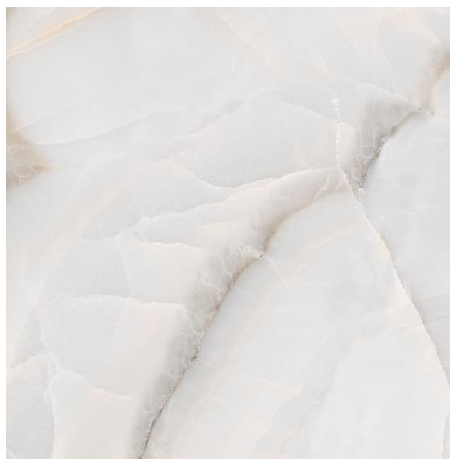

The background of the entire page is a close-up, high-resolution image of a marbled ceramic surface. The pattern consists of organic, vein-like shapes in shades of light blue, grey, and beige, set against a pale cream background. The texture appears smooth but with natural-looking variations in color and tone.

ALMERA
CERAMICA

HARVEY

482933
HARVEY NATURAL POLISHED 1200x1200x10

*полірований керамограніт, ректифікат

482934
HARVEY WHITE POLISHED 1200x1200x10

*полірований керамограніт, ректифікат