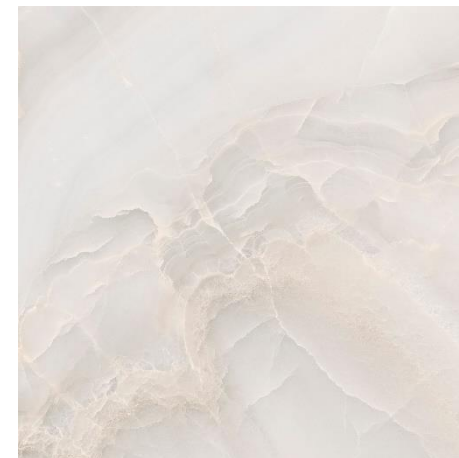

The background of the entire page is a close-up, high-resolution image of a marbled ceramic surface. The pattern consists of organic, vein-like shapes in shades of light blue, grey, and beige, set against a pale cream background. The texture appears smooth but with natural-looking variations in color and tone.

ALMERA
CERAMICA

HARVEY

482933
HARVEY NATURAL POLISHED 1200x1200x10

*полірований керамограніт, ректифікат

482934
HARVEY WHITE POLISHED 1200x1200x10

*полірований керамограніт, ректифікат