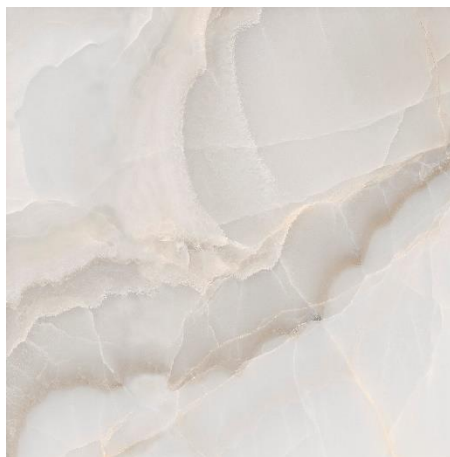

The background of the entire page is a close-up, high-resolution image of a marbled ceramic surface. The pattern consists of organic, vein-like shapes in shades of light blue, grey, and beige, set against a pale cream background. The texture appears smooth but with natural-looking variations in color and tone.

ALMERA
CERAMICA

HARVEY

482933
HARVEY NATURAL POLISHED 1200x1200x10

*полірований керамограніт, ректифікат

482934
HARVEY WHITE POLISHED 1200x1200x10

*полірований керамограніт, ректифікат