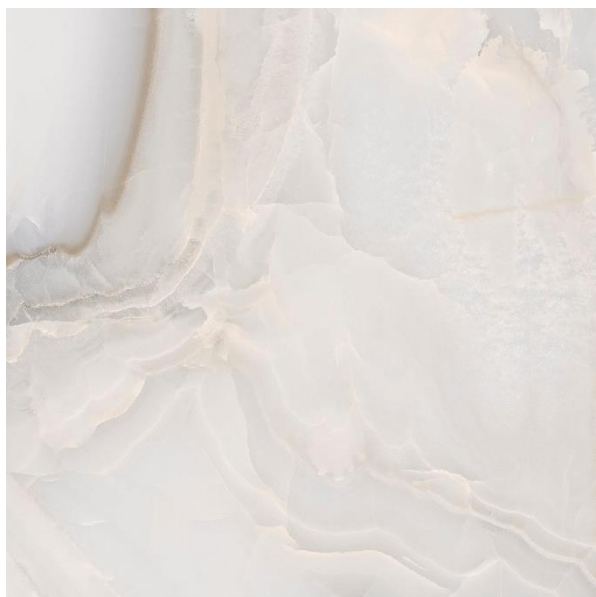

The background of the entire page is a close-up, high-resolution image of a marbled ceramic surface. The pattern consists of organic, vein-like shapes in shades of light blue, grey, and beige, set against a pale cream background. The texture appears smooth but with natural-looking variations in color and tone.

ALMERA
CERAMICA

HARVEY

482933
HARVEY NATURAL POLISHED 1200x1200x10

*полірований керамограніт, ректифікат

482934
HARVEY WHITE POLISHED 1200x1200x10

*полірований керамограніт, ректифікат