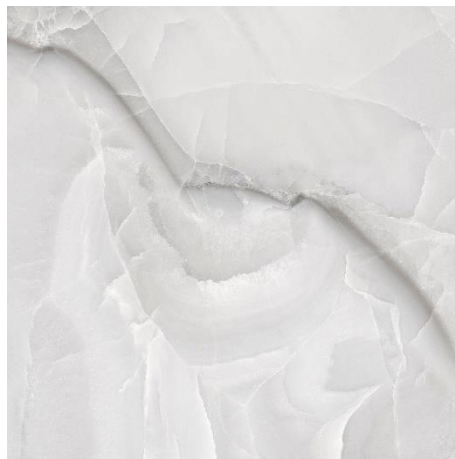

The background of the entire page is a close-up, high-resolution image of a marbled ceramic surface. The pattern consists of organic, vein-like shapes in shades of light blue, grey, and beige, set against a pale cream background. The texture appears smooth but with natural-looking variations in color and tone.

ALMERA
CERAMICA

HARVEY

482933
HARVEY NATURAL POLISHED 1200x1200x10

*полірований керамограніт, ректифікат

482934
HARVEY WHITE POLISHED 1200x1200x10

*полірований керамограніт, ректифікат