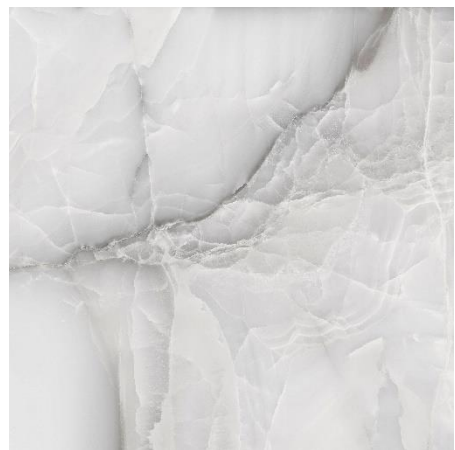

The background of the entire page is a close-up, high-resolution image of a marbled ceramic surface. The pattern consists of organic, vein-like shapes in shades of light blue, grey, and beige, set against a pale cream background. The texture appears smooth but with natural-looking variations in color and tone.

ALMERA
CERAMICA

HARVEY

482933
HARVEY NATURAL POLISHED 1200x1200x10

*полірований керамограніт, ректифікат

482934
HARVEY WHITE POLISHED 1200x1200x10

*полірований керамограніт, ректифікат