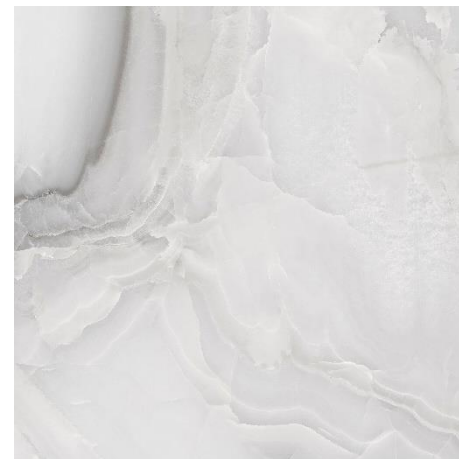

The background of the entire page is a close-up, high-resolution image of a marbled ceramic surface. The pattern consists of organic, vein-like shapes in shades of light blue, grey, and beige, set against a pale cream background. The texture appears smooth but with natural-looking variations in color and tone.

ALMERA
CERAMICA

HARVEY

482933
HARVEY NATURAL POLISHED 1200x1200x10

*полірований керамограніт, ректифікат

482934
HARVEY WHITE POLISHED 1200x1200x10

*полірований керамограніт, ректифікат