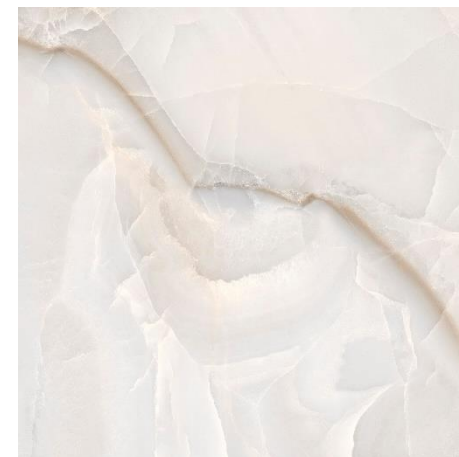

The background of the entire page is a close-up, high-resolution image of a marbled ceramic surface. The pattern consists of organic, vein-like shapes in shades of light blue, grey, and beige, set against a pale cream background. The texture appears smooth but with natural-looking variations in color and tone.

ALMERA
CERAMICA

HARVEY

482933
HARVEY NATURAL POLISHED 1200x1200x10

*полірований керамограніт, ректифікат

482934
HARVEY WHITE POLISHED 1200x1200x10

*полірований керамограніт, ректифікат