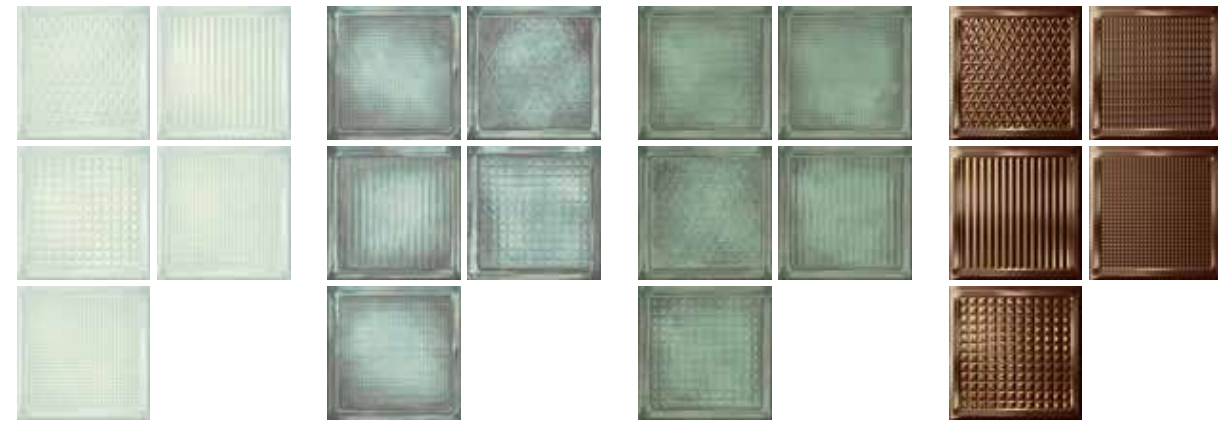

GLASS

GLASS

Wall tiles White Body Double Firing Moderate Variation Digital 0,74 cm Thickness
 Revestimiento Pasta Blanca Bicocción Moderada Variación Digital 0,74 cm Espesor

Glass
White Pavé C-514
 20,1x20,1 cm - 7,91"x7,91"

Glass
Blue Pavé C-514
 20,1x20,1 cm - 7,91"x7,91"

Glass
Green Pavé C-514
 20,1x20,1 cm - 7,91"x7,91"

Glass
Titanium Pavé* C-574
 20,1x20,1 cm - 7,91"x7,91"

Glass
White Brick C-514
 20,1x20,1 cm - 7,91"x7,91"

Glass
Blue Brick C-514
 20,1x20,1 cm - 7,91"x7,91"

Glass
Green Brick C-514
 20,1x20,1 cm - 7,91"x7,91"

Glass
Titanium Brick* C-574
 20,1x20,1 cm - 7,91"x7,91"

Glass
White Vitro C-514
 20,1x20,1 cm - 7,91"x7,91"

Glass
Blue Vitro C-514
 20,1x20,1 cm - 7,91"x7,91"

Glass
Green Vitro C-514
 20,1x20,1 cm - 7,91"x7,91"

Glass
Titanium Vitro* C-574
 20,1x20,1 cm - 7,91"x7,91"

*Product to be cleaned with PH Neutral |
 *Limpiar con productos PH Neutros