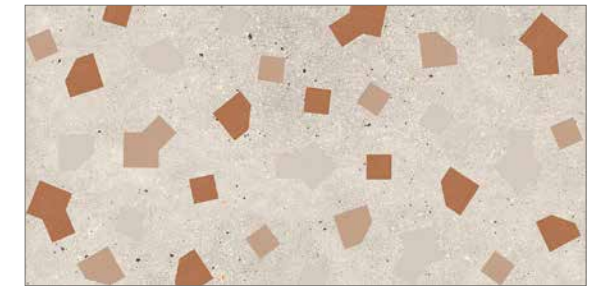

RICETTA AVORIO RECT. 60X120/24\"X48\" - L44/M