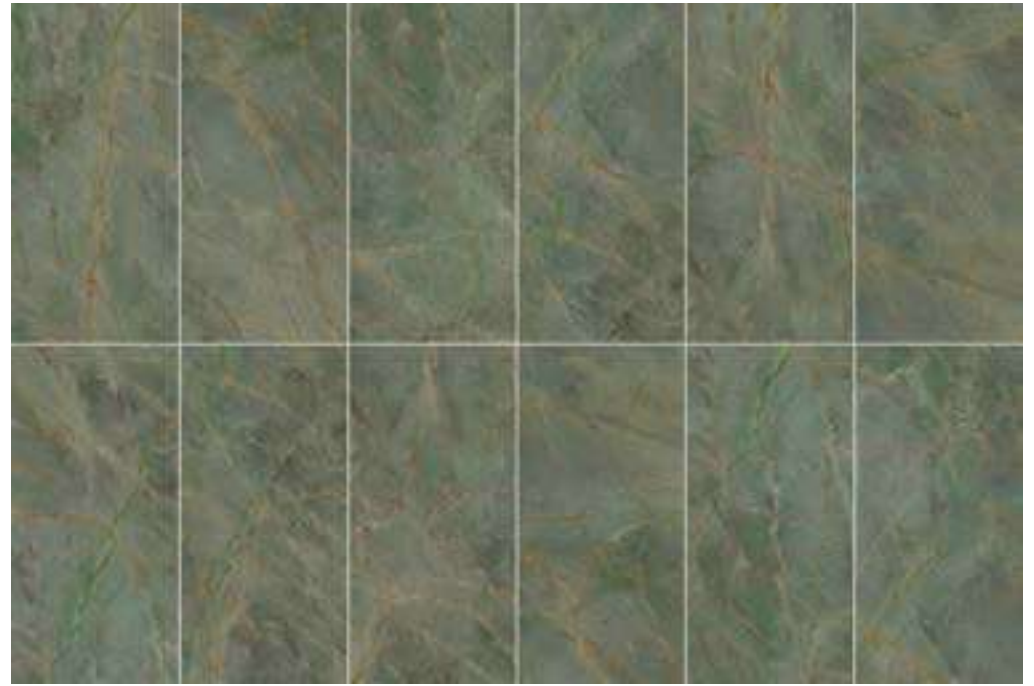

JADORE

**APE BEST FOR YOU
NEW COLLECTION**

apegrupo

JADORE

120X120 - 60X120 48"X48" - 24"X48"

* JADORE POL RECT
120X120 / 48"X48"

* JADORE POL RECT
60X120 / 24"X48" P34/M

VARIACIÓN DE DISEÑO - GRAPHIC FACES

JADORE POL RECT. 60X120 / JADORE POL RECT. 120X120 / KOEN MIELE MATT RECT. 30X120