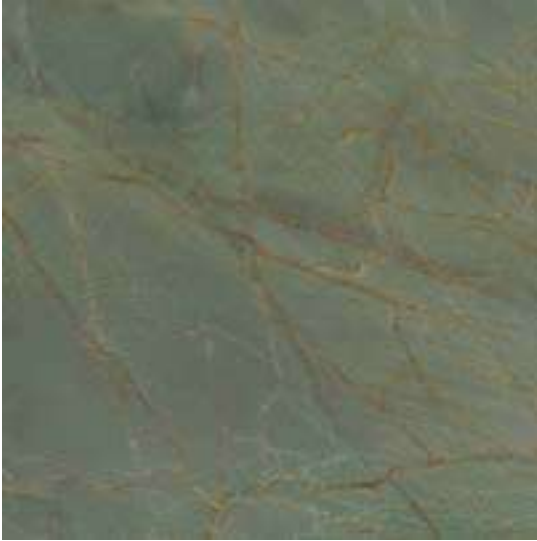

JADORE

**APE BEST FOR YOU
NEW COLLECTION**

apegrupo

JADORE

120X120 - 60X120 48"X48" - 24"X48"

* JADORE POL RECT
120X120 / 48"X48"

* JADORE POL RECT
60X120 / 24"X48" P34/M

VARIACIÓN DE DISEÑO - GRAPHIC FACES

JADORE POL RECT. 60X120 / JADORE POL RECT. 120X120 / KOEN MIELE MATT RECT. 30X120