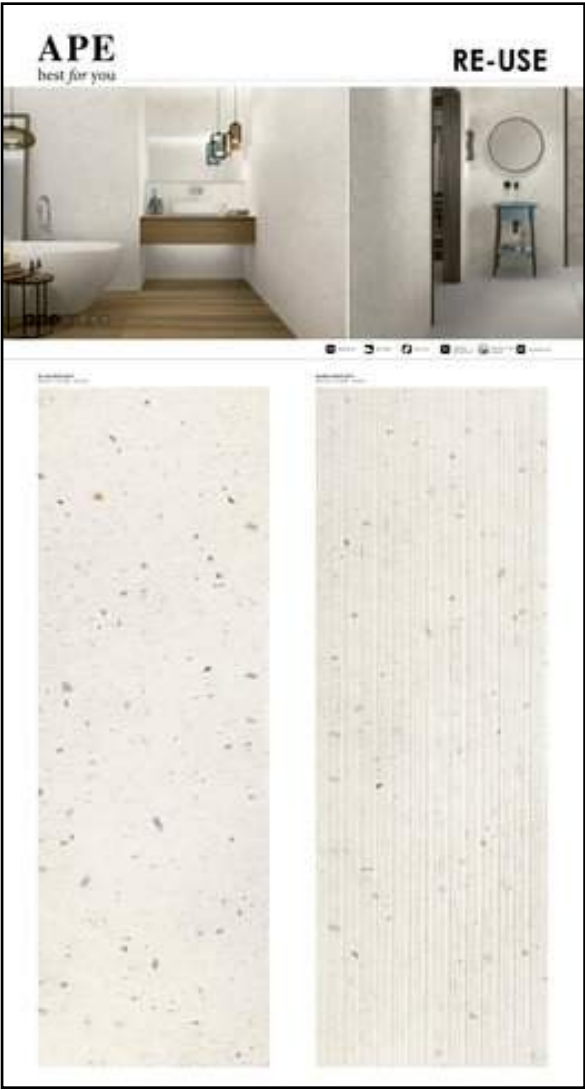

Re-use
APE
best for you

Re-use

40X120 16"X48"

461267/RE-USE WHITE RECT/400x1200x10

461271/MOBIUS WHITE RECT/400x1200x10

Re-use

40X120 16"X48"

Re-Use
APE
best for you

Re-Use

40X120

510829/MOBIUS GREY RECT/40X120

510827/RE-USE GREY RECT/40X120