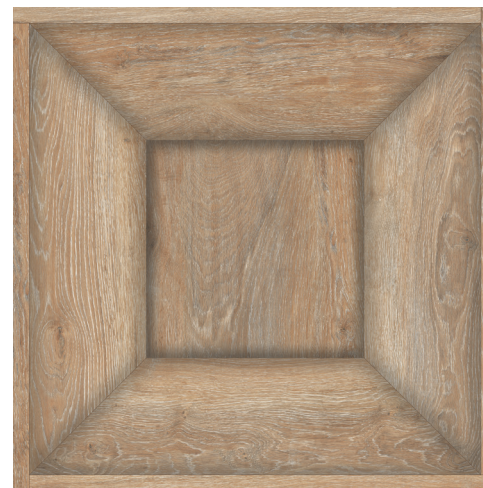

C3 R11 ANTI-SLIP YOHO NUT RECT
22X120 / 9X48" J69/M

YOHO SANDAL RECT
22X120 / 9X48" J60/M

C3 R11 ANTI-SLIP YOHO SANDAL RECT
22X120 / 9X48" J69/M

YOHO SESAME RECT
22X120 / 9X48" J60/M

C3 R11 ANTI-SLIP YOHO SESAME RECT
22X120 / 9X48" J69/M

CHEVRON YOHO CASHEW
8,5X44 / 3"X17" N81/M

CHEVRON YOHO SESAME
8,5X44 / 3"X17" N81/M

CHEVRON YOHO SANDAL
8,5X44 / 3"X17" N81/M

FUNDY SESAME RECT
90X90 / 36X36" L88/M

FUNDY NUT RECT
90X90 / 36X36" L88/M

N PELDAÑO RECTO C1 YOHO
33X120 / 13X48" K91/P