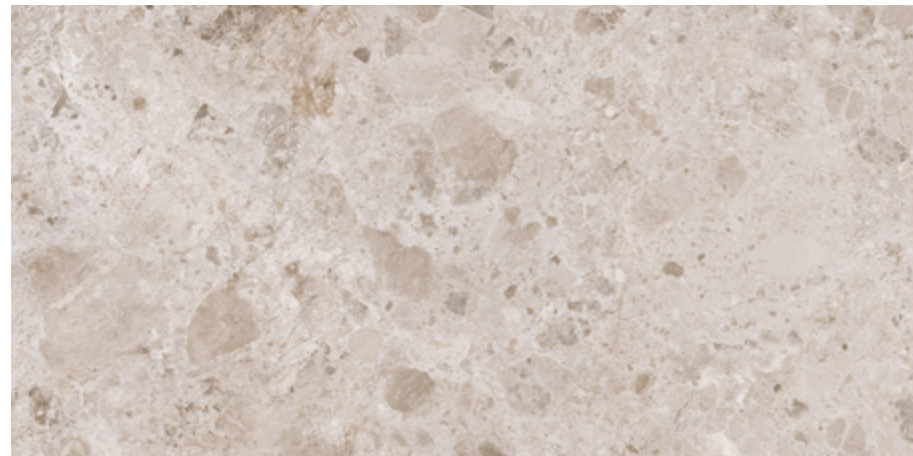

PETRA TAUPE

ARTECH

SKIRTING:
RODAPIE:

9x60 cm/3.5"x24" P097	18
9x120 cm/3.5"x48" P270	10

STRAIR TREAD:
PELDAÑO ROMO:

30x60 cm/11.8"x24" P197	6
30x120 cm/11.8"x48" P331	3

GRADONE STRAIR:
PELDAÑO GRADONE:

30x60 cm/11.8"x24" P749	2
30x120 cm/11.8"x48" P1513	2

AVAILABLE FORMATS: / FORMATOS DISPONIBLES:

PIECES NAME NOMBRE DE LA PIEZA	SIZES FORMATOS (cm)	WORK SIZE DIMENSIÓN DE FABRICACIÓN (mm)	BOX | CAJA			PALLET | PALET			
			PIECES PIEZAS	sqm m²	MAX AVERAGE WEIGHT PESO MEDIO MÁXIMO (Kg)	BOXES CAJAS	sqm m²	MAX AVERAGE WEIGHT PESO MEDIO MÁXIMO (Kg)	SIZE PALLET FORMATO DEL PALET (mm)
PETRA	120x120 SL RC	1200 x 1200 x 9	1	1,440	30,130	40	57,600	1265	1220x1360x695
PETRA	60x120 SL RC	600 x 1200 x 9	2	1,440	28,000	36	51,840	1092	840x1200x740
PETRA	60x60 SL RC	600 x 600 x 9	4	1,440	27,000	32	46,080	950	800x1200x740
PETRA	30x60 SL RC	298 x 600 x 9	8	1,440	27,000	40	57,600	1140	800x1200x740