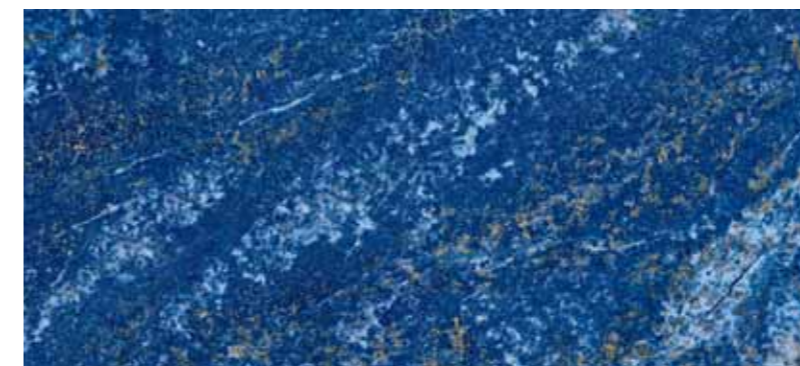

Marvel Ultramarine

50x110 cm - 19⁵/₈"x43¹/₄"

Color-shading Stonalizzazione

Bianco Fantastico,
Grigio Intenso,
Black Atlantis

Brazil Green,
Morning Sky,
Ultramarine,
Crystal Beauty

V2 SLIGHT
VARIATION

V3 MODERATE
VARIATION