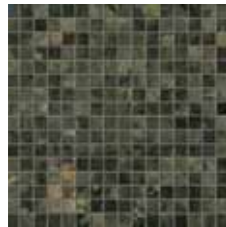

Marvel Brazil Green Mosaic Q
30,5x30,5 cm - 12"x12"