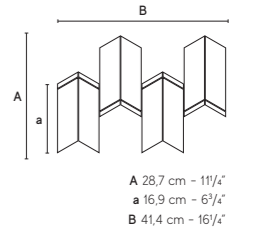

Marvel Ultramarine Mosaico Chevron *
17x41,4 cm - 6 3/4"x16 1/8"