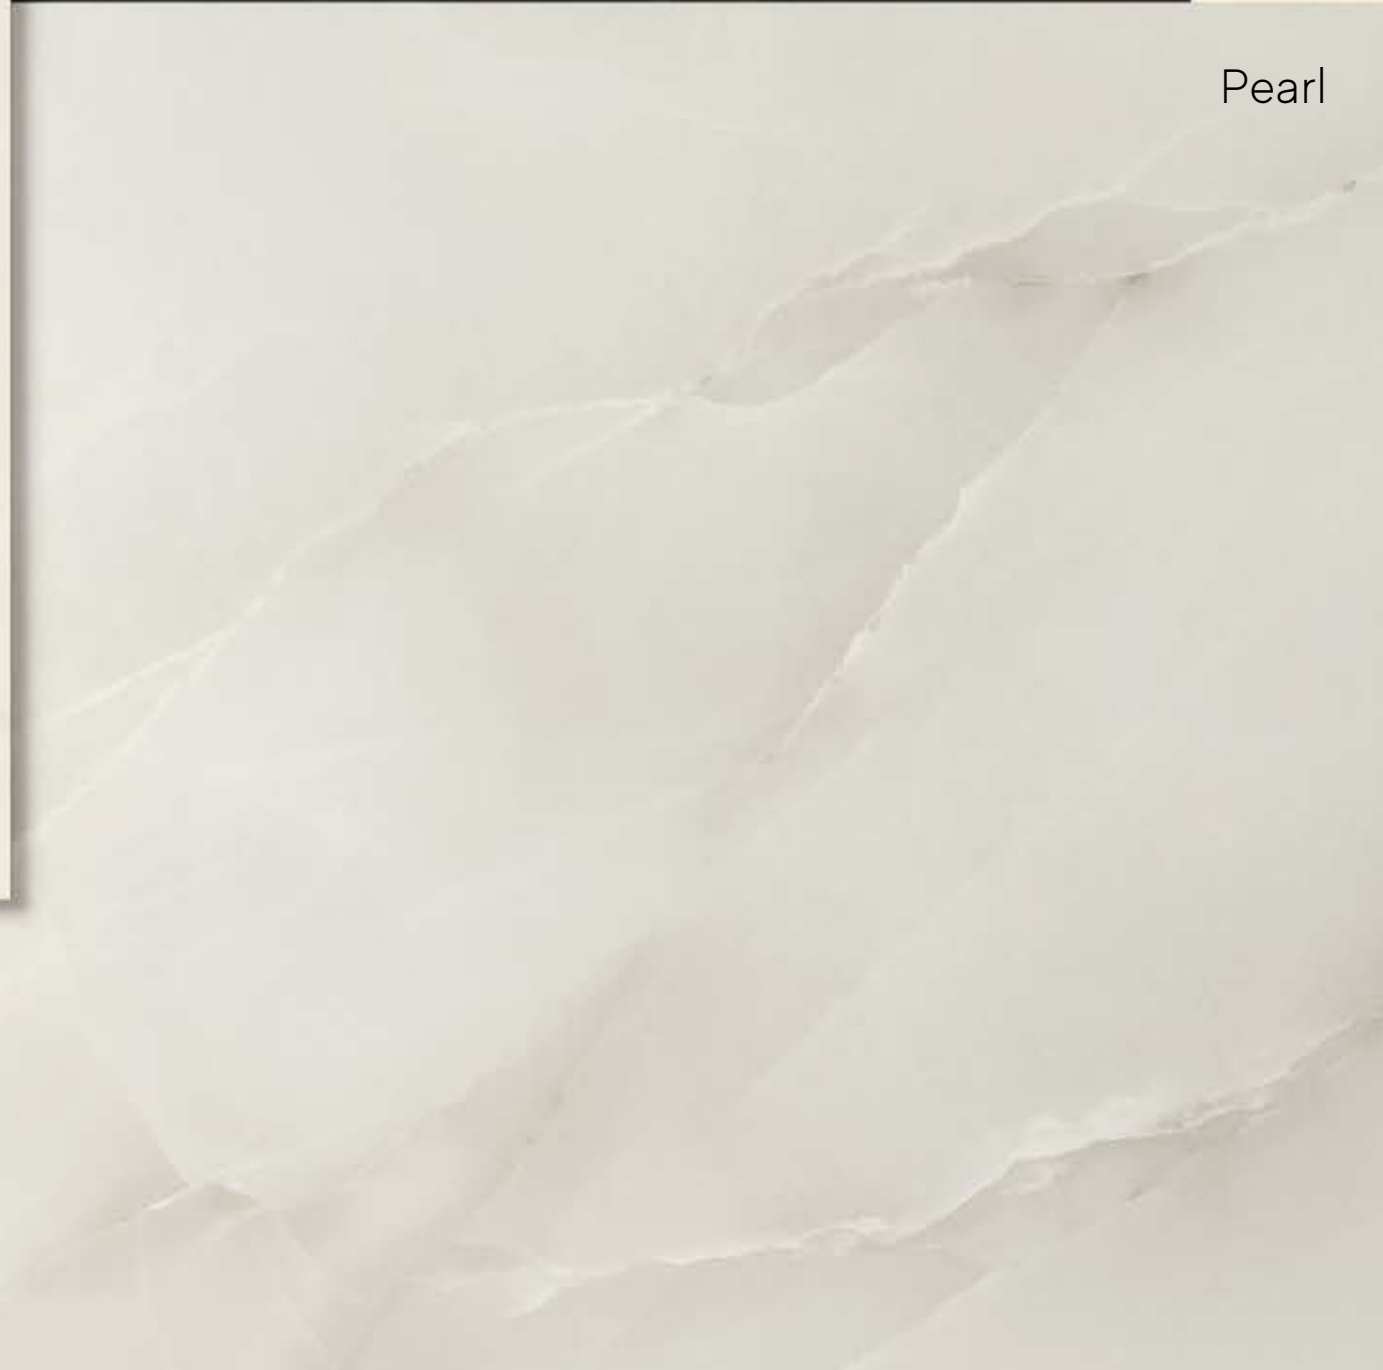

# MARVEL

— ONYX

Interactive version

 atlas concorde

September 2023

White

Noir

Alabaster