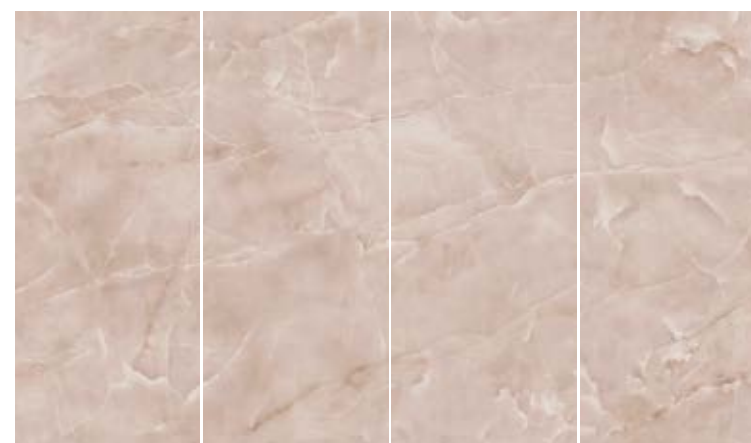

Marvel Onyx Quartz ⁽¹⁾ ⁽²⁾
120x278 cm - 47 1/4" x 109 1/2"

INSPIRATION

IMAGE
GALLERY

SURFACE
RANGE &
TECHNICAL
SPECS.

SAFE CHOICE

COLLECTION RANGE

MARVEL WORLD

TECHNICAL SPECIFICATIONS
& CERTIFICATIONS

ENJOY THE
VIDEO