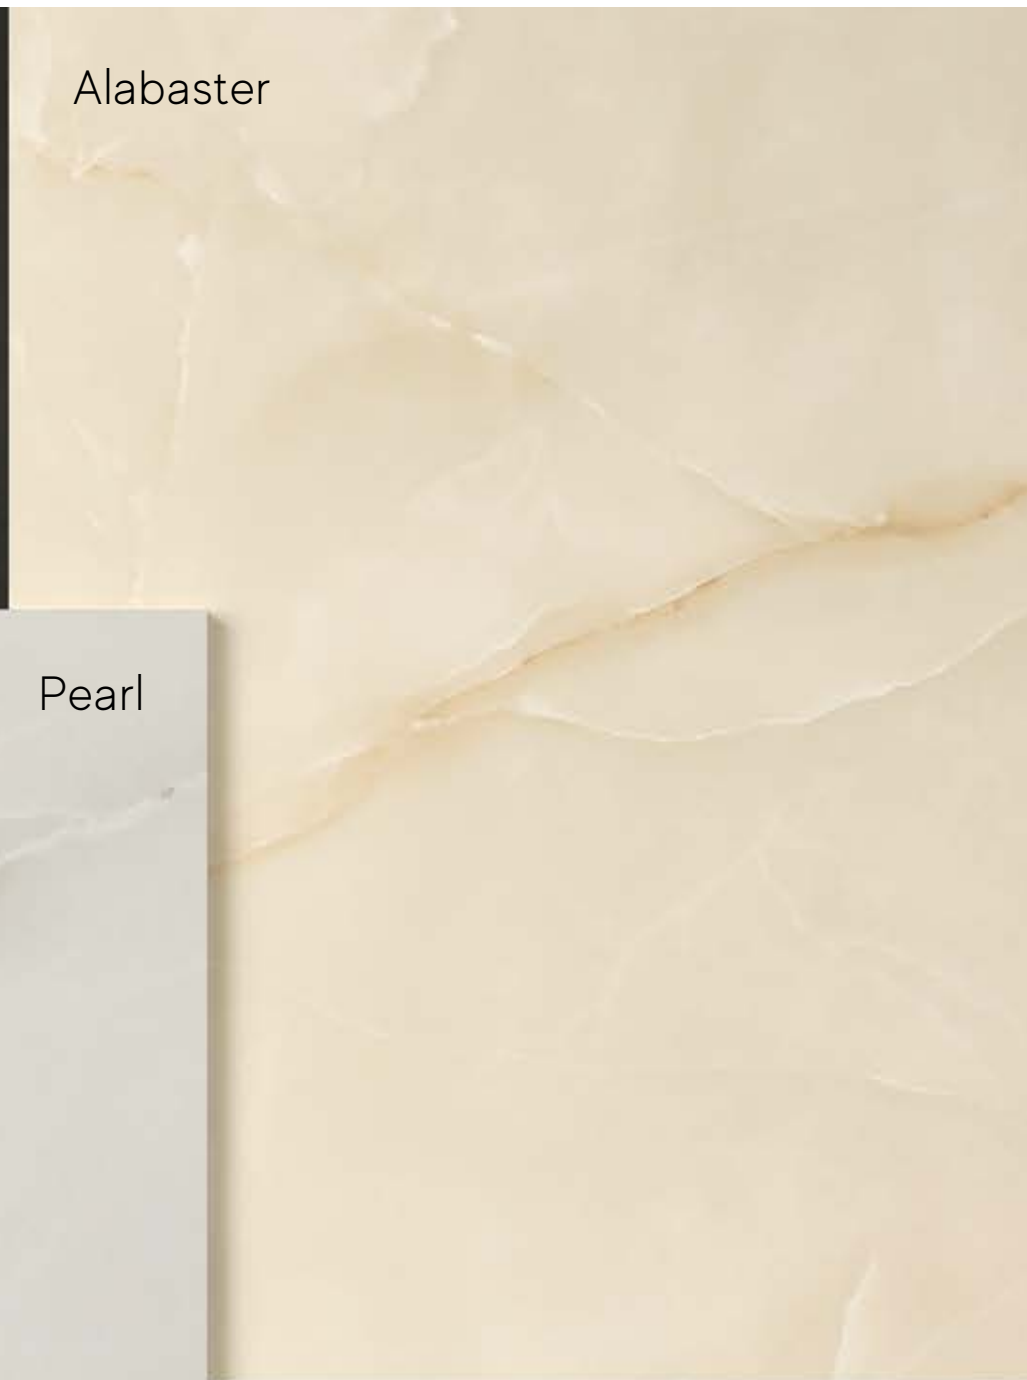

# MARVEL

— ONYX

Interactive version

 atlas concorde

September 2023

White

Noir

Alabaster

Pearl

Quartz

Sky

INSPIRATION

IMAGE GALLERY

SURFACE RANGE & TECHNICAL SPECS.

ENJOY THE VIDEO

PRECIOUS DESIGN