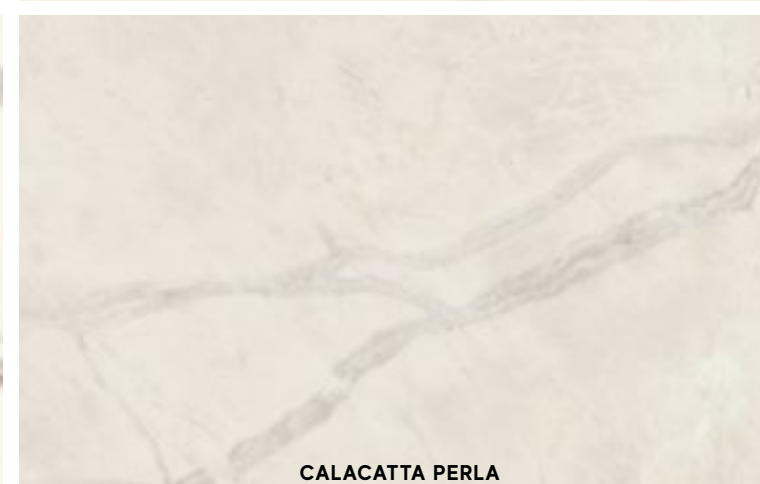

* Also available in bookmatch ■ Also available kit endless

pag.108

The constant research of Atlas Concorde Laboratories has led to the creation of Sensitech, the porcelain tile surface for interiors made using a production method patented in Italy that combines superior slip-resistance with an unprecedented tactile softness, guaranteeing ease of cleaning and maintenance.

Dalla costante ricerca dei Laboratori Atlas Concorde nasce Sensitech, la superficie in gres porcellanato per interni realizzata con metodo produttivo brevettato in Italia, che associa elevate prestazioni di resistenza allo scivolamento ad un'inedita morbidezza tattile, garantendo facilità di pulizia e manutenzione.

Porcelain tiles: note on polished and silk finish / Gres porcellanato: nota sulla finitura lappata e silk

Destination of use

Anti-slip

Color-shading

Polished ± 6/9 mm
Silk ± 6/9 mm

Matte Sensitech (S) ± 9 mm
Outdoor ± 20 mm

R10 B Matte Sensitech (S) ± 9 mm
 R11 C Outdoor ± 20 mm

V2 Slight Variation
Calacatta Apuano

V3 Moderate Variation
Calacatta Sublime, Calacatta Perla, Grey Cloud, Fior di Bosco

INDEX

ENJOY THE VIDEO

EN | IT | FR | DE | RU

OVERVIEW

IMAGE GALLERY

SURFACE RANGE & TECHNICAL SPECS.

SENSITECH TECHNOLOGY

COLLECTION RANGE

TECHNICAL SPECIFICATIONS

MARVEL WORLD

WE CARE