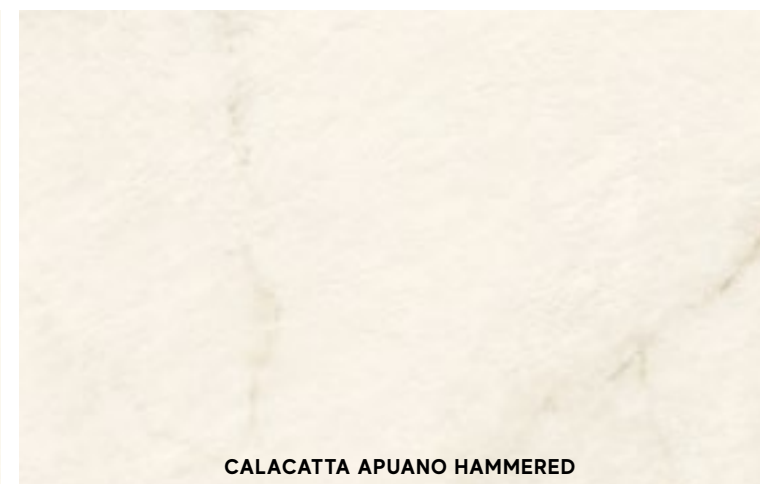

* Also available in bookmatch ■ Also available kit endless

pag.108

The constant research of Atlas Concorde Laboratories has led to the creation of Sensitech, the porcelain tile surface for interiors made using a production method patented in Italy that combines superior slip-resistance with an unprecedented tactile softness, guaranteeing ease of cleaning and maintenance.

Dalla costante ricerca dei Laboratori Atlas Concorde nasce Sensitech, la superficie in gres porcellanato per interni realizzata con metodo produttivo brevettato in Italia, che associa elevate prestazioni di resistenza allo scivolamento ad un'inedita morbidezza tattile, garantendo facilità di pulizia e manutenzione.

Porcelain tiles: note on polished and silk finish / Gres porcellanato: nota sulla finitura lappata e silk

Destination of use

Anti-slip

Color-shading

Polished ± 6/9 mm
Silk ± 6/9 mm

Matte Sensitech (S) ± 9 mm
Outdoor ± 20 mm

R10 B Matte Sensitech (S) ± 9 mm
 R11 C Outdoor ± 20 mm

V2 Slight Variation
Calacatta Apuano

V3 Moderate Variation
Calacatta Sublime, Calacatta Perla, Grey Cloud, Fior di Bosco

INDEX

ENJOY THE VIDEO

EN | IT | FR | DE | RU

OVERVIEW

IMAGE GALLERY

SURFACE RANGE & TECHNICAL SPECS.

SENSITECH TECHNOLOGY

COLLECTION RANGE

TECHNICAL SPECIFICATIONS

MARVEL WORLD

WE CARE