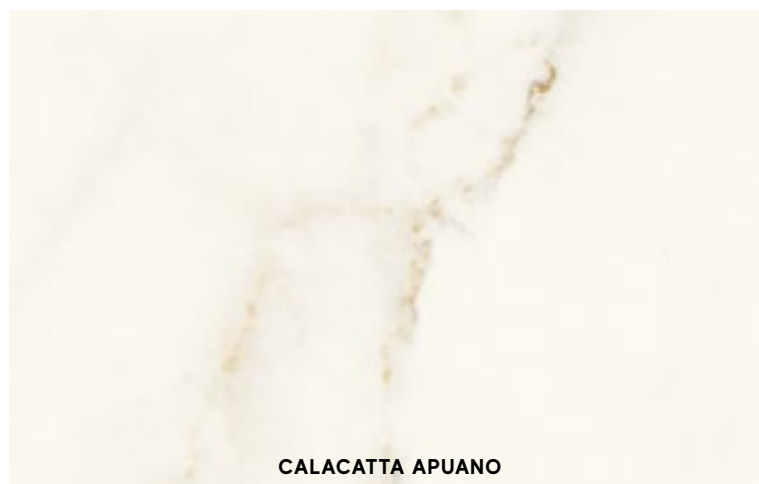

* Also available in bookmatch ■ Also available kit endless

pag.108

The constant research of Atlas Concorde Laboratories has led to the creation of Sensitech, the porcelain tile surface for interiors made using a production method patented in Italy that combines superior slip-resistance with an unprecedented tactile softness, guaranteeing ease of cleaning and maintenance.

Dalla costante ricerca dei Laboratori Atlas Concorde nasce Sensitech, la superficie in gres porcellanato per interni realizzata con metodo produttivo brevettato in Italia, che associa elevate prestazioni di resistenza allo scivolamento ad un'inedita morbidezza tattile, garantendo facilità di pulizia e manutenzione.

Porcelain tiles: note on polished and silk finish / Gres porcellanato: nota sulla finitura lappata e silk

Destination of use

Anti-slip

Color-shading

Polished ± 6/9 mm
Silk ± 6/9 mm

Matte Sensitech (S) ± 9 mm
Outdoor ± 20 mm

R10 B Matte Sensitech (S) ± 9 mm
 R11 C Outdoor ± 20 mm

V2 Slight Variation
Calacatta Apuano

V3 Moderate Variation
Calacatta Sublime, Calacatta Perla, Grey Cloud, Fior di Bosco

INDEX

ENJOY THE VIDEO

EN | IT | FR | DE | RU

OVERVIEW

IMAGE GALLERY

SURFACE RANGE & TECHNICAL SPECS.

SENSITECH TECHNOLOGY

COLLECTION RANGE

TECHNICAL SPECIFICATIONS

MARVEL WORLD

WE CARE