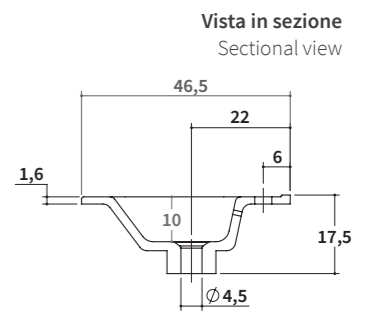

R Colori disponibili
Available colours

100 BIANCO LUCIDO

FORO RUBINETTERIA
Tap hole

1 FORO DI SERIE
1 tap hole (standard)