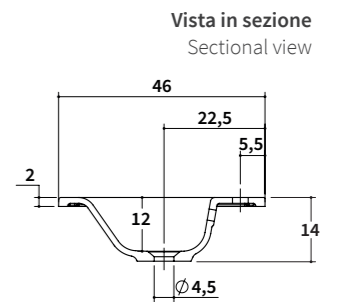

MUSA

Piano lavabo in Mineralmatt (bianco opaco).

Mineralmatt washbasin (matt white).

P Colori disponibili
Available colours

110 BIANCO OPACO

FORO RUBINETTERIA
Tap hole

1 FORO DI SERIE
1 tap hole (standard)