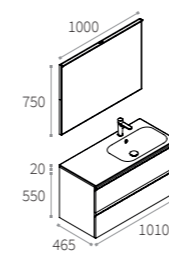

SPEED / 13

Lavabo: MUSA - Mineralmatt - 110 BIANCO OPACO
Arredi: laccato - 127 CEMENTO OPACO
Specchiera: LIGHT - NERO OPACO

Washbasin: MUSA - Mineralmatt - 110 BIANCO OPACO
Furnishings: matt lacquered - 127 CEMENTO OPACO
Mirror: LIGHT - NERO OPACO