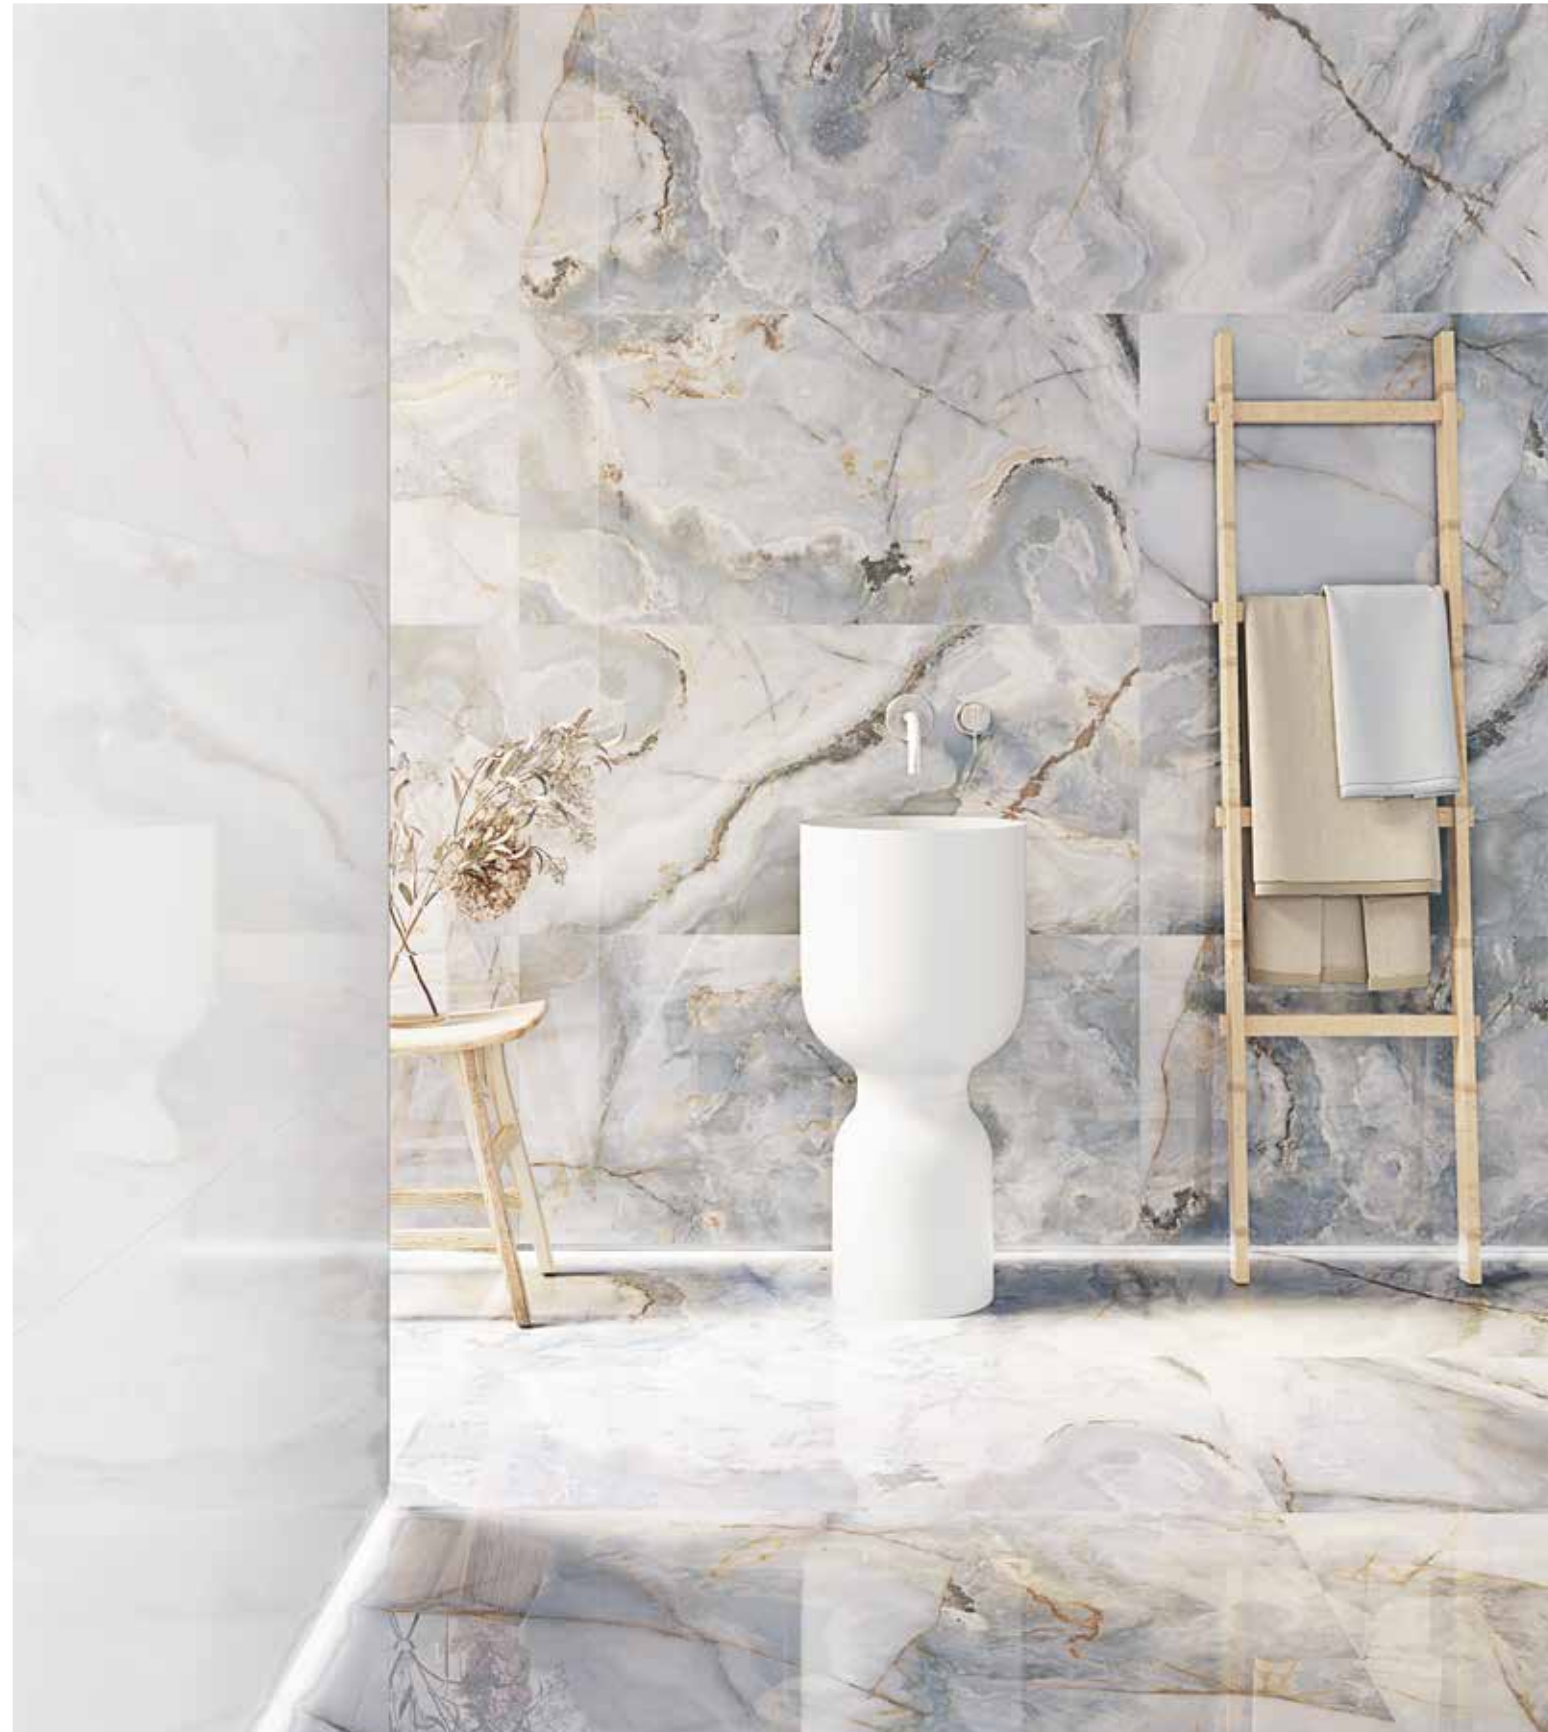

Special Pieces

Net 7x7cm_2,8"x2,8"

Net 5x5 cm_2"x2"

5x6 cm_2"x23,6"

Available Sizes	Pz/bx	Sqm/bx	Kg/bx	Bx/Pallet	Sqm/Pallet	Kg/Pallet	Thickness
60x120 cm_23,6"x47,2"	2pz	1,44	37,05	32bx	46,08	1.185	RT
120x120 cm_47,2"x47,2"	1pz	1,44	39,10	36bx	51,84	1.407	RT
Net 30x30 cm_11,8"x11,8"	11pz	1,00	23,12	42bx	42,00	990	RT
5x60 cm_2"x23,6"	24pz	0,72	18,21	64bx	46,08	1.160	RT

Eunoia Grey 60x120cm_23,6"x47,2"

EUNOIA

Rectified Polished Porcelain Tiles

Eunoia Blue & Cala Light 60x120cm_23,6"x47,2"

Eunoia Pink 60x120cm_23,6"x47,2"

Eunoia Beige 120x120cm_47,2"x47,2"

EUNOIA

Rectified Polished Porcelain Tiles

Eunoia Green Net 7x7 30x30cm_11,8"x11,8" & Toscana Ocre 25,8x29cm_10,2"x11,4"

Eunoia Green 120x120cm_47,2"x47,2"