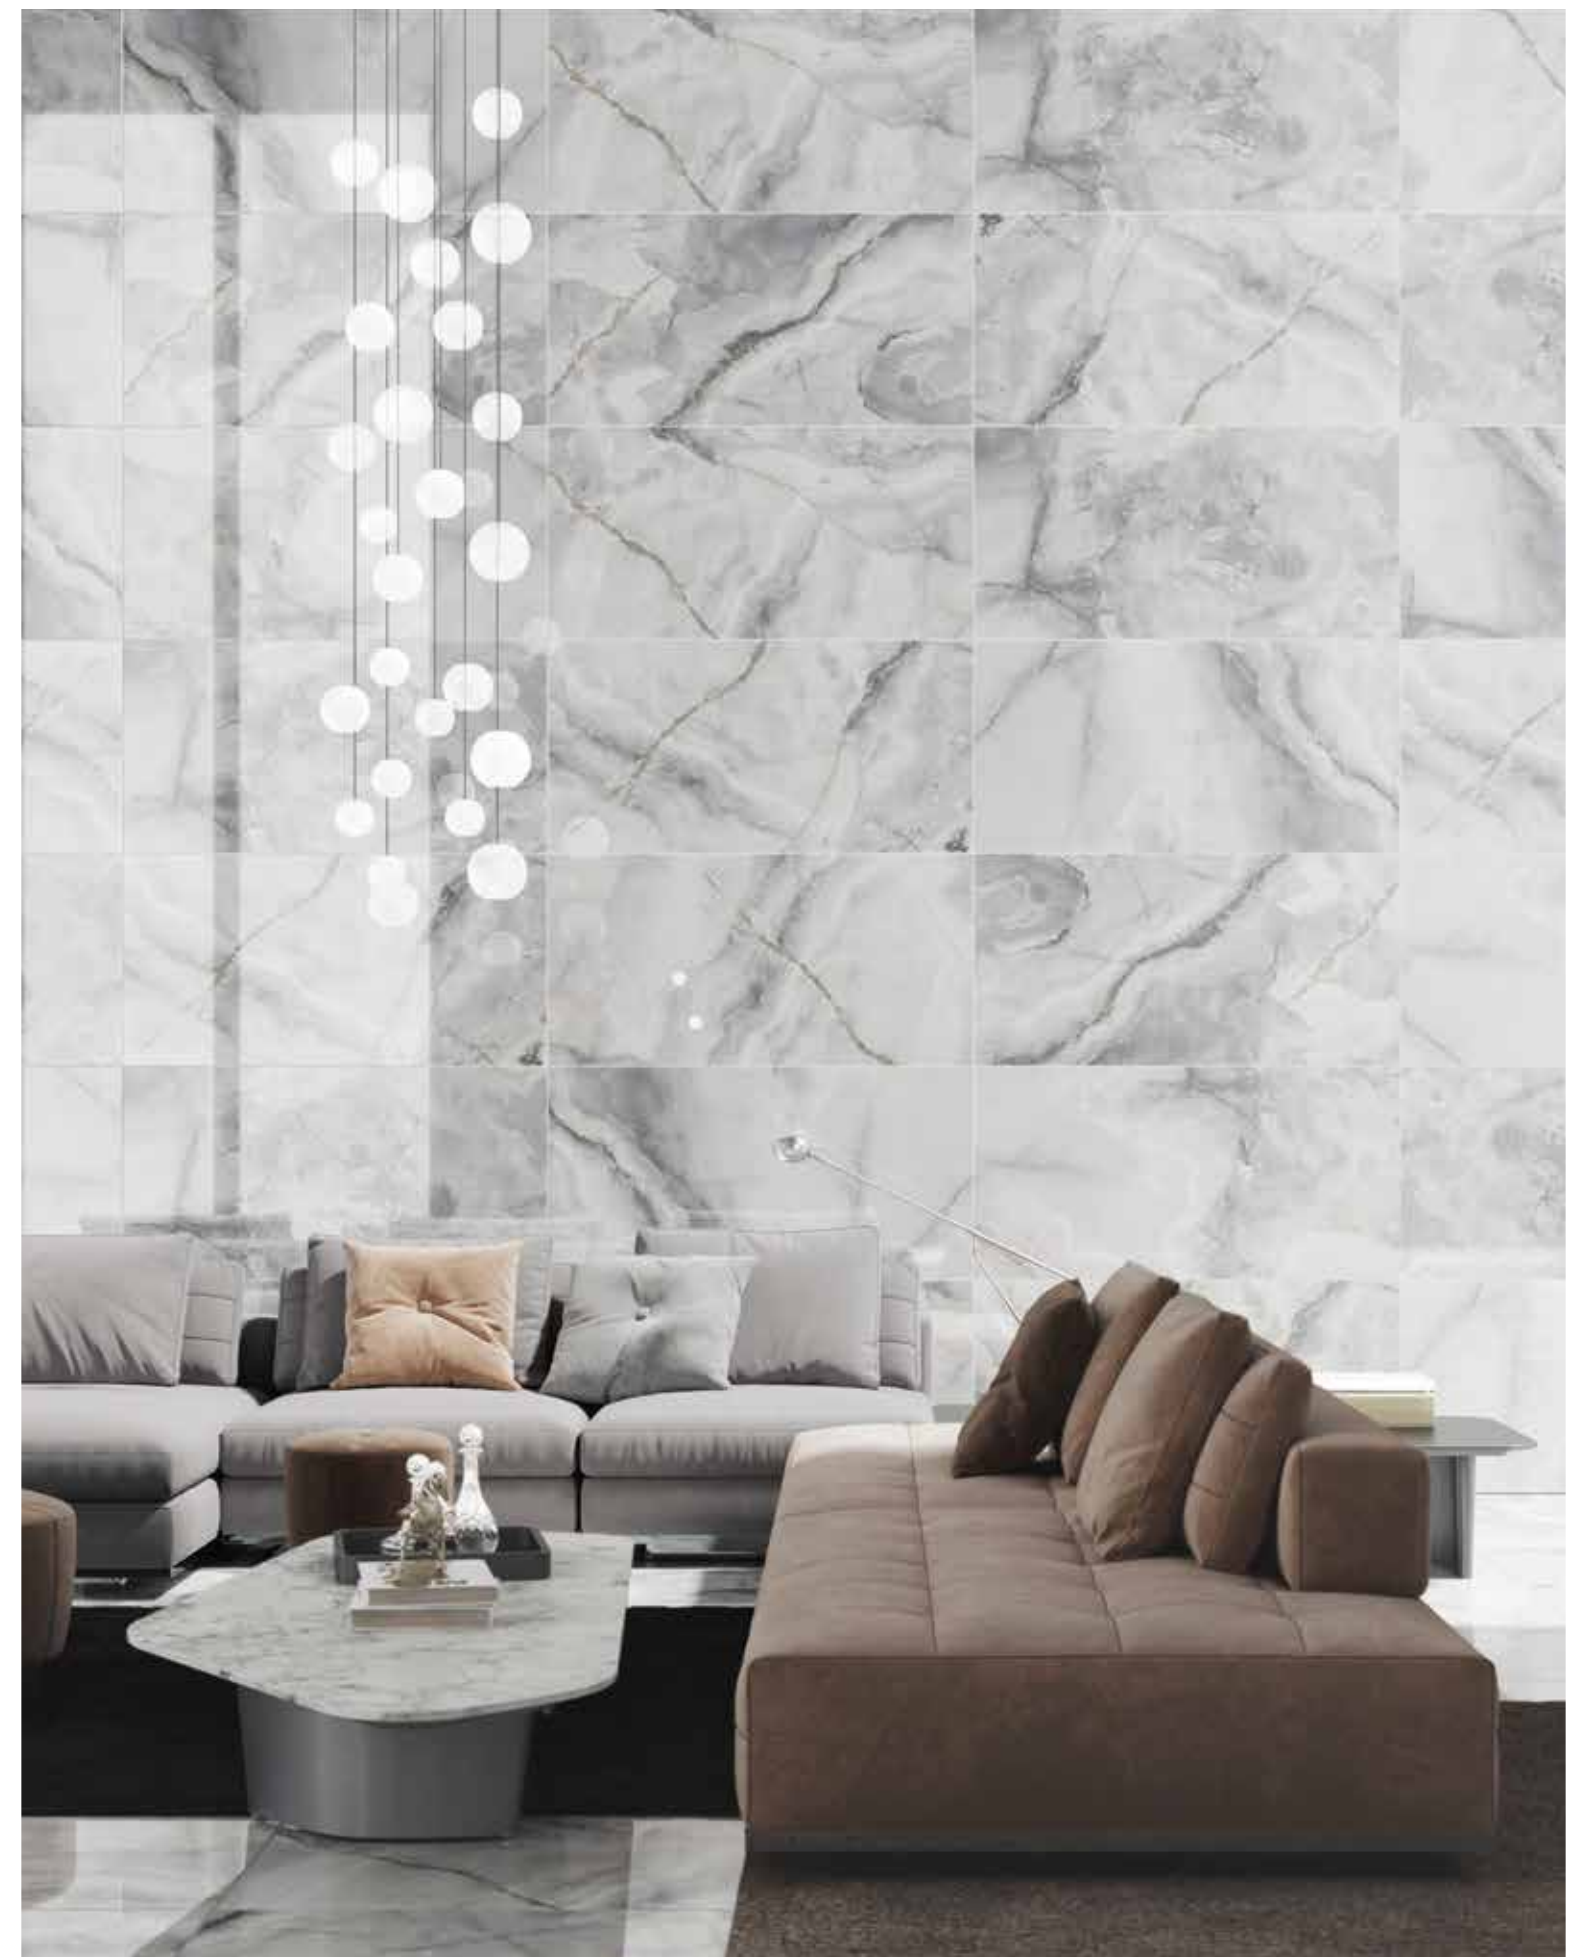

Eunoia Grey 60x120cm_23,6"x47,2"

EUNOIA

Rectified Polished Porcelain Tiles

Eunoia Blue & Cala Light 60x120cm_23,6"x47,2"

Eunoia Pink 60x120cm_23,6"x47,2"

Eunoia Beige 120x120cm_47,2"x47,2"

EUNOIA

Rectified Polished Porcelain Tiles

Eunoia Green Net 7x7 30x30cm_11,8"x11,8" & Toscana Ocre 25,8x29cm_10,2"x11,4"

Eunoia Green 120x120cm_47,2"x47,2"