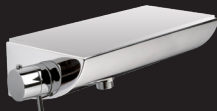

TEO LINE

Z00751
Free standing bathtub mixer.

100596 - Cosmo
Ø 280 mm

100595 - Cosmo
Ø 230 mm

C12001
Shower kit with brass water supply flange and shower bracket and DI brass hose cm 150.

H19000H
90° brass shower arm
Ø 21 mm x 350 mm.

H31000G
Brass vertical shower arm
Ø 21 x 300 mm.

Z005130
Exposed single lever shower mixer.

V40003
Exposed single lever shower mixer complete with shelf and glass plate, with 1/2" outlet.

Z005131
Exposed thermostatic shower mixer.

V40004
Exposed thermostatic shower mixer complete with shelf and glass plate, with 1/2" outlet.

D74001 - 70 cm
Zen

THERMOSTATIC
L10196 - Ø 280 mm
SINGLE LEVER
L10056 - Ø 280 mm

THERMOSTATIC
L10068 - Ø 230 mm
SINGLE LEVER
L10069 - Ø 230 mm