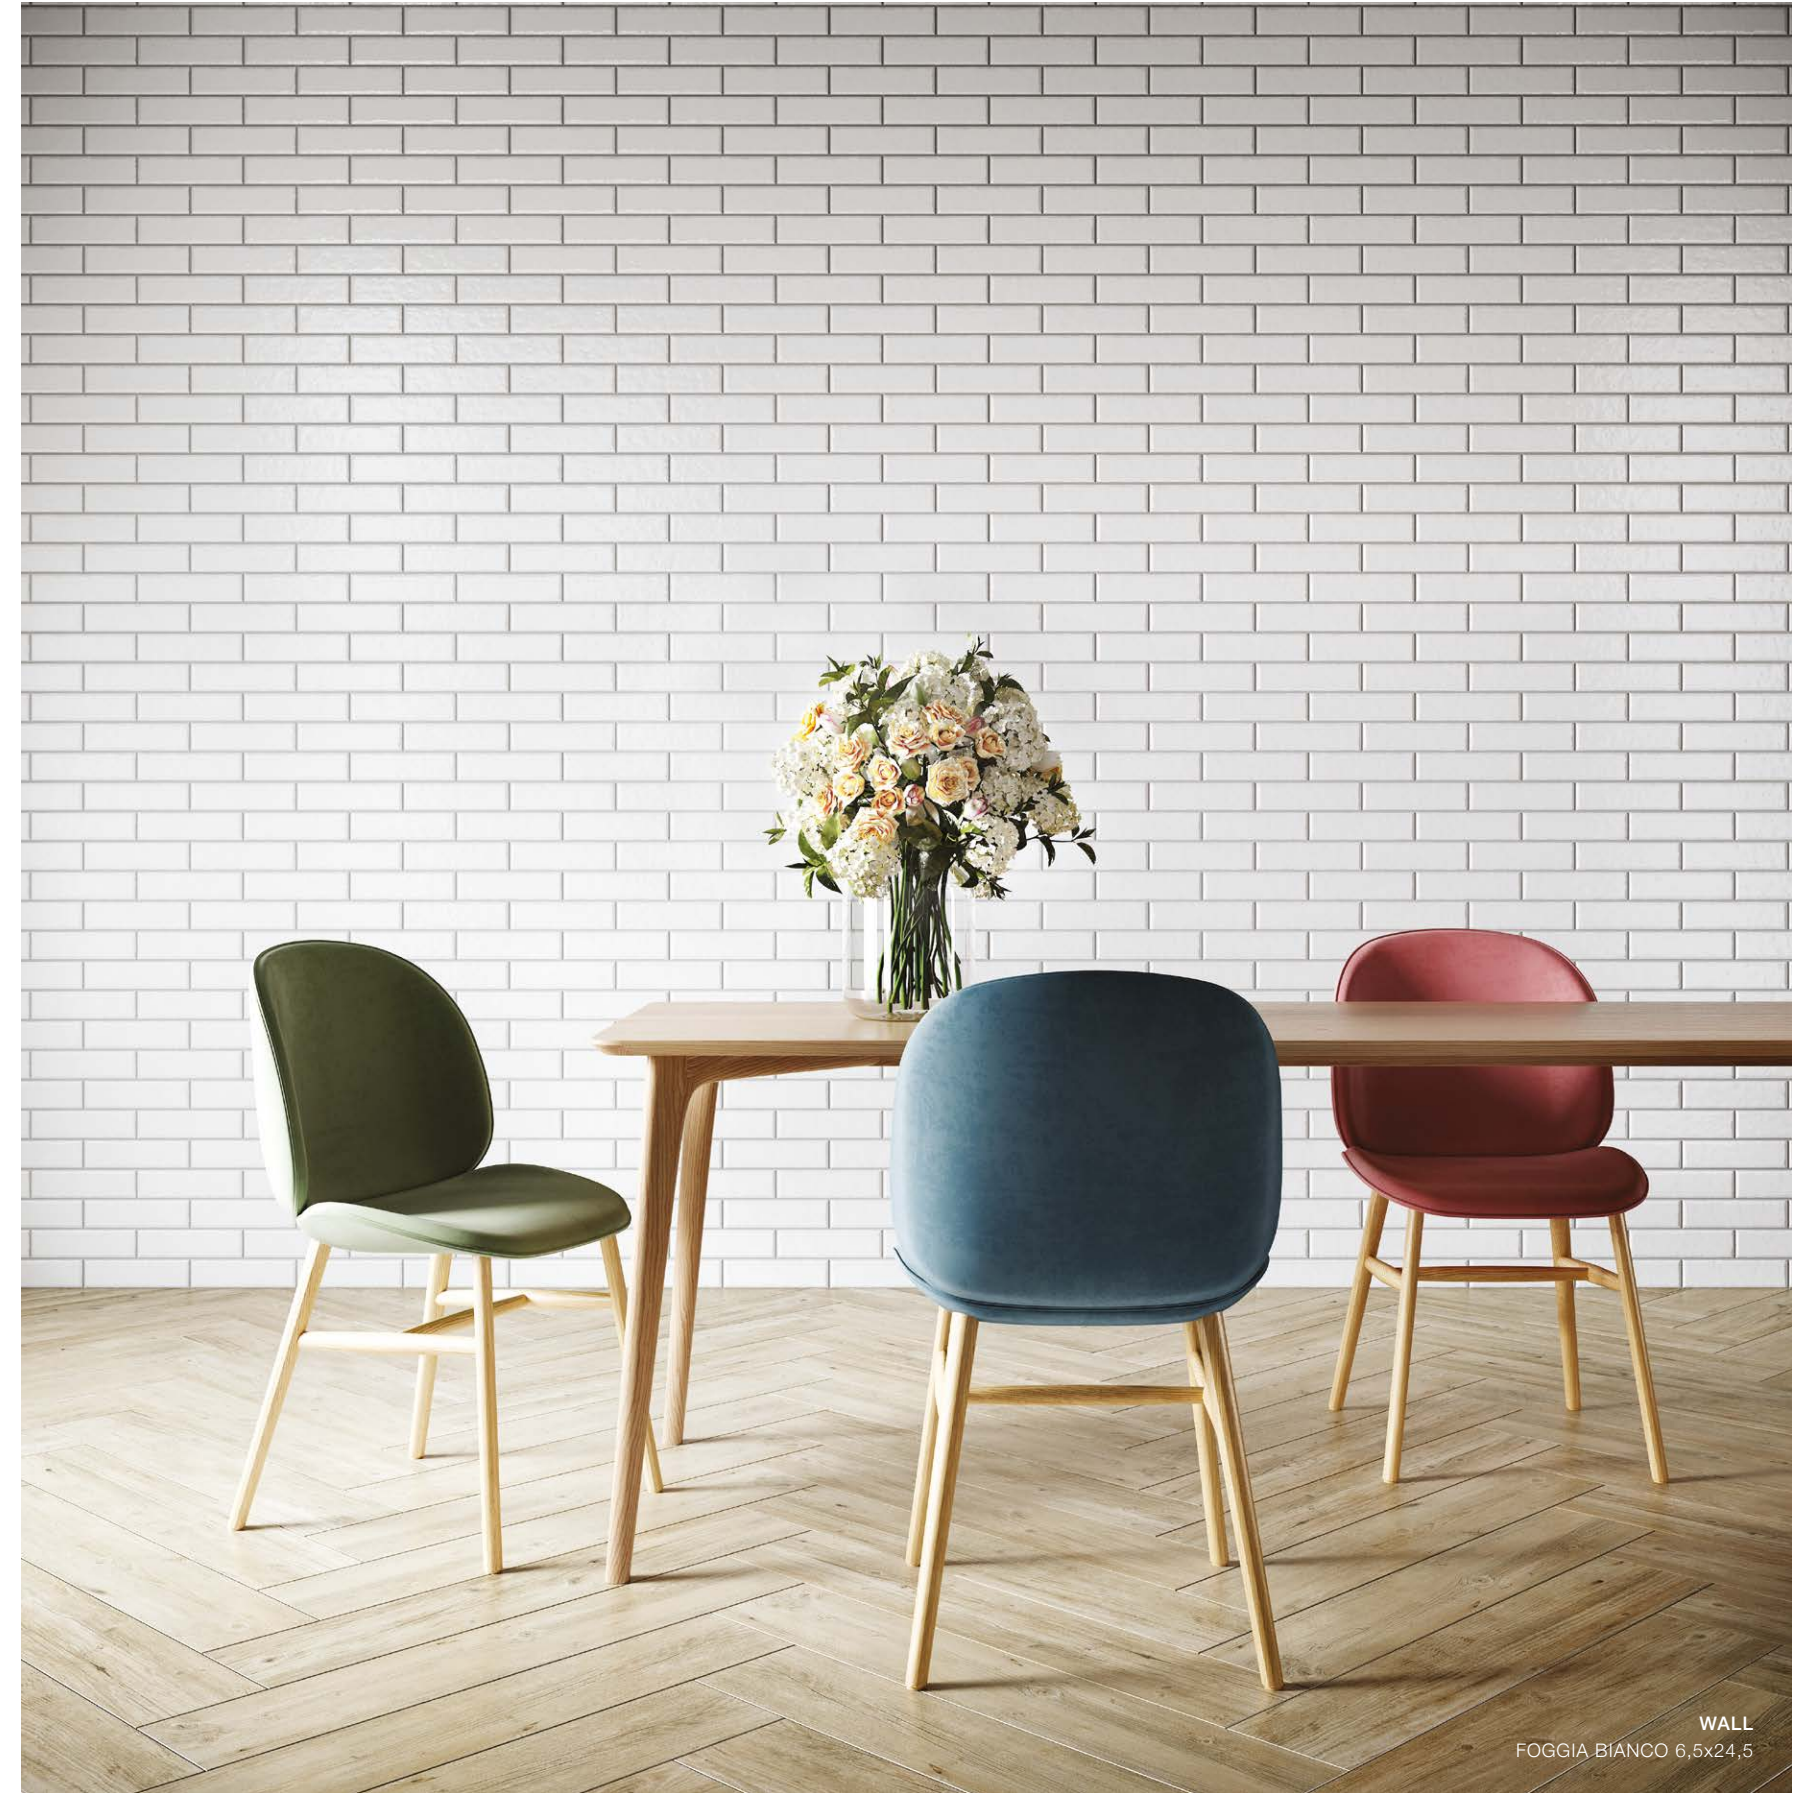

6,5x24,5

*Monochromatic elegance*

# FOGGIA

The Foggia collection presents the industrial version of elegance. The tiles, available in black, white and universal grey, enchant everyone with their satin finish and irregular edges.

- facade tile - frost resistance - clinker