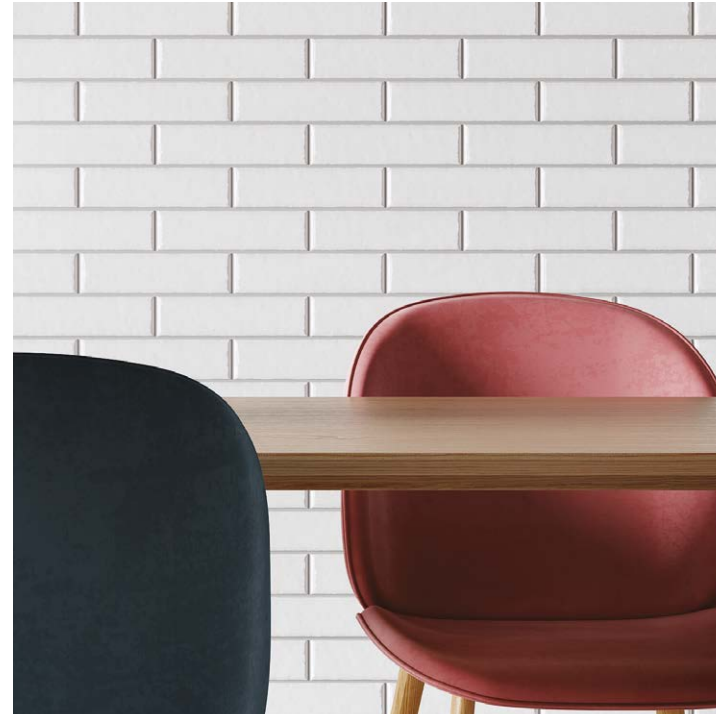

6,5x24,5

*Monochromatic elegance*

# FOGGIA

The Foggia collection presents the industrial version of elegance. The tiles, available in black, white and universal grey, enchant everyone with their satin finish and irregular edges.

- facade tile - frost resistance - clinker