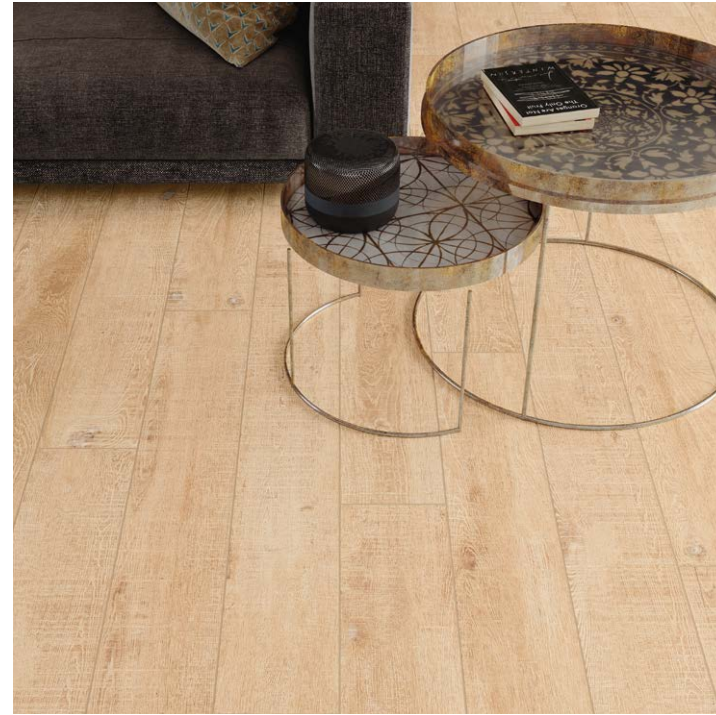

19,3 x 239,7
 19,3 x 159,7
 19,3 x 120,2

Raw elegance

NICKWOOD

Inspiration for the creation of the Nickwood collection comes from the beauty of natural wood. Tiles with a matt surface and a non-uniform structure are perfect imitation, and a modern interpretation of raw wood boards. The special abrasion marks on the surface are also very characteristic for rough timber. They add originality and a unique effect to any interior.

 - wall tile
  - floor tile
  - frost resistance
  - porcelain tile
  - rectified tile
  - colour body

FLOOR
 NICKWOOD SABBIA 19,3x159,7

FLOOR
NICKWOOD BEIGE 19,3x159,7

WALL
MASTERSTONE SILVER 119,7x279,7
FLOOR
NICKWOOD BIANCO 19,3x159,7