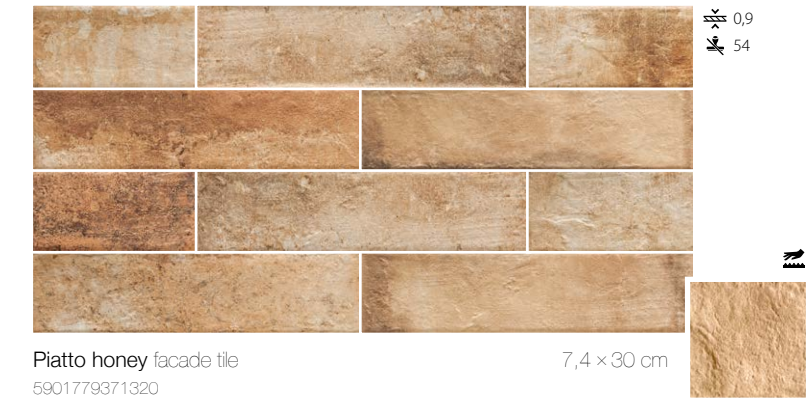

30 x 32
30 x 30
7,4 x 30

Synonym of beauty

PIATTO

As a result of the wide range of Piatto colours it is possible to combine this collection with every architectural style. This collection will change the facade into the most important element of the house and enliven interiors and terraces by giving them a touch of modern charm and creating a fabulous atmosphere.

 facade tile
  floor tile
  frost resistance
  clinker

FLOOR
PIATTO RED 30x30

FLOOR
PIATTO ANTRACYT 30x30

WALL
PIATTO HONEY 7,4x30

WALL
PIATTO GRIS 7,4x30

Piatto red facade tile 7,4 x 30 cm
5901779371344

Piatto honey facade tile 7,4 x 30 cm
5901779371320

Piatto red universal tile 30 x 30 cm
5901779370293

Piatto honey universal tile 30 x 30 cm
5901779370231

Piatto red step tread tile 30 x 30 cm
5901779370453

Piatto red corner step tread tile 30 x 30 cm
5903263447566