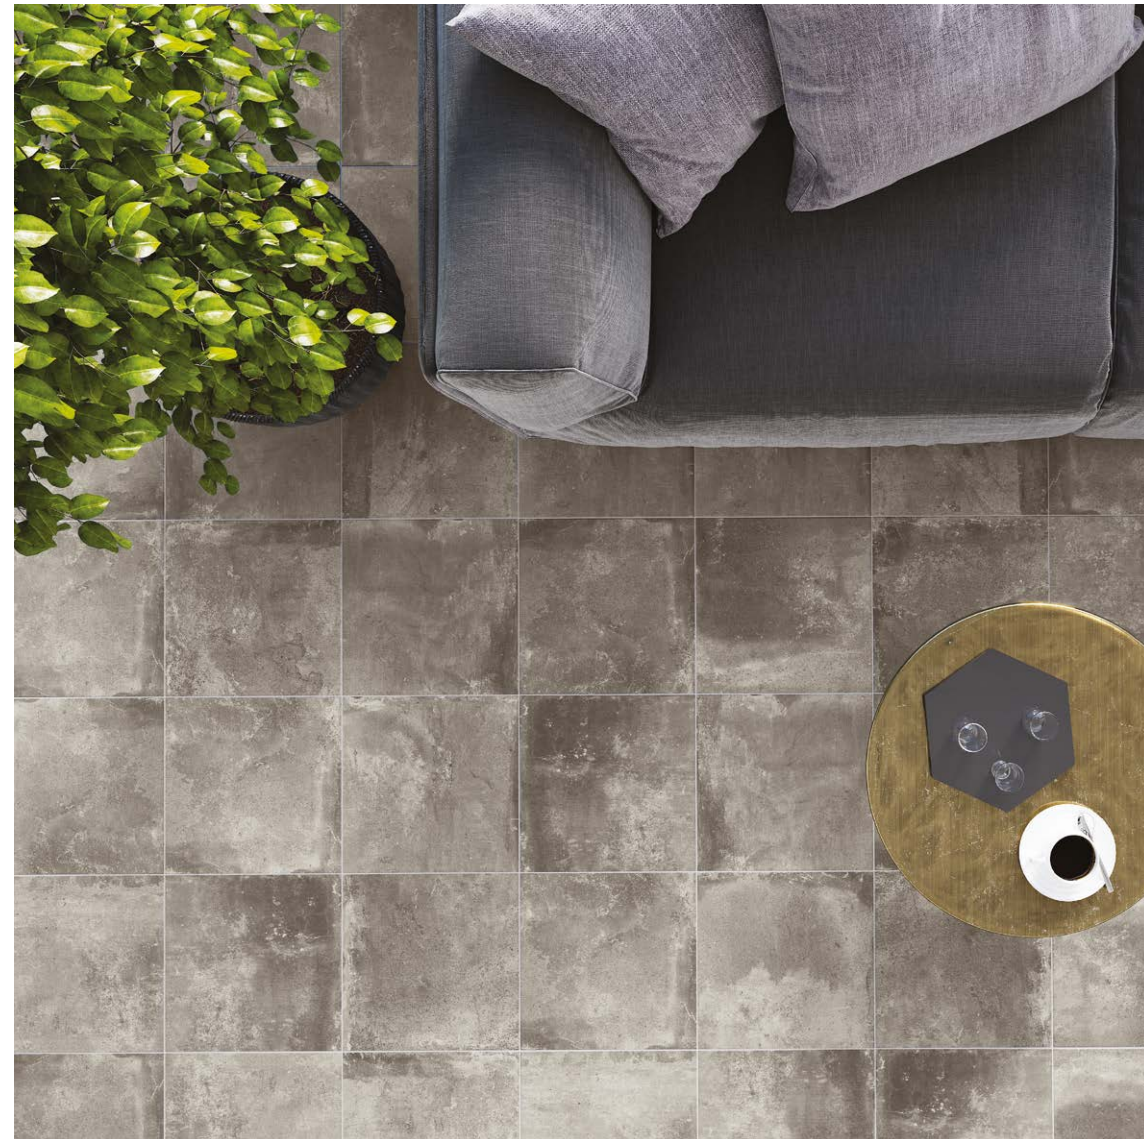

30 x 32
30 x 30
7,4 x 30

Synonym of beauty

PIATTO

As a result of the wide range of Piatto colours it is possible to combine this collection with every architectural style. This collection will change the facade into the most important element of the house and enliven interiors and terraces by giving them a touch of modern charm and creating a fabulous atmosphere.

 facade tile
  floor tile
  frost resistance
  clinker

FLOOR
PIATTO RED 30x30

FLOOR
PIATTO ANTRACYT 30x30

WALL
PIATTO HONEY 7,4x30

WALL
PIATTO GRIS 7,4x30

Piatto red facade tile 7,4 x 30 cm
5901779371344

Piatto honey facade tile 7,4 x 30 cm
5901779371320