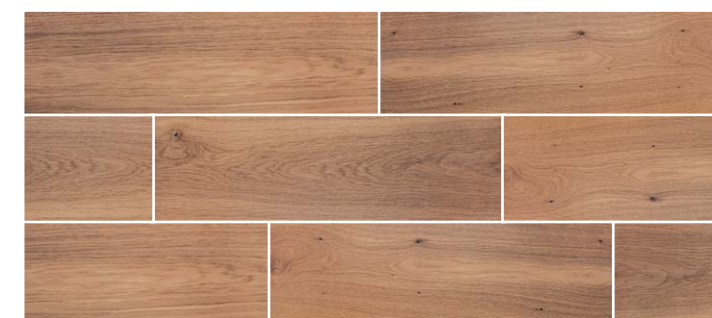

Packaging

Dimensions [cm]	17,5x60x0,8
Pieces in the box	10
m² in the box	1,05
Box weight [kg]	19,5