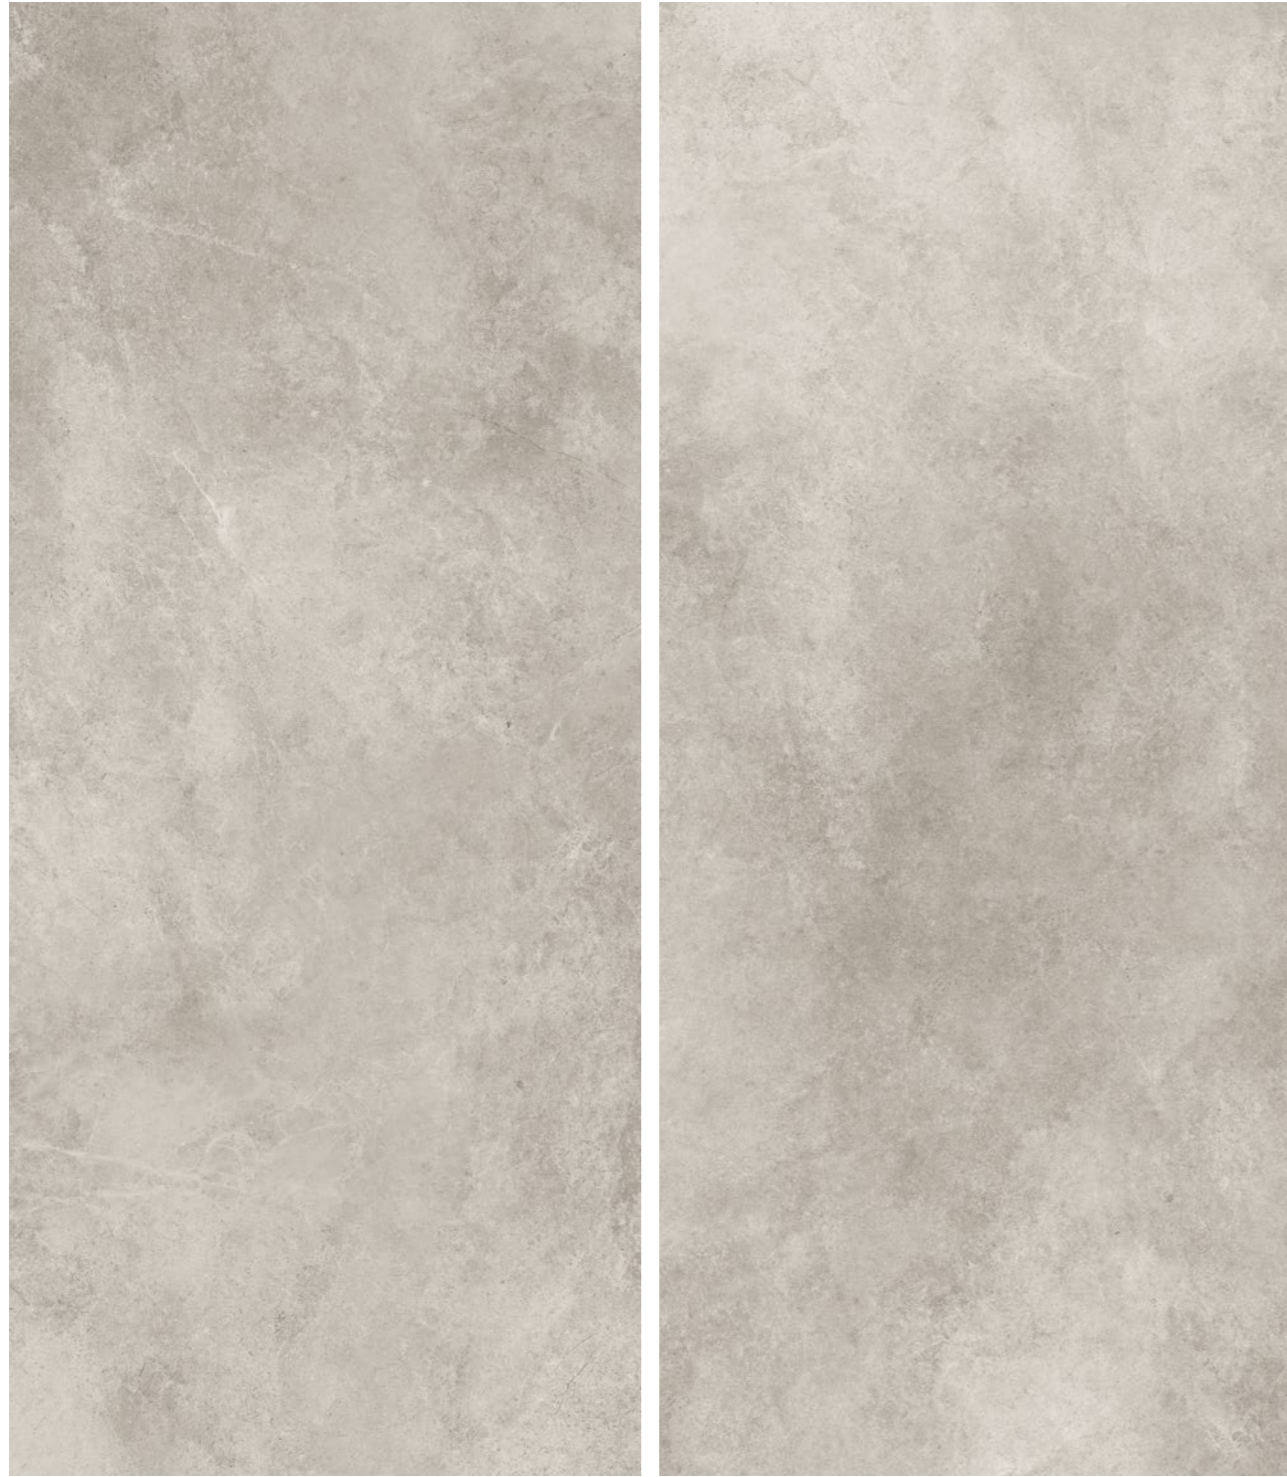

Tacoma silver
matt

5903313325448

119,7x279,7

- floor tile   - wall tile   - number of graphic patterns   - tile thickness   - non-slip qualities

R9 | PEI ●●●●○

4   0,6 cm