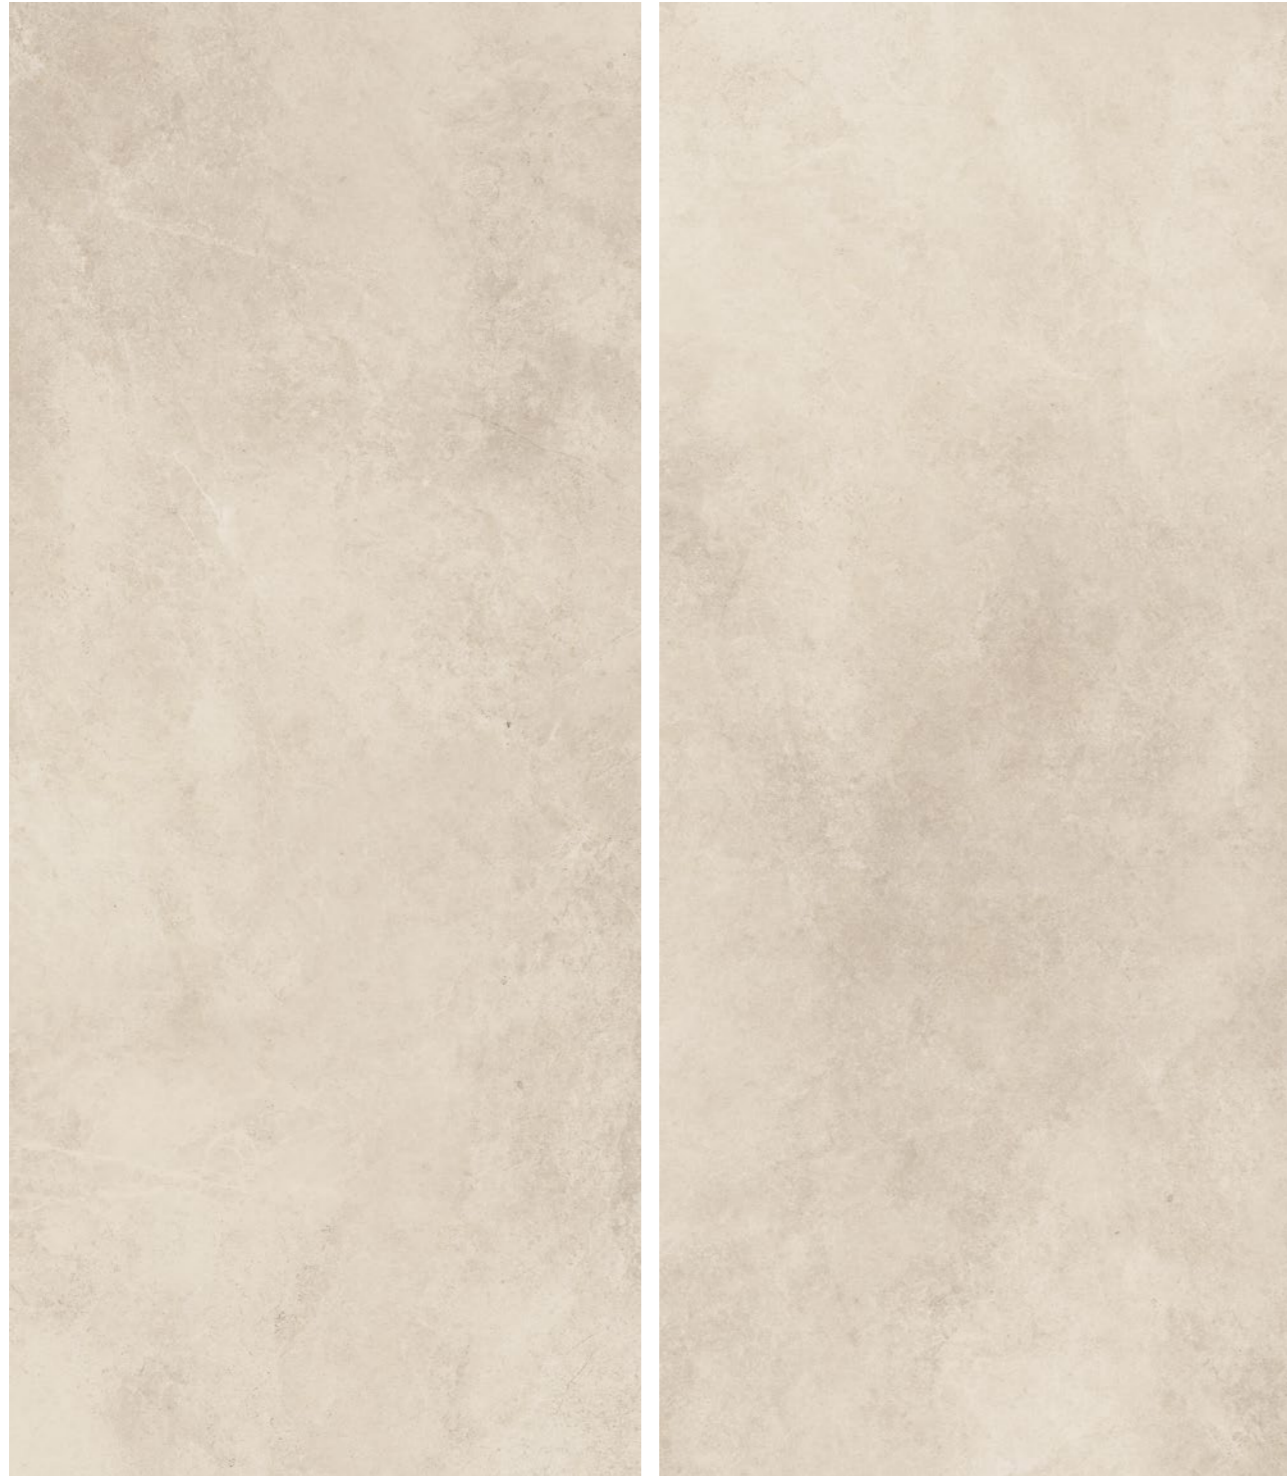

Tacoma sand

matt

5903313327329

119,7x279,7