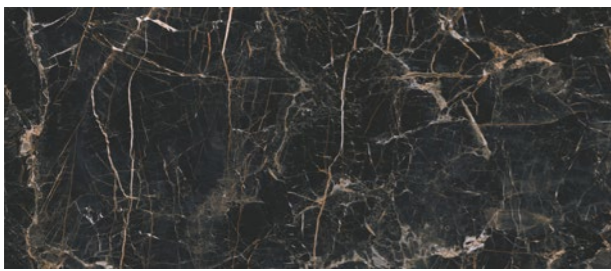

TACOMA

collection

With a distinct texture, slightly glossy surface and five colour versions – Tacoma is a perfect duo formed by design and nature. The collection, inspired by the beauty of stone, will add a touch of originality to every interior and create a marvellous combination with both intense and muted colours.

/ grey

Thanks to its properties, the Tacoma collection can be used in places with increased or even extreme usage - in the living room of a home or on the terrace and in public places. The original pattern mimicking natural stone enhances the effect of modernity and allows you to create stunning designs.

/ steel

Tiles in shades of gray can be used on floors, walls, become a unique interior decoration or a subdued base of the design. They will provide a unique look that will change the space not only in the living room or kitchen, but also the bathroom.

/ sand

/ Marquina gold

The large format of the tiles will allow you to design a characteristic concrete wall in the living room and bedroom. When combined with designer furniture and original details, it will create an eye-catching, eclectic design in a modern style.