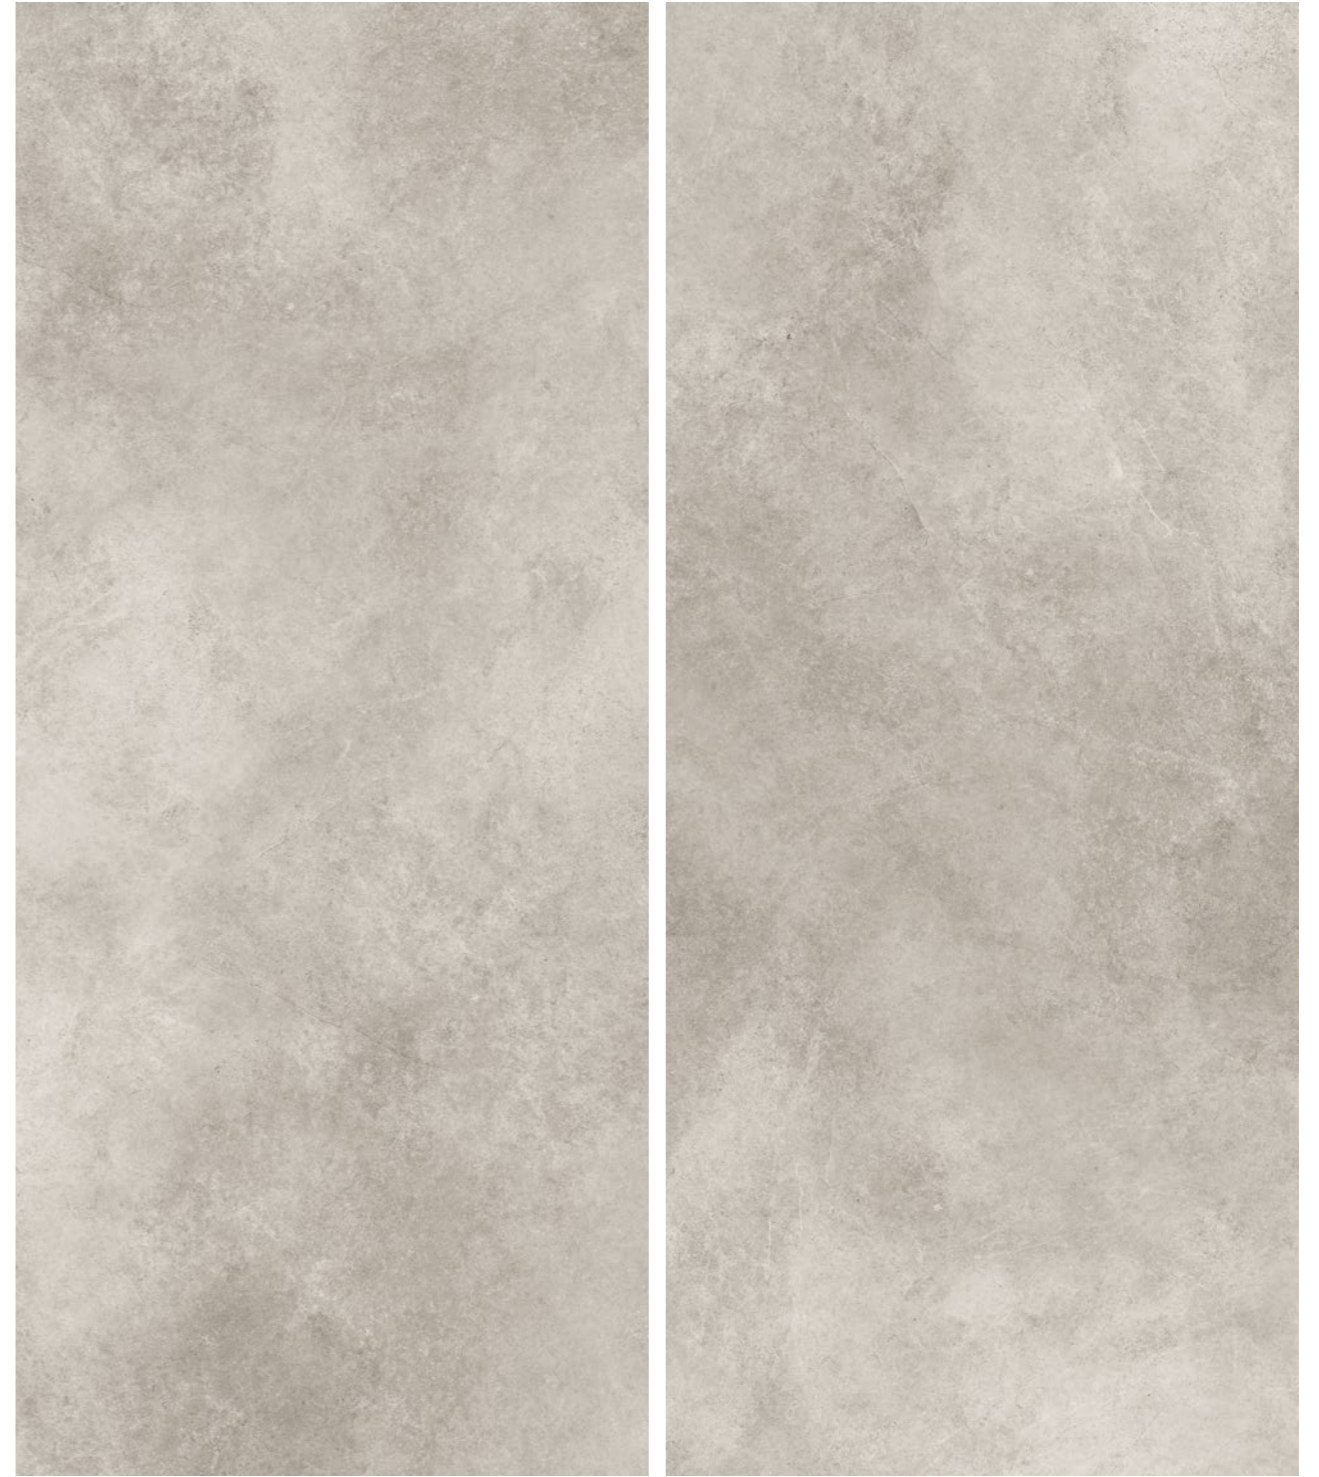

- matt surface   - rectified tile   - frost resistance   - textured surface