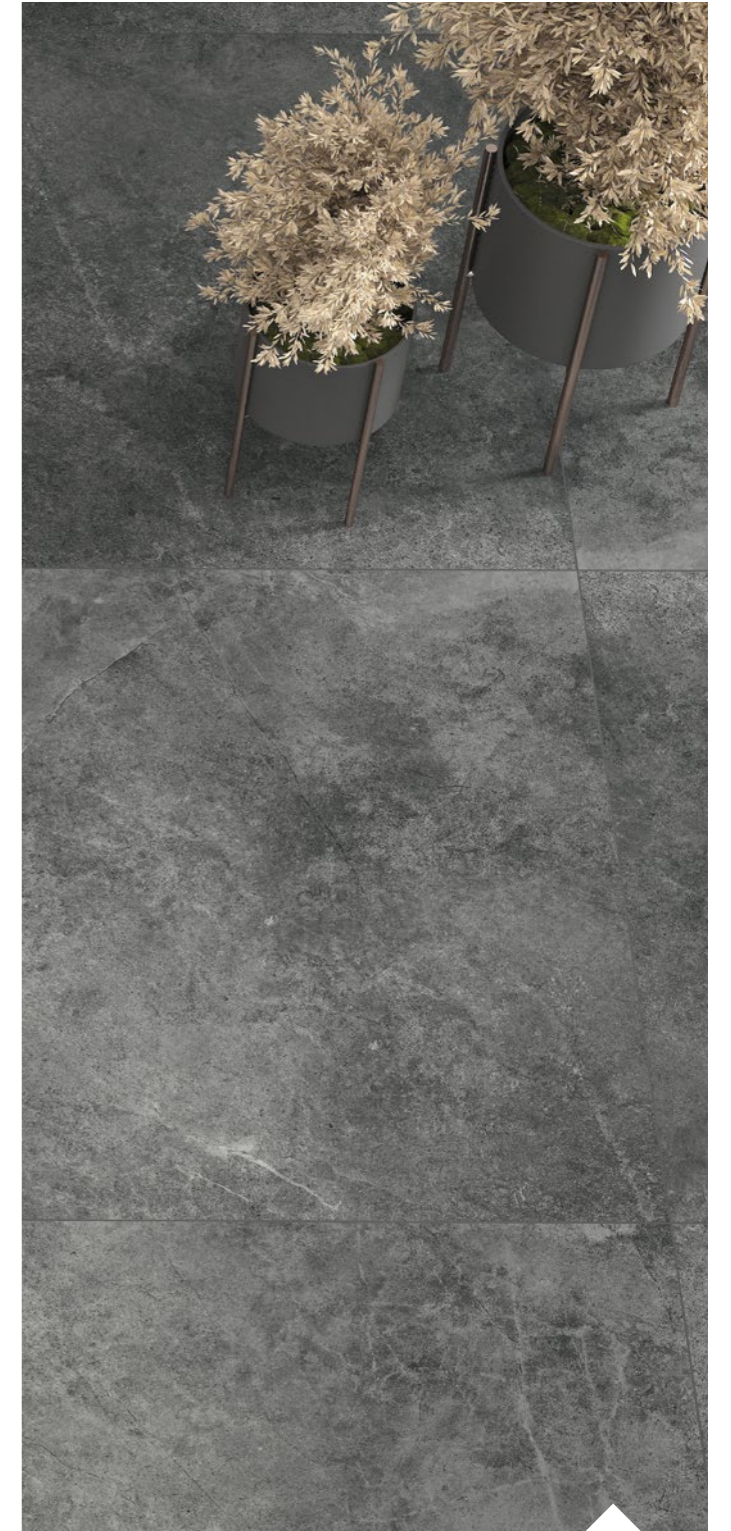

Tiles in shades of gray can be used on floors, walls, become a unique interior decoration or a subdued base of the design. They will provide a unique look that will change the space not only in the living room or kitchen, but also the bathroom.