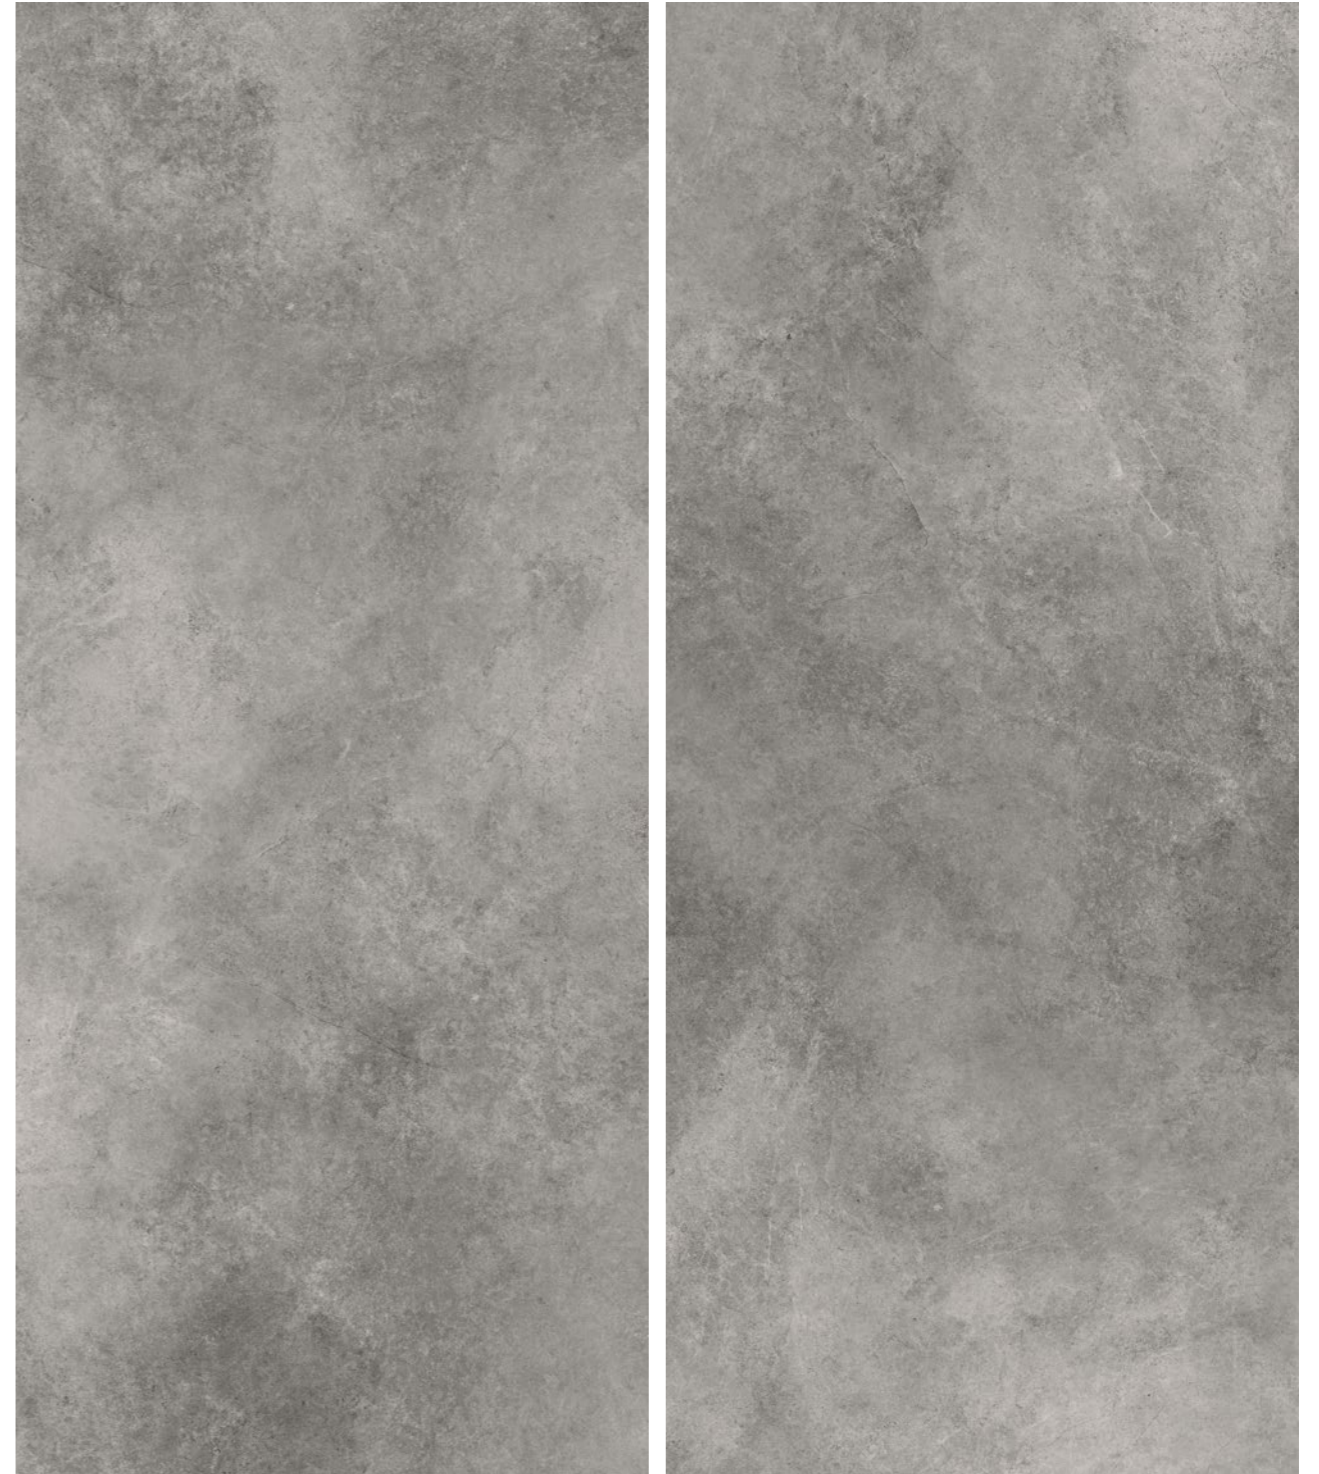

- matt surface
- rectified tile
- colour body
- frost resistance
- textured surface