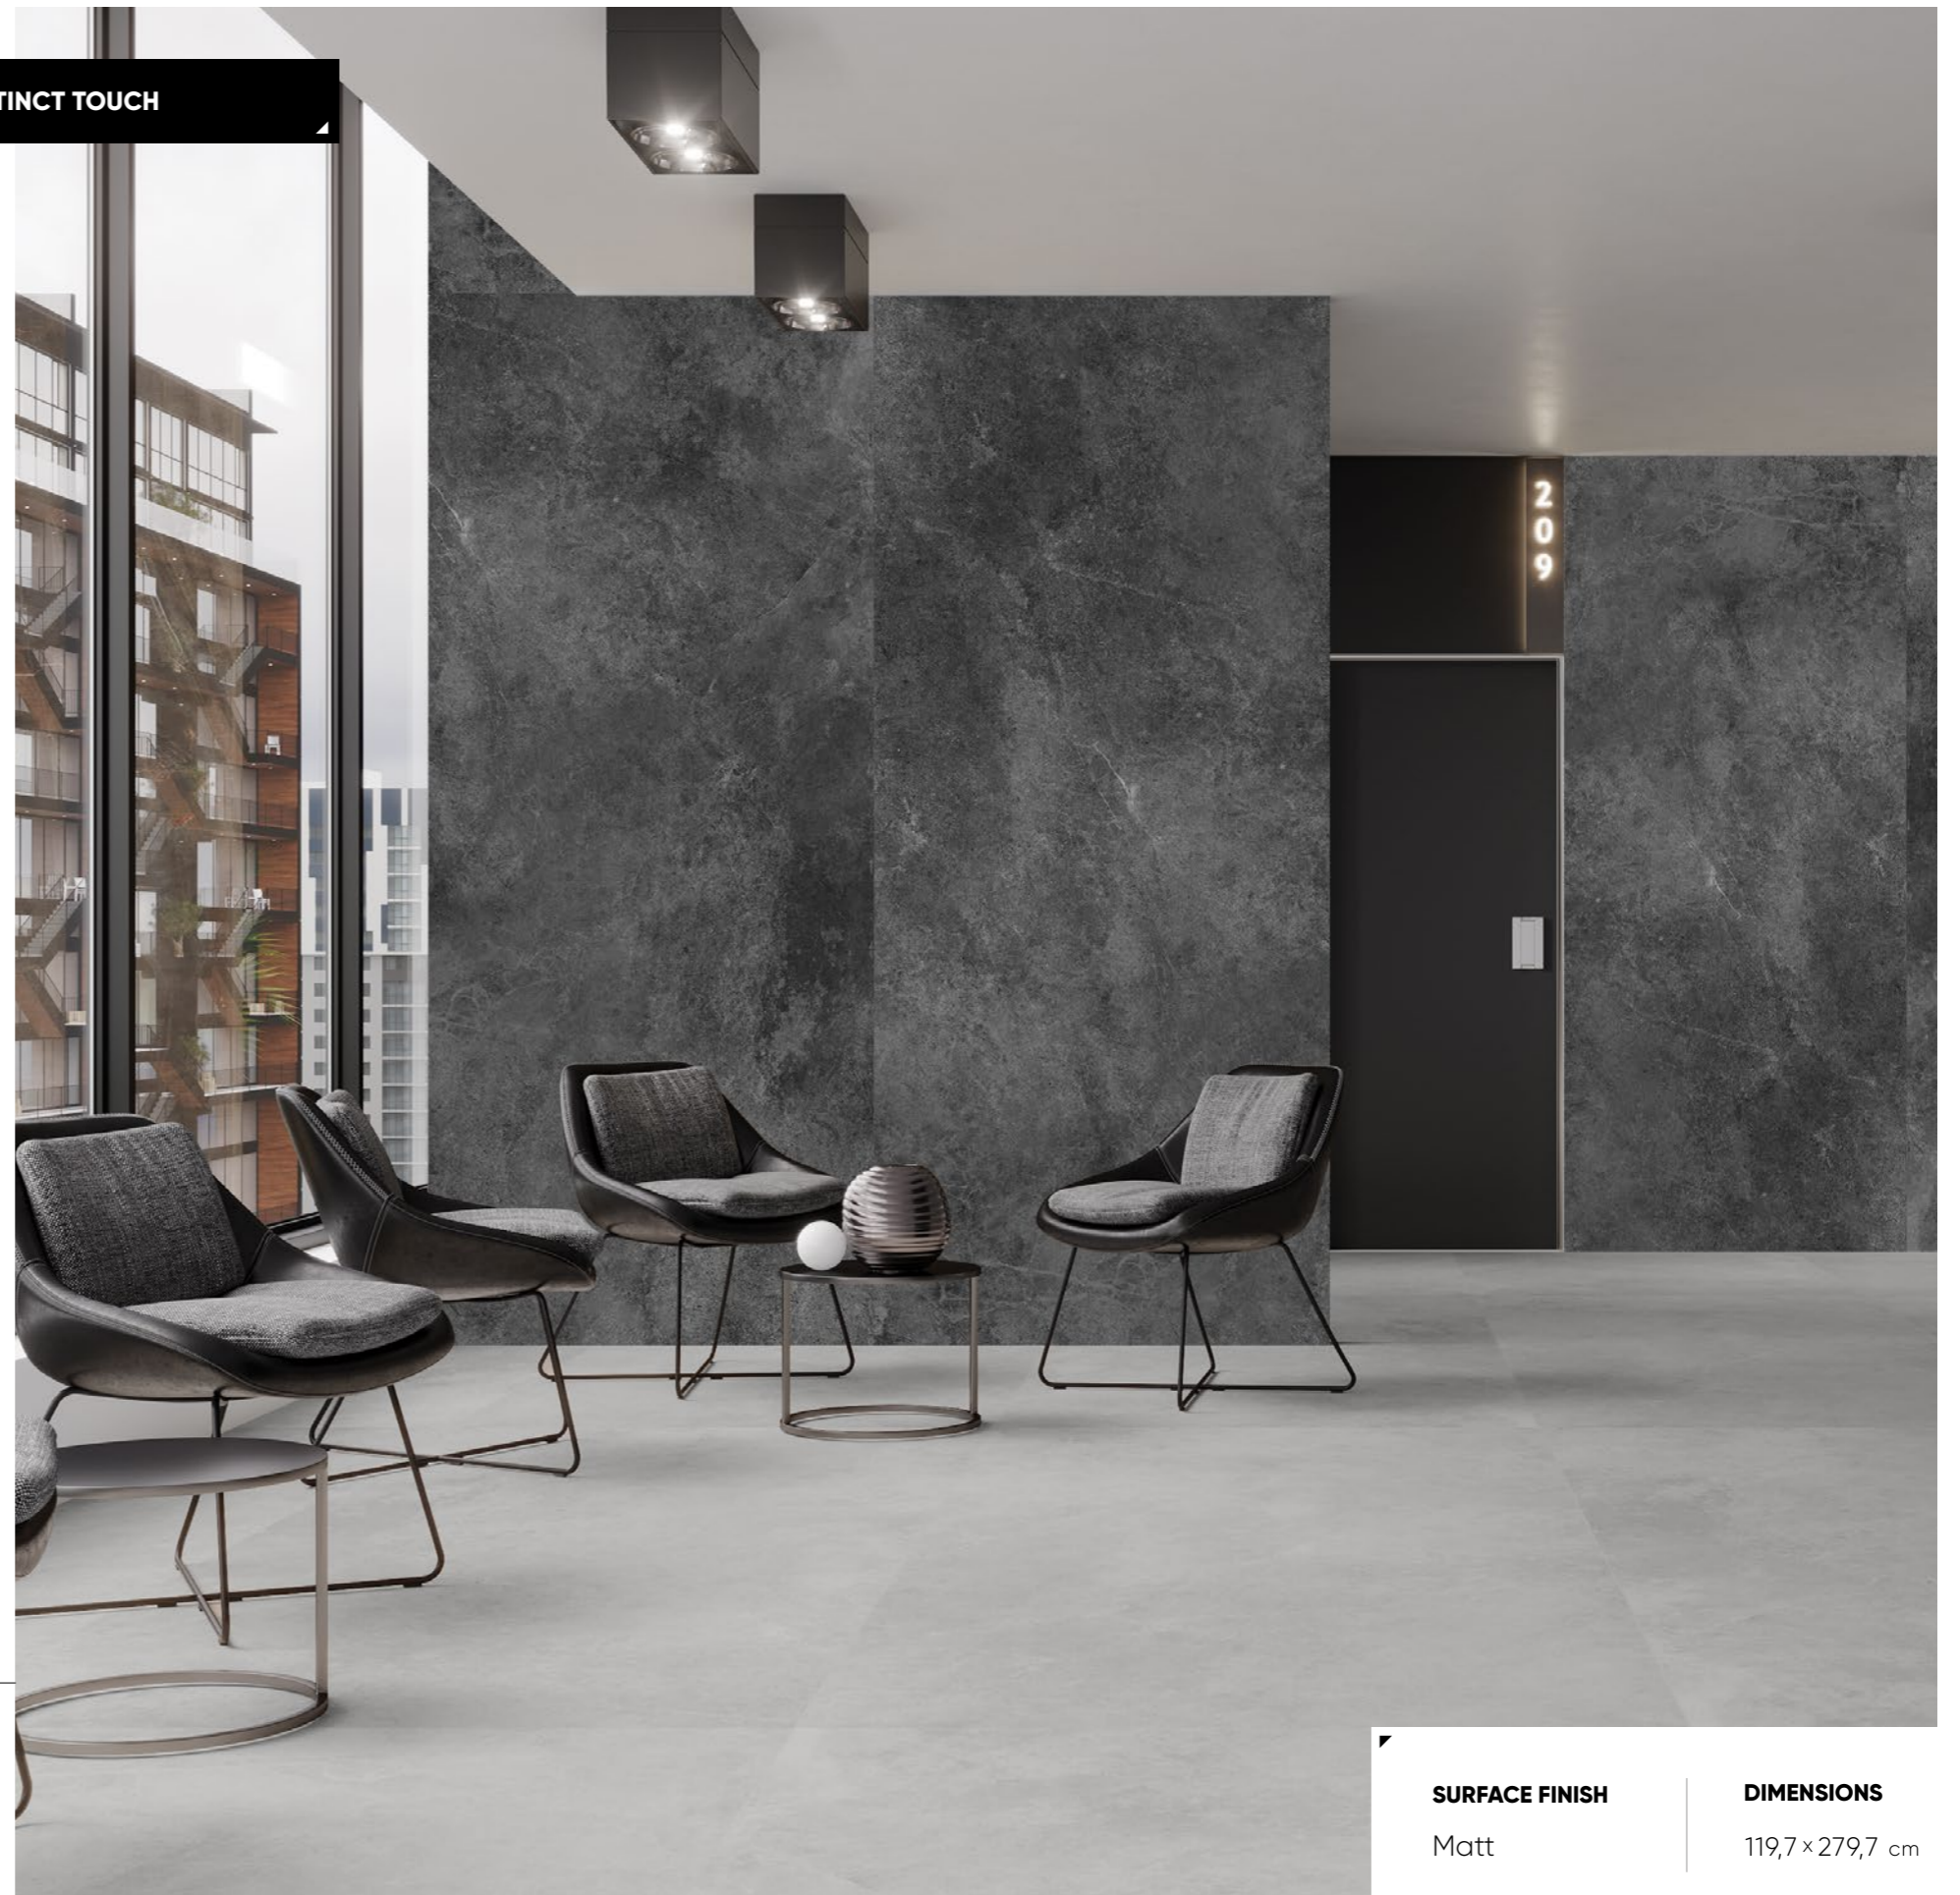

TACOMA

collection

With a distinct texture, slightly glossy surface and five colour versions – Tacoma is a perfect duo formed by design and nature. The collection, inspired by the beauty of stone, will add a touch of originality to every interior and create a marvellous combination with both intense and muted colours.

AVAILABLE COLOURS

A DISTINCT TOUCH

SURFACE FINISH

Matt

DIMENSIONS

119,7 × 279,7 cm