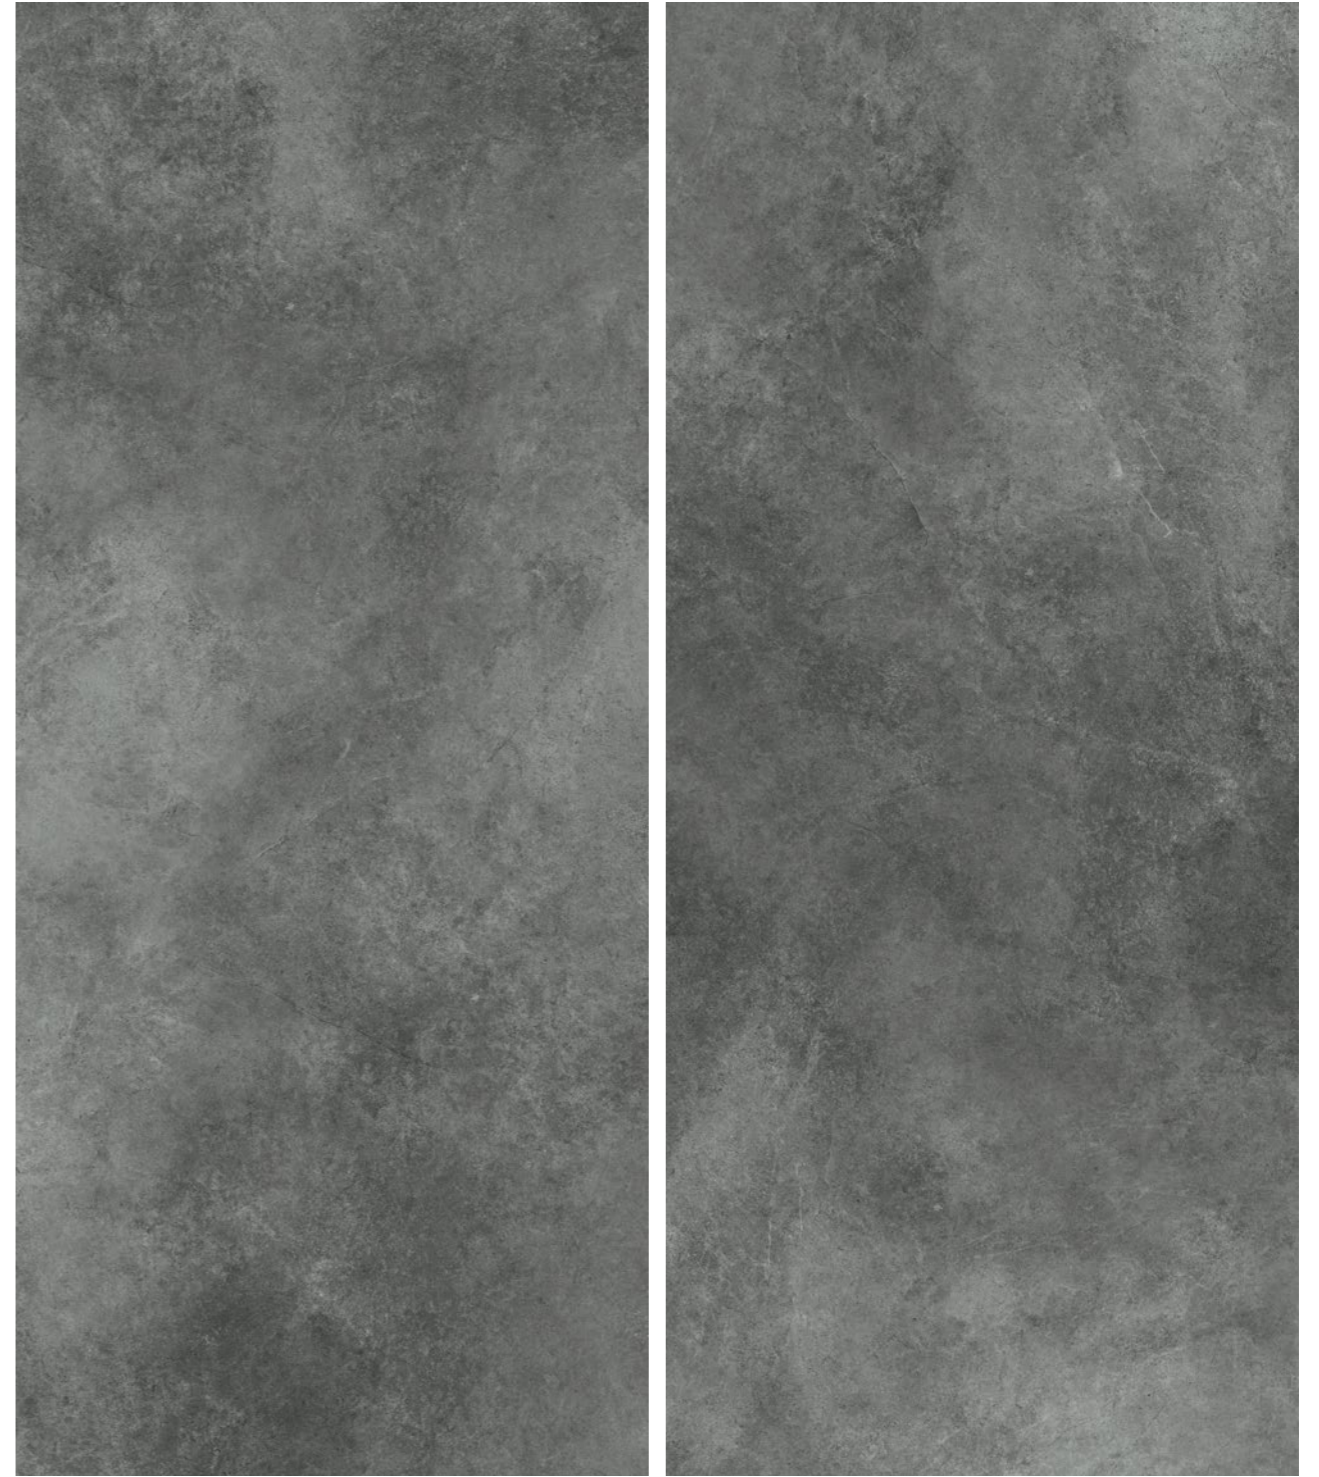

- matt surface
- rectified tile
- colour body
- frost resistance
- textured surface