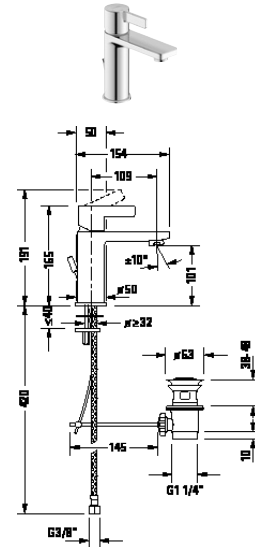

Basin mixers

Product type	single lever basin mixer M		single lever basin mixer M FreshStart	
Type of mounting	deck-mounted		deck-mounted	
Height	165 mm		165 mm	
Projection	109 mm		109 mm	
Temperature control	Ceramic cartridge		Ceramic cartridge	
Outlet	Aerator adjustable		Aerator adjustable	
Water connection	Flexible connecting hoses, 3/8"		Flexible connecting hoses, 3/8"	
Temperature limit	✓		✓	
Flow rate (3 bar)	5 l/min		5,5 l/min	
Spray mode	Normal spray		Normal spray	
FreshStart	-		✓	
colour	Chrome High Gloss		Chrome High Gloss	
	Article No.		Article No.	
without pop-up waste set	DE1020002010	162€	DE1021002010	162€
with pop-up waste set	DE1020001010	177€	DE1021001010	177€