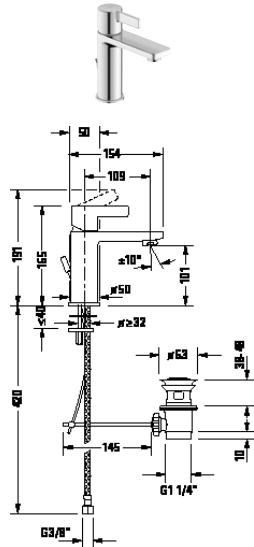

Basin mixers

Product type	single lever basin mixer M		single lever basin mixer M FreshStart	
Type of mounting	deck-mounted		deck-mounted	
Height	165 mm		165 mm	
Projection	109 mm		109 mm	
Temperature control	Ceramic cartridge		Ceramic cartridge	
Outlet	Aerator adjustable		Aerator adjustable	
Water connection	Flexible connecting hoses, 3/8"		Flexible connecting hoses, 3/8"	
Temperature limit	✓		✓	
Flow rate (3 bar)	5 l/min		5,5 l/min	
Spray mode	Normal spray		Normal spray	
FreshStart	-		✓	
colour	Chrome High Gloss		Chrome High Gloss	
	Article No.		Article No.	
without pop-up waste set	DE1020002010	162€	DE1021002010	162€
with pop-up waste set	DE1020001010	177€	DE1021001010	177€