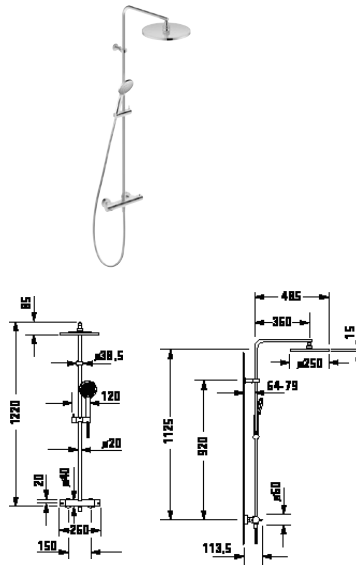

Shower Systems

Product type	Shower System	
Type of faucet	Thermostatic shower mixer	
Temperature control	Thermostat cartridge	
Safety lock (38 °C)	✓	
Spray mode showerhead	1 Jet	
Spray mode hand shower	3 Jets	
Diameter of showerhead	250 mm	
Dimensions of water supply connection	DN 15	
Centre distance	150 mm ± 20 mm	
Dimension of connection hose	1/2"	
Flow rate (3 bar)	15,3 l/min	
Durchflussmenge Handbrause (3 bar)	11 l/min	
Flow rate of showerhead (3 bar)	11,1 l/min	
Showerhead angle adjustable	✓	
Height-adjustable hand shower holder	height adjustable	
Non-return valve	✓	
Projection	360 mm	
Height	1220 mm	
Noise class	II	
	Article No.	
Chrome High Gloss	B24280008010	821€