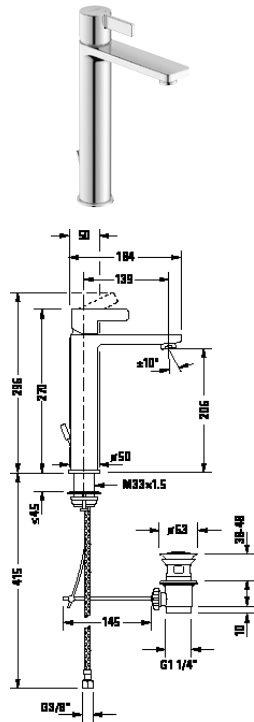

Basin mixers

Product type	single lever basin mixer M		single lever basin mixer M FreshStart	
Type of mounting	deck-mounted		deck-mounted	
Height	165 mm		165 mm	
Projection	109 mm		109 mm	
Temperature control	Ceramic cartridge		Ceramic cartridge	
Outlet	Aerator adjustable		Aerator adjustable	
Water connection	Flexible connecting hoses, 3/8"		Flexible connecting hoses, 3/8"	
Temperature limit	✓		✓	
Flow rate (3 bar)	5 l/min		5,5 l/min	
Spray mode	Normal spray		Normal spray	
FreshStart	-		✓	
colour	Chrome High Gloss		Chrome High Gloss	
	Article No.		Article No.	
without pop-up waste set	DE1020002010	162€	DE1021002010	162€
with pop-up waste set	DE1020001010	177€	DE1021001010	177€

D-Neo

Design by Bertrand Lejoly

Basin mixers

Product type	single lever basin mixer L	
Type of mounting	deck-mounted	
Height	270 mm	
Projection	139 mm	
Temperature control	Ceramic cartridge	
Outlet	Aerator adjustable	
Water connection	Flexible connecting hoses, 3/8"	
Temperature limit	✓	
Flow rate (3 bar)	5 l/min	
Spray mode	Normal spray	
colour	Chrome High Gloss	
	Article No.	
without pop-up waste set	DE1030002010	281€
with pop-up waste set	DE1030001010	293€

Faucets & Showers

Bidet mixers		
Product type	Single lever bidet mixer	
Temperature control	Ceramic cartridge	
Projection	125 mm	
Height	135 mm	
Outlet	Aerator with ball joint	
Flow rate (3 bar)	5,5 l/min	
Spray mode	Normal spray	
Water connection	Flexible connecting hoses, 3/8"	
colour	Chrome High Gloss	
	Article No.	
with pop-up waste set	DE2400001010	160€