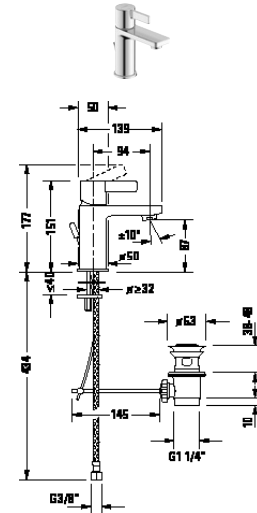

Basin mixers

Product type	single lever basin mixer S		single lever basin mixer S FreshStart	
Type of mounting	deck-mounted		deck-mounted	
Height	151 mm		151 mm	
Projection	94 mm		94 mm	
Temperature control	Ceramic cartridge		Ceramic cartridge	
Outlet	Aerator adjustable		Aerator adjustable	
Water connection	Flexible connecting hoses, 3/8"		Flexible connecting hoses, 3/8"	
Temperature limit	✓		✓	
Flow rate (3 bar)	5 l/min		5 l/min	
Spray mode	Normal spray		Normal spray	
FreshStart	-		✓	
colour	Chrome High Gloss		Chrome High Gloss	
	Article No.		Article No.	
without pop-up waste set	DE1010002010	145€	DE1011002010	145€
with pop-up waste set	DE1010001010	161€	DE1011001010	161€