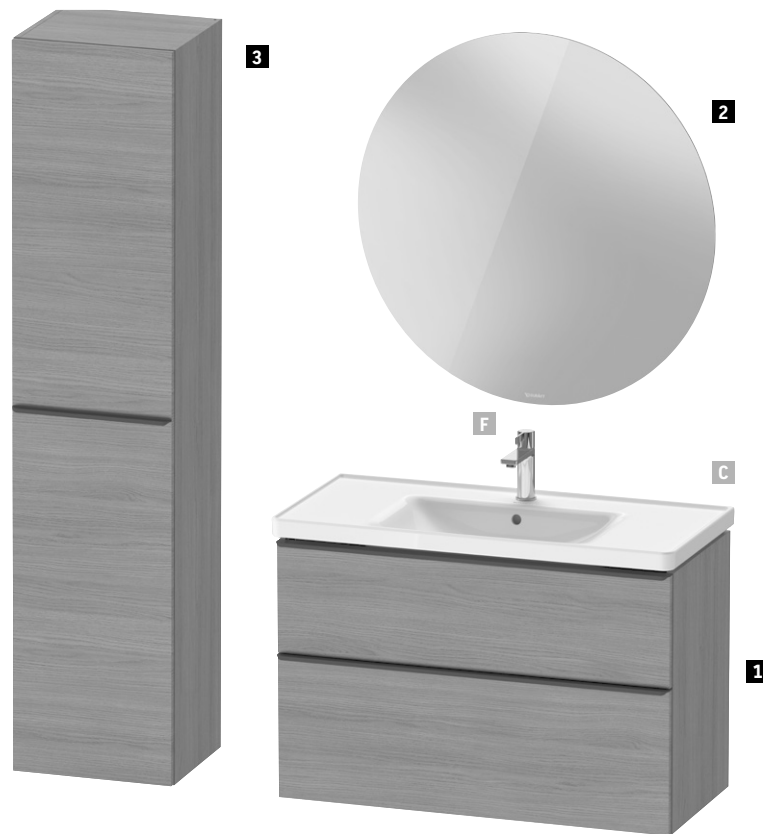

D-Neo

Design by Bertrand Lejoly

Ordering Sample

Description	1	retrofittable	2	3
Product Type	Vanity unit wall-mounted	Lay-in Compartment	Mirror	Tall cabinet
Width x Height x Depth	984 x 625 x 452 mm	115 x 59 x 320 mm	900 x 900 x 34 mm	400 x 1760 x 360 mm
Quantity	1	1	1	1
Color	35 Oak Terra	Diamond Black	White	35 Oak Terra
Handle	Diamond Black	-	-	Diamond Black
Model-No.	# DE 4356 0 BD 35 0000	# UV 9845 0 00 00	# LM 7853 0 00 00 0000	# DE 1328 L BD 35 0000

Description	C	F		
Product Type	Washbasin	Single lever washbasin mixer		
Width x Height x Depth	1005 x 170 x 480 mm	Size M		
Quantity	1	1		
Color	White	-		
Handle	-	-		
Model-No.	# 236710 00 00	# DE 1020