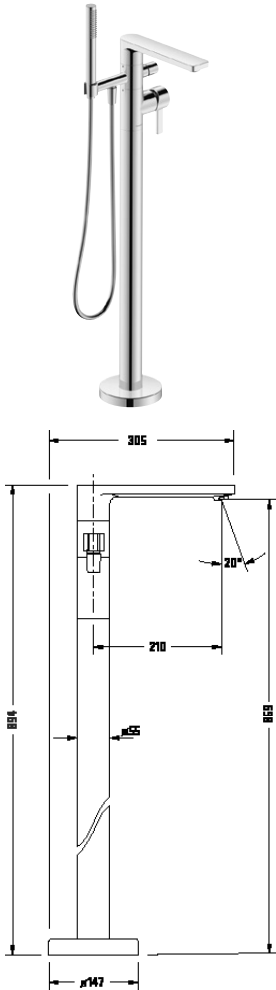

Bath mixers

Product type	Single lever bathtub mixer	
Connection type for water supply connection	Basic Set	
Dimensions of water supply connection	DN 15	
Temperature control	Ceramic cartridge	
Diverter valve	✓	
Incl. hand shower holder	✓	
Non-return valve	in the hose connection	
	Article No.	
Chrome High Gloss	DE525000010	1.627€

Necessary articles

Basic Set		
Type of mounting	On unfinished floor	
Dimensions of water supply connection	DN 15	
	Article No.	
	GK5900007000	431€

Faucets & Showers