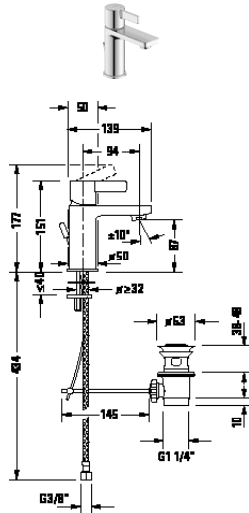

Basin mixers

Product type	single lever basin mixer S		single lever basin mixer S FreshStart	
Type of mounting	deck-mounted		deck-mounted	
Height	151 mm		151 mm	
Projection	94 mm		94 mm	
Temperature control	Ceramic cartridge		Ceramic cartridge	
Outlet	Aerator adjustable		Aerator adjustable	
Water connection	Flexible connecting hoses, 3/8"		Flexible connecting hoses, 3/8"	
Temperature limit	✓		✓	
Flow rate (3 bar)	5 l/min		5 l/min	
Spray mode	Normal spray		Normal spray	
FreshStart	-		✓	
colour	Chrome High Gloss		Chrome High Gloss	
	Article No.		Article No.	
without pop-up waste set	DE1010002010	145€	DE1011002010	145€
with pop-up waste set	DE1010001010	161€	DE1011001010	161€