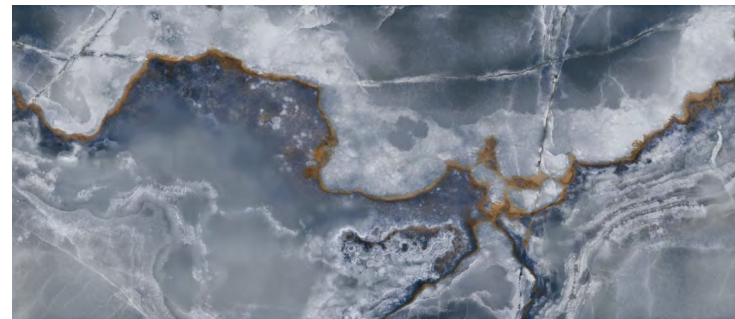

TELE *di Marmo*
ONYX

EMIL
CERAMICA

520593/EKTN TMO ON.PIN LR/600x1200x10
520424/EKT9 TMO ON.PINK R/600x1200x10

520598/EKTQ TMO ON.GRE LR/600x1200x10
520493/EKTC TMO ON.GREEN R/600x1200x10

520599/EKTM TMO ON.BLACK LR/600x1200x10
520587/EKT8 TMO ON.BLACK R/600x1200x10