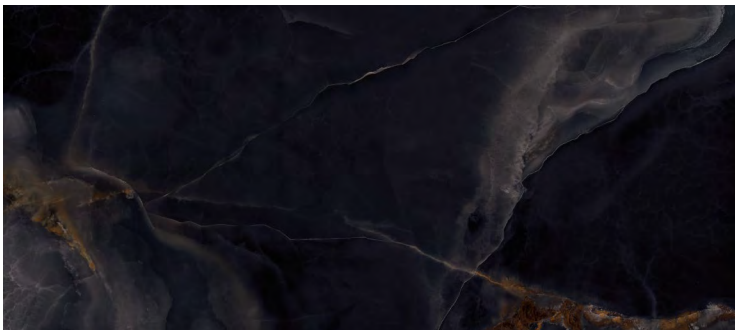

TELE *di Marmo*
ONYX

EMIL
CERAMICA

520593/EKTN TMO ON.PIN LR/600x1200x10
520424/EKT9 TMO ON.PINK R/600x1200x10

520598/EKTQ TMO ON.GRE LR/600x1200x10
520493/EKTC TMO ON.GREEN R/600x1200x10

520599/EKTM TMO ON.BLACK LR/600x1200x10
520587/EKT8 TMO ON.BLACK R/600x1200x10

520596/EKTR TMO ON.BLU LR/600x1200x10
520584/EKTD TMO ON.BLUE R/600x1200x10