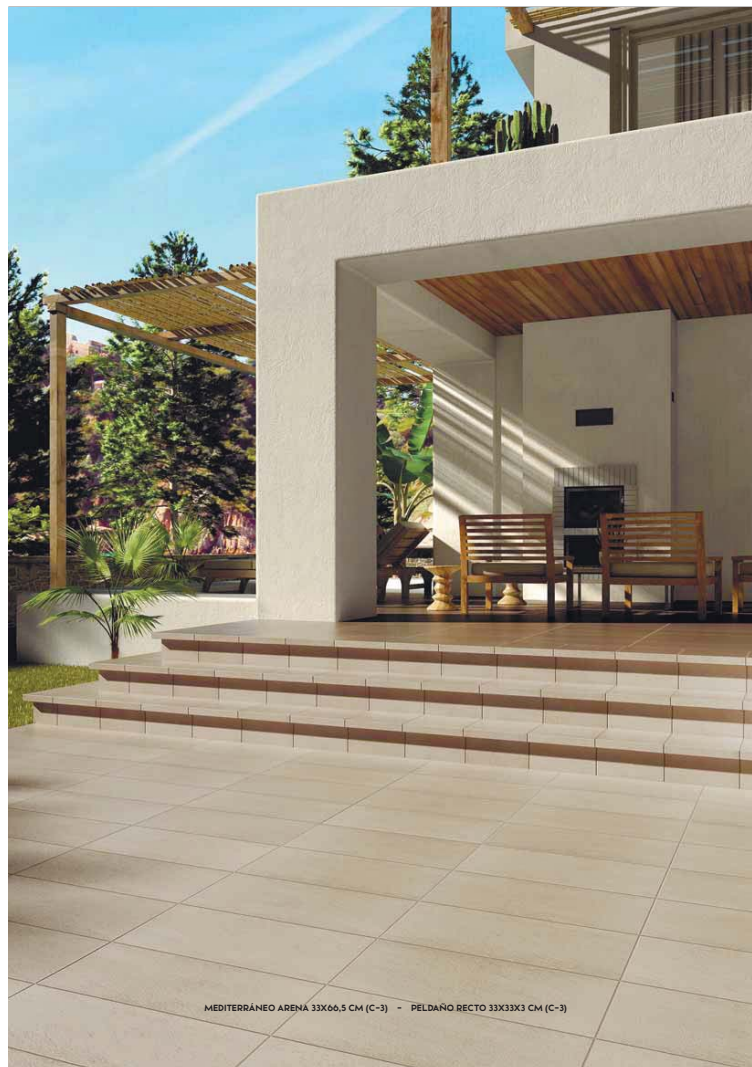

MEDITERRÁNEO ARENA 33X66,5 CM (C-3) - PELDAÑO RECTO 33X33X3 CM (C-3)