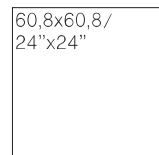

## GEOWOODS – PORCELAIN

SIZES / FORMATOS : NATURAL

60x120/24"x48"

Rectified

9

60x60/24"x24"

Rectified

60,8x60,8/  
24"x24"