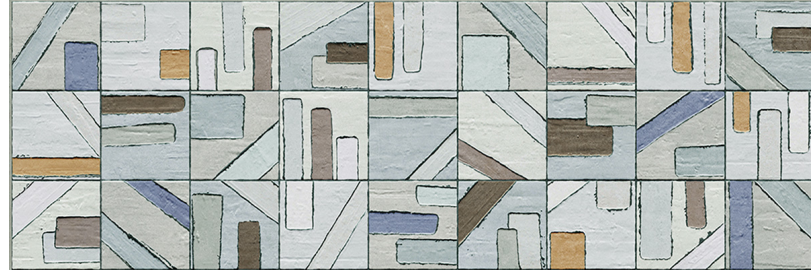

MOD

geotiles

SMART DESIGN

# MOD

466791/MOD PERLA/333x1000x7

466790/MOD GRIS/333x1000x7

466792/MOD RLV. MIX/333x1000x7