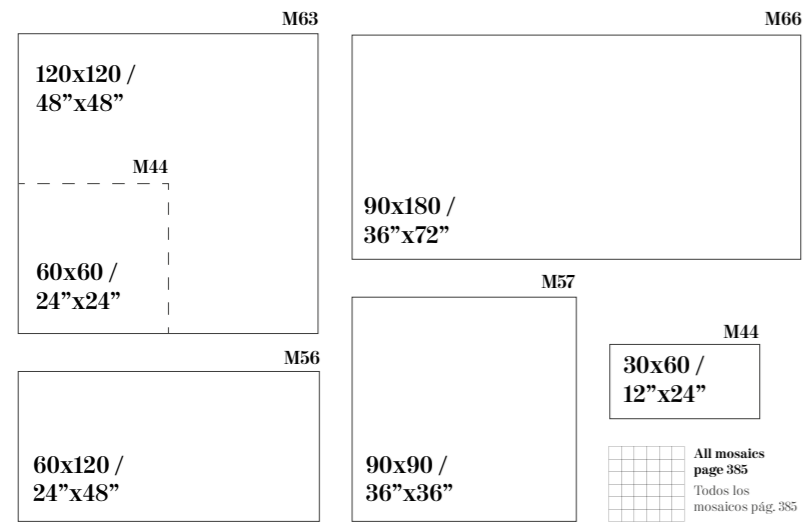

# SONANTE

POLISHED PORCELAIN

Sizes / Formatos

POLISHED RECTIFIED

Shade Variation / Variación Gráfica