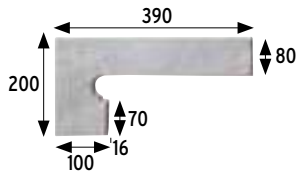

Zanquín izda. String left side
390x80/200x100x16 mm