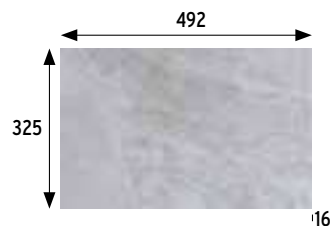

* Se obtiene a partir de base de 12x33 4.7x13" premarcada.
* It is obtained from 12x33 4.7x13" premarked tile.

BASE 33x50 13x19.7" • TILE 33x50 13x19.7"
325x492x16 mm 12.8x19.4x0.6"

Beige	Cod. 906121	MC555
Carbón	Cod. 906126	MC555
Gris	Cod. 906131	MC555
Rojo	Cod. 906136	MC555