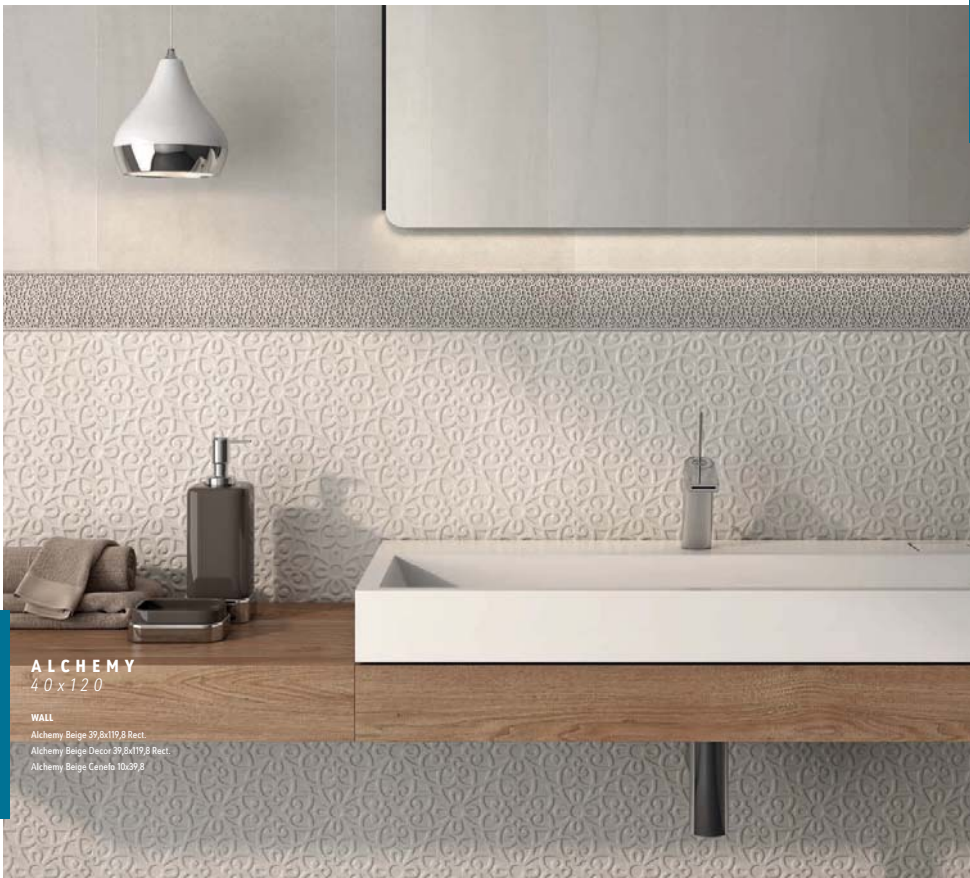

ALCHEMY
40x120

WALL

ALCHEMY 40x120 16"x48"

WHITE BODY - PASTA BLANCA