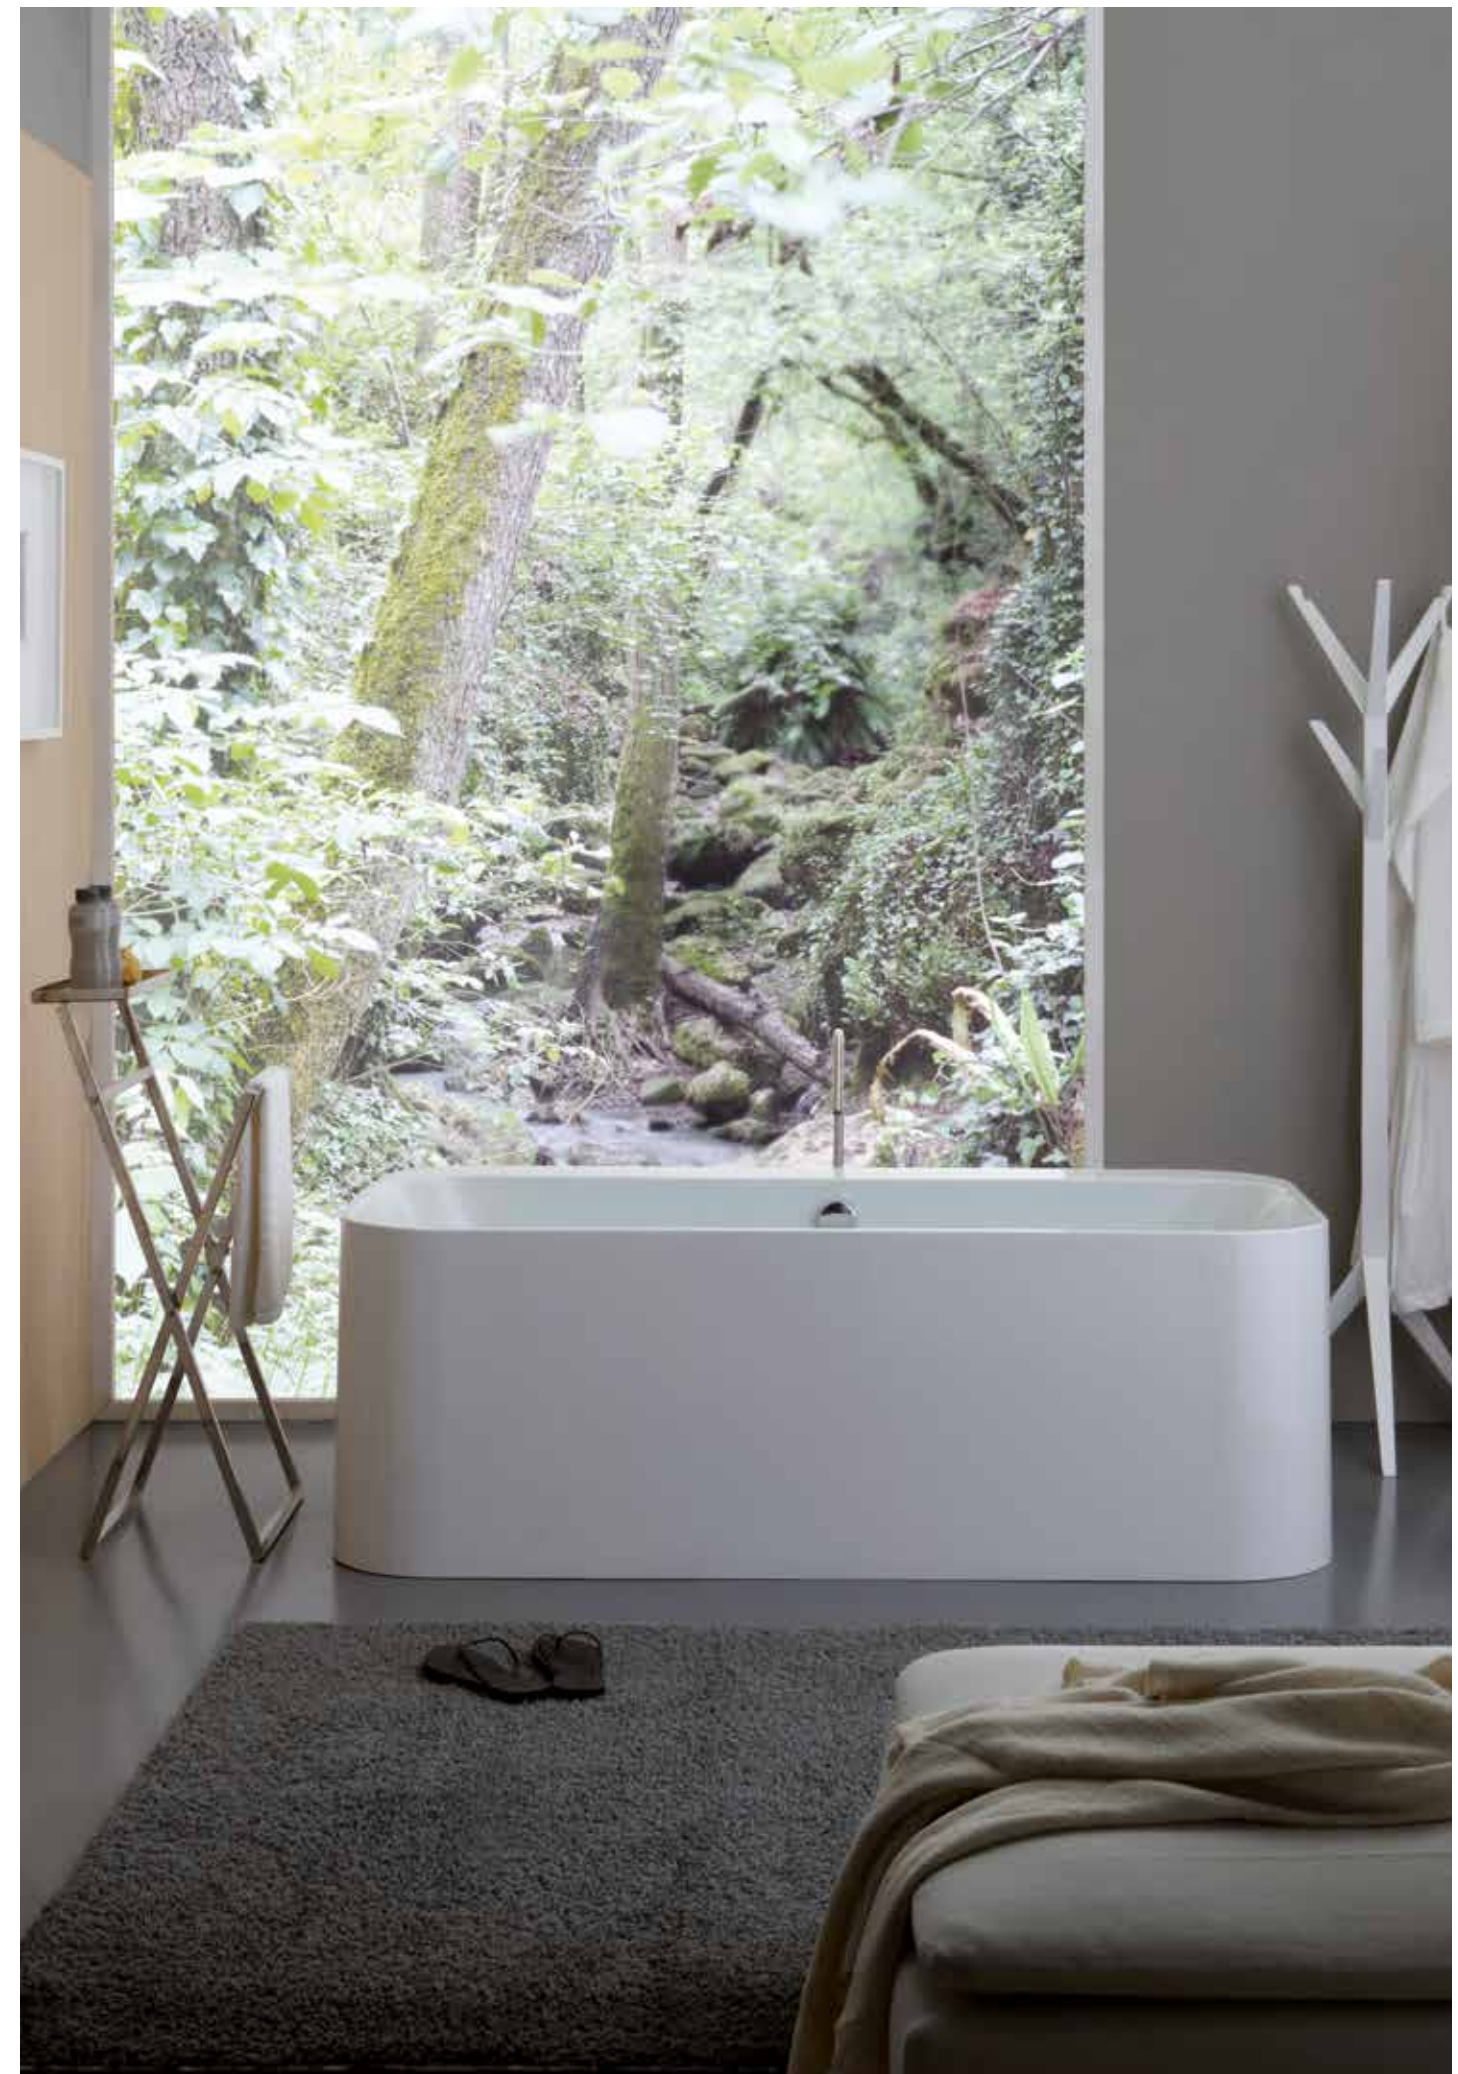

ART. 7430

TRIBECA

1700 x 800 x h 580 mm

La forma rettangolare, rigorosa e monolitica della vasca TRIBECA si nobilita di dettagli e stonature inattese. Una vasca freestanding che cerca una direzione, la migliore per assaporare un bagno rilassante con comodità e comfort totale.

The rectangular shape of the TRIBECA bathtub is rigorous and monolithic and is made noble by the unexpected details and rounded edges.

A free-standing bathtub in search of direction, the best to enjoy a relaxing bath in total comfort.

The bathtub is made with two perfectly joined shells. This new production process creates a monolithic product: as if it were one single piece, both visually and to the touch.

Glossy finish
Chrome push-push waste
Overflow drain built-in
Adjustable feet
Thin rim edge of only 25 mm
Handy wide deck