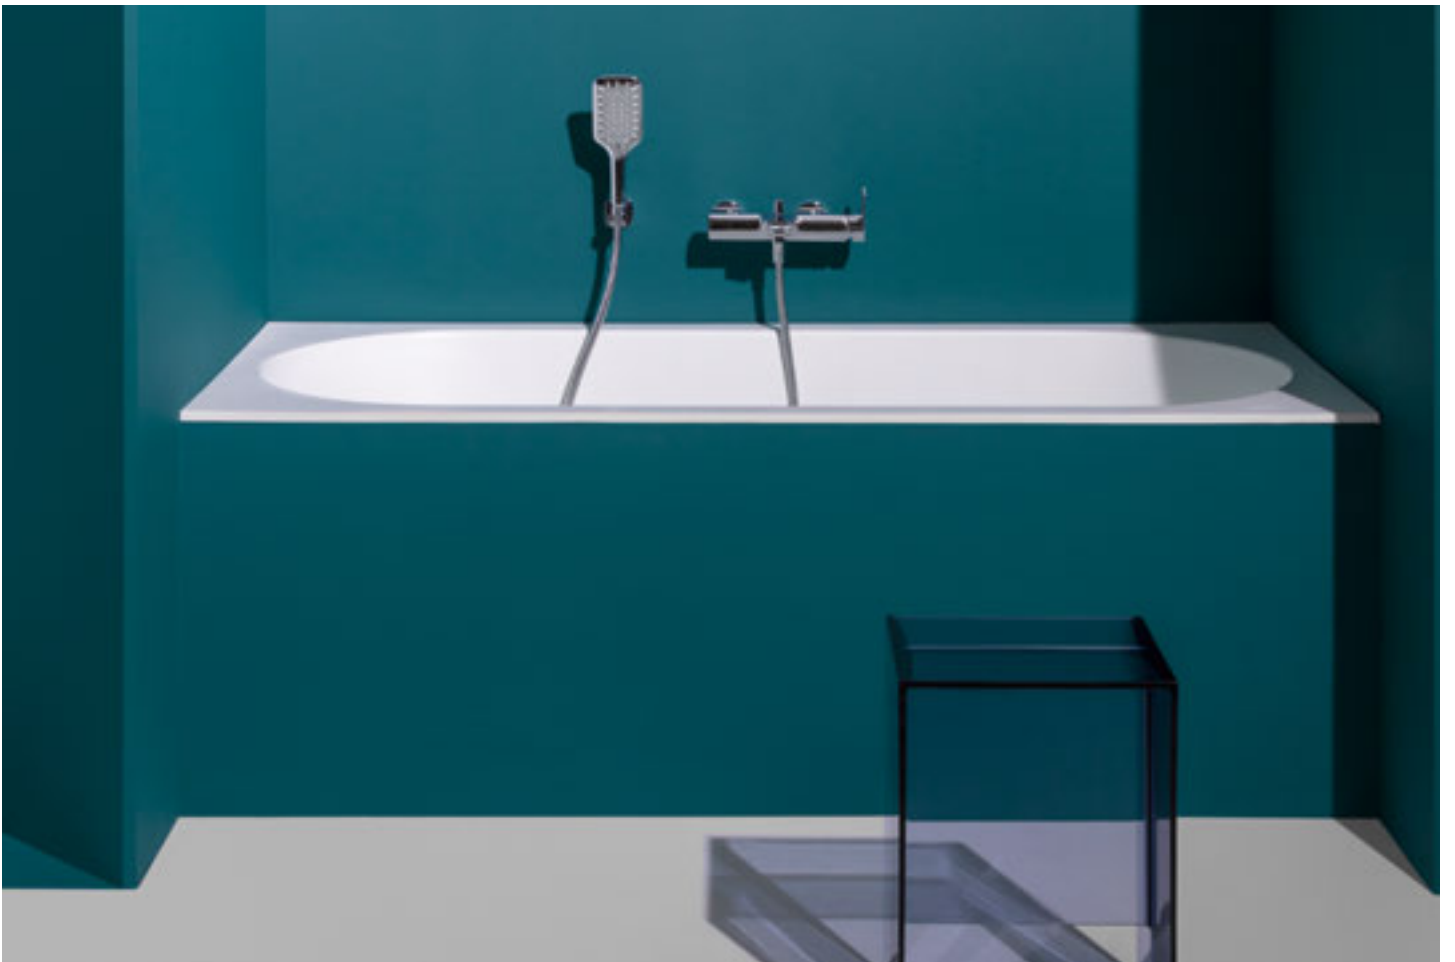

LAUFEN PRO

LAUFEN PRO shower tray, made of Marbond

LAUFEN PRO bathtub, drop-in version

LAUFEN PRO bathtub, drop-in version

LAUFEN PRO under-mounted washbasin

LAUFEN PRO bowl washbasin 42

LAUFEN PRO washbasin 55; vanity unit

LAUFEN PRO floorstanding WC 'comfort', washdown, sitting height 450mm, UNIVERSAL ceramic toilet brush holder; ceramic toilet roll holder

LAUFEN PRO wall-hung WC, 'rimless', with recess

LAUFEN PRO floorstanding WC, close-coupled, washdown