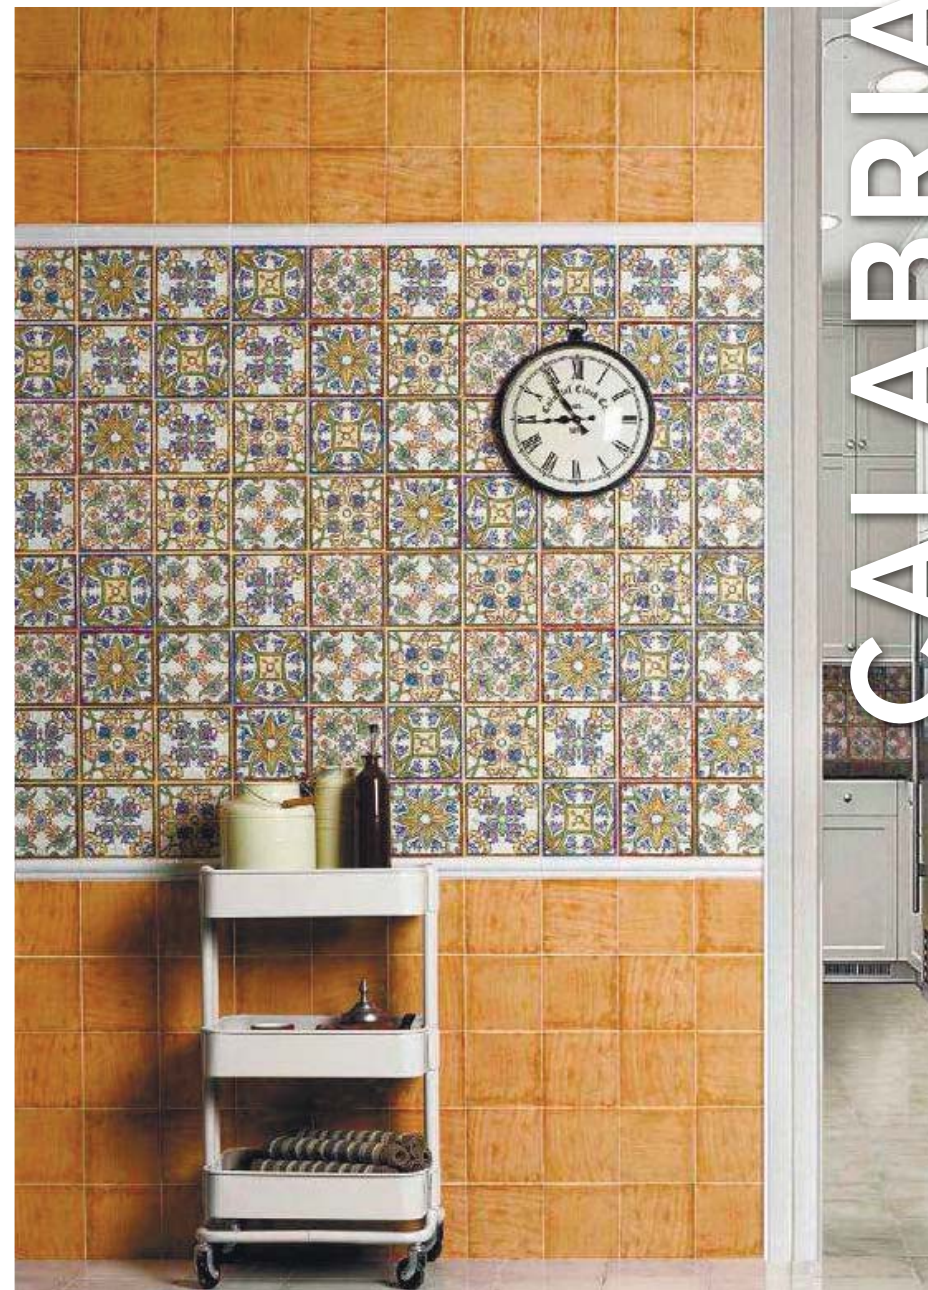

CALABRIA

15x15 6"x6"

15x15 6"x6"