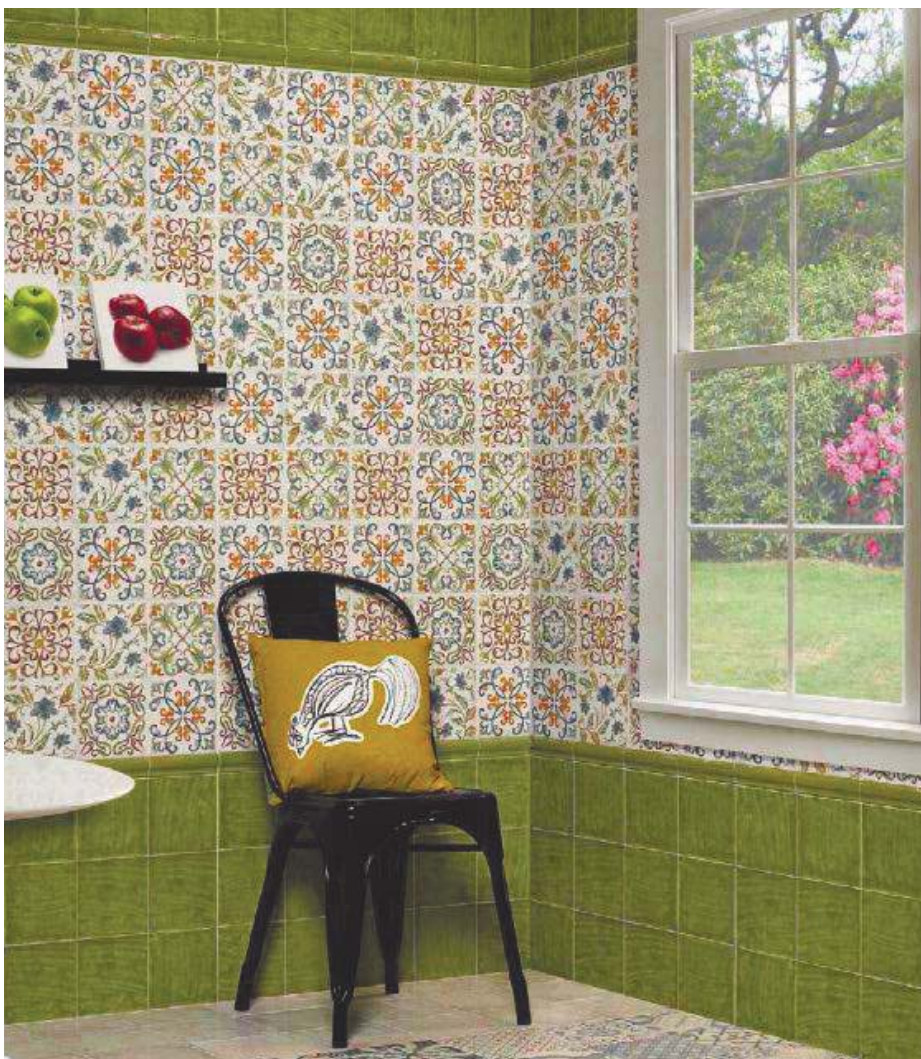

BASE

PIEZAS ESPECIALES

PAVIMENTO SUGERIDO

RECOMMENDED FLOOR TILE

SERIE DUOMO

SERIE MILANO

BASE DECOR

BASE DECOR

PACKING LIST	MODELO	MEDIDAS	PIEZAS / CAJA	PIEZAS / M²	CAJA / PALLET	PESO / M²	PESO / PIEZA	PESO / CAJA	M² / PALLET	PESO / PALLET	VENTA
	BASES	15 x 15 - 6" x 6"	44	44	80	13,84	0,31	13,84	80	1.107,01	M²
	MOLDURA	5 x 15 - 2" x 6"	50	-	-	-	0,12	4,8	-	-	PIEZA
	TORELO	2 x 15 - 1" x 6"	90	-	-	-	0,07	6,3	-	-	PIEZA
	BASE DECOR	15 x 15 - 6" x 6"	44	44	80	13,84	0,31	13,84	80	1.107,01	M²