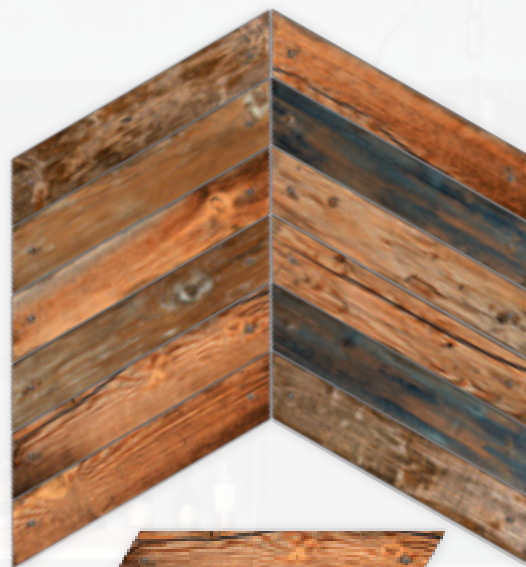

# RELIC

PORC. | 8x40 cm. [3,15x15,75 IN] 8x44,2 cm. [3,15x17,4 IN]

RELIC GREY 8x40 Chevron

RELIC GREY 8x44'2

RELIC NATURE 8x40 Chevron

RELIC NATURE 8x44'2