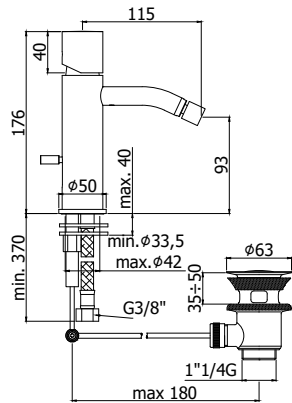

CR
BO
NO
HG
HGSP
ST

Miscelatore bidet completo di:
 • con snodo e aeratore M16x1
 • set 2 flessibili inox 3/8"G
 Bidet mixer complete with:
 • with swivel joint and aerator M16x1
 • set of 2 stainless steel hoses 3/8"G