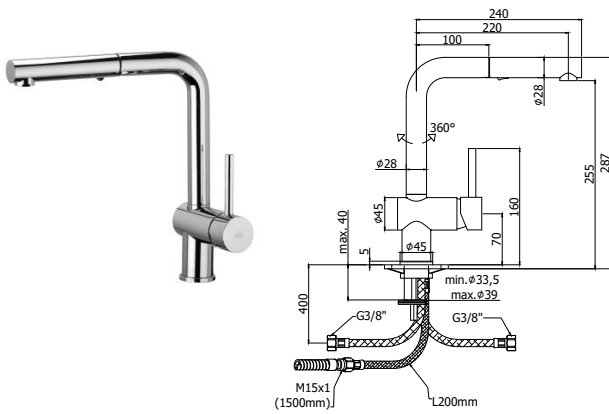

LIG 280..

con canna orientabile
• con canna Ø24mm
with swivelling spout
• with spout - Ø24mm

Finiture - Finishes

EUR

CR

BO

NO

HG

HGSP

ST

Miscelatore livello monoforo con canna orientabile completo di:

- set 2 flessibili inox 3/8"G
- 1 flessibile inox M15x1
- 1 flessibile nylon 1/2"G x M15x1 cm. 150 con piombo

One-hole sink mixer with swivelling spout complete with:

- set of 2 stainless steel hoses 3/8"G
- 1 stainless steel hose M15x1
- 1/2"-M15x1 / L.1500 mm nylon hose with weight

LIG 285.. -MET

con doccia estraibile Dualjet (getto regolabile) in metallo
with Dualjet (adjustable jet) metal pull out hand-shower