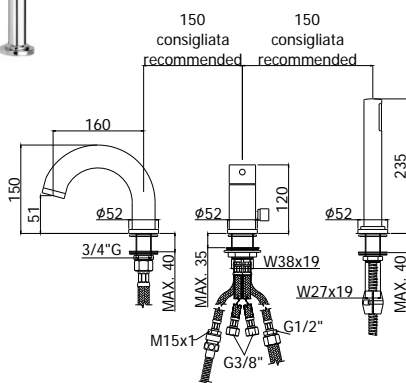

Miscelatore bordo vasca con deviatore completo di:

- set 5 flex inox per miscelatore
- doccia e flessibile con piombo

Deck mounted mixer with diverter complete with:

- set of 5 stainless steel hoses for mixer
- hand-shower and flexible hose with weight

LIG 041 L.. **Finiture - Finishes**   **EUR**

senza bocca erogazione (2 fori)
without spout (2 holes)

CR

LIG 040 L.. **Finiture - Finishes**   **EUR**

con bocca e aeratore M28x1 (3 fori)
with spout and aerator M28x1 (3 holes)

CR