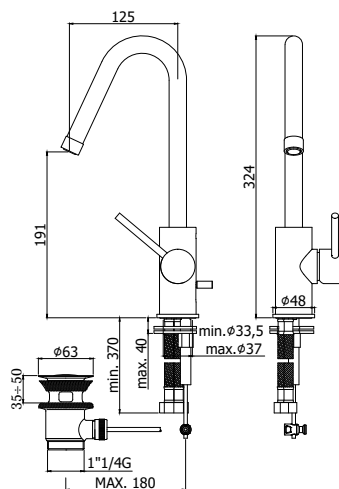

con scarico automatico 1"1/4G
with 1"1/4G pop up waste

CR

Prolunga per lavabo completa di:

- set fissaggio L.190 mm
- set 2 flessibili inox 3/8"G x L.500 mm

Extension for wash basin mixer complete with

- fixing set L.190 mm
- set of 2 stainless steel hoses 3/8"G x L.500 mm

ZPRO 250..

per art. LIG078-978-180-980

- H100mm

for art. LIG078-978-180-980

- H100mm

Finiture - Finishes **EUR**

CR
BO
NO
HG
HGSP
ST

Miscelatore lavabo con canna orientabile completo di:

- canna orientabile con aeratore M22x1
- set 2 flessibili inox 3/8"G

Wash basin mixer with swivelling spout complete with:

- swivelling spout with aerator M22x1
- set of 2 stainless steel hoses 3/8"G

LIG 978..