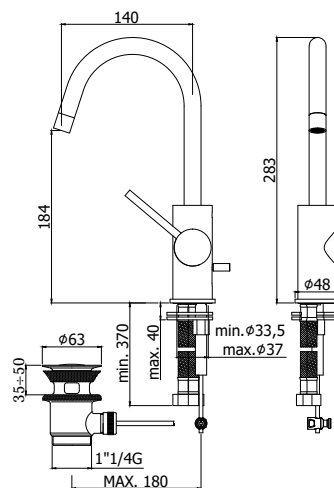

Miscelatore lavabo prolungato completo di:

- aeratore M16x1
- set 2 flessibili inox 3/8" G

Tall wash basin mixer complete with:

- aerator M16x1
- set of 2 stainless steel hoses 3/8" G

LIGX 081..

senza scarico
without pop up waste

Finiture - Finishes **EUR**

CR
NO
ST

LIGX 085..

con scarico automatico 1"1/4G
with 1"1/4G pop up waste

CR
NO
ST

light

Miscelatore lavabo con canna orientabile completo di:

- aeratore M16x1
- set 2 flessibili inox 3/8"G

Wash basin mixer with swivelling spout complete with:

- aerator M16x1
- set of 2 stainless steel hoses 3/8"G

LIG 078..

senza scarico
without pop up waste

Finiture - Finishes **EUR**

CR
BO
NO
HG
HGSP
ST

LIG 077..