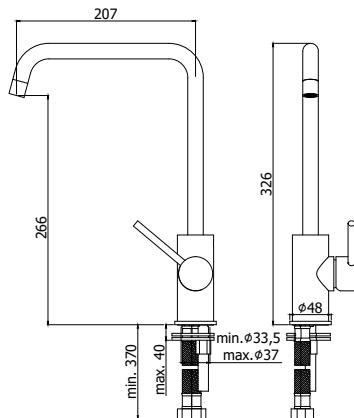

Miscelatore lavello monoforo completo di:

- aeratore M16x1
- set 2 flessibili inox 3/8"G

One-hole sink mixer complete with:

- aerator M16x1
- set of 2 stainless steel hoses 3/8"G

LIG 980..

con canna orientabile
with swivelling spout

Finiture - Finishes

EUR

CR