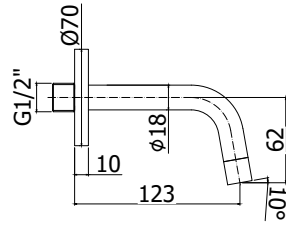

light

Bocca a muro per **lavabo** completa di:

- aeratore M16x1
- piastra in metallo Ø70mm
- attacco 1/2"G

Wall spout for **basin mixer** complete with:

- aerator M16x1
- metal wall plate Ø70mm
- 1/2"G connection

ZBOC 103..
Ø18 con lunghezza l. 123mm
Ø18 with length l. 123mm

Finiture - Finishes	EUR
CR	
BO	
NO	
HG	
HGSP	
ST