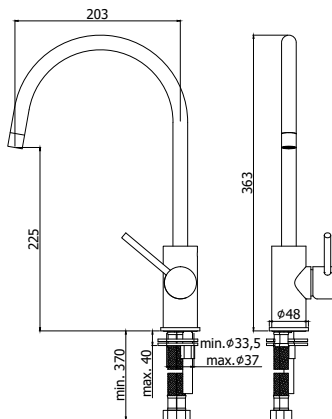

Miscelatore lavello monoforo con canna orientabile completo di:

- aeratore M16x1
- set 2 flessibili inox 3/8"G

One-hole sink mixer with swivelling spout complete with:

- aerator M16x1
- set of 2 stainless steel hoses 3/8"G

LIG 180..

con canna tubo
with tube spout

Finiture - Finishes

EUR

CR