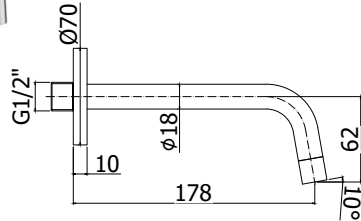

Wall spout for **basin mixer** complete with:

- aerator M16x1
- metal wall plate Ø70mm
- 1/2"G connection

ZBOC 103..
 Ø18 con lunghezza l. 123mm
 Ø18 with length l. 123mm

Finiture - Finishes	EUR
CR	
BO	
NO	
HG	
HGSP	
ST	