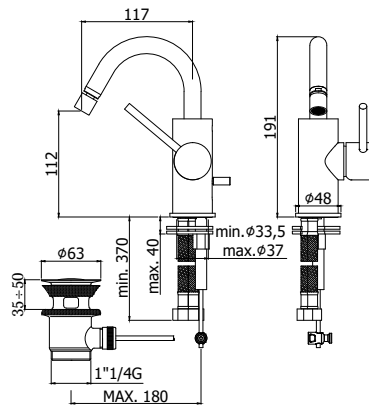

Miscelatore bidet con canna orientabile completo di:
• con snodo e aeratore M16x1
• set 2 flessibili inox 3/8"G
Bidet mixer with swivelling spout complete with:
• with swivel joint and aerator M16x1
• set of 2 stainless steel hoses 3/8"G

LIG 138..
senza scarico
without pop up waste

Finiture - Finishes	EUR
CR	
BO	
NO	
HG	
HGSP	
ST	

LIG 137..
con scarico automatico 1"1/4G
with 1"1/4G pop up waste

CR