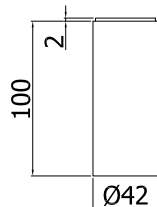

Prolunga per lavabo completa di:

- set fissaggio L.190 mm
- set 2 flessibili inox 3/8"G x L.500 mm

Extension for wash basin mixer complete with

- fixing set L.190 mm
- set of 2 stainless steel hoses 3/8"G x L.500 mm

ZPRO 250..

per art. LIG078-978-180-980

- H100mm

for art. LIG078-978-180-980

- H100mm

Finiture - Finishes   **EUR**

CR
BO
NO
HG
HGSP
ST