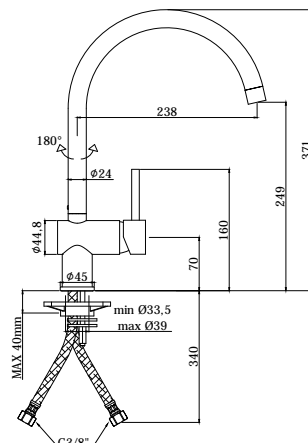

Miscelatore lavello monoforo completo di:

- aeratore M22x1F
- set 2 flessibili inox 3/8"G

One-hole sink mixer complete with:

- aerator M22x1F
- set of 2 stainless steel hoses 3/8"G

LIG 280..

con canna orientabile
• con canna Ø24mm
with swivelling spout
• with spout - Ø24mm

Finiture - Finishes

EUR

CR

BO

NO

HG

HGSP

ST