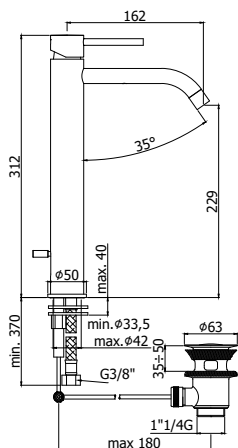

Miscelatore lavabo prolungato completo di:

- aeratore M16x1
- set 2 flessibili inox 3/8" G

Tall wash basin mixer complete with:

- aerator M16x1
- set of 2 stainless steel hoses 3/8" G

LIG 081..

senza scarico
without pop up waste

Finiture - Finishes   **EUR**

CR
BO
NO
HG
HGSP
ST

LIG 081K..

con scarico Clic-Clac 1"1/4G
with 1"1/4G Clic-Clac press top waste

CR
BO
NO
HG
HGSP
ST

LIG 085..

con scarico automatico 1"1/4G
with 1"1/4G pop up waste

CR
BO
NO
HG
HGSP
ST