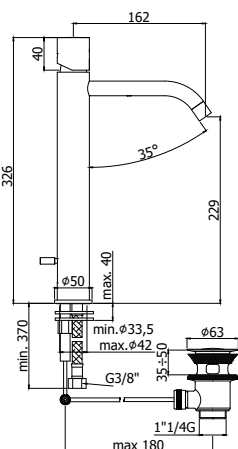

- aerator M16x1
- set of 2 stainless steel hoses 3/8" G

LIGX 071..

senza scarico
without pop up waste

Finiture - Finishes **EUR**

CR
NO
ST

LIGX 075..

con scarico automatico 1"1/4G
with 1"1/4G pop up waste

CR
NO
ST