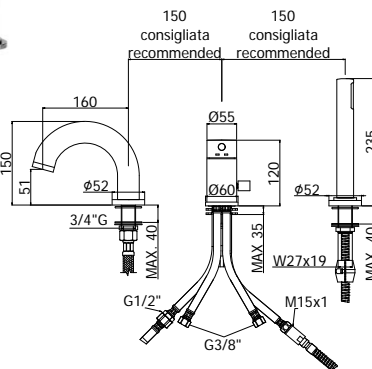

- stainless steel wall plate 350x120mm
- spout with aerator M18.5x1
- Master metal hand-shower and flexible hose
- 1/2" G connections

LIG 001..

con deviatore a pulsante
with push diverter

Finiture - Finishes **EUR**

Miscelatore bordo vasca con deviatore completo di:

- set 5 flex inox per miscelatore
- doccia e flessibile con piombo

Deck mounted mixer with diverter complete with:

- set of 5 stainless steel hoses for mixer
- hand-shower and flexible hose with weight

LIG 041 L.. **Finiture - Finishes** **EUR**

senza bocca erogazione (2 fori)
without spout (2 holes)

CR

LIG 040 L.. **Finiture - Finishes** **EUR**

con bocca e aeratore M28x1 (3 fori)
with spout and aerator M28x1 (3 holes)

CR

Miscelatore bordo vasca con "portata maggiorata" completo di:

- set 5 flex inox per miscelatore
- doccia e flessibile con piombo

Deck mounted mixer with "increased flow rate" complete with:

- set of 5 stainless steel hoses for mixer
- hand-shower and flexible hose with weight