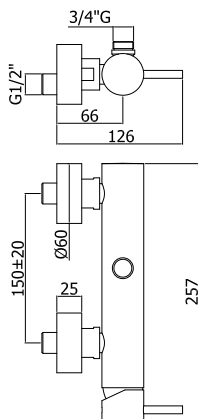

Miscelatore doccia completo di:
• set 2 eccentrici 1/2"x3/4"G e rosoni
Shower mixer complete with:
• set of 2 S-wall-unions 1/2"x3/4"G and wall-plates

LIG 168R..

rovesciato senza set doccia
• con attacco superiore 3/4"G
overturned without shower set
• with 3/4"G upper connection

Finiture - Finishes   **EUR**

CR