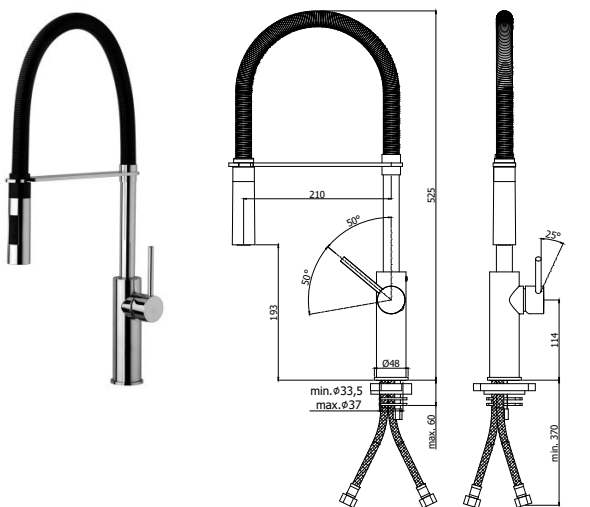

Miscelatore livello monoforo con canna orientabile completo di:

- doccia Minimal (2 getti) in ABS
- set 2 flessibili inox 3/8"G

One-hole sink mixer with swivelling spout complete with:

- Minimal ABS hand-shower (two spray-functions)
- set of 2 stainless steel hoses 3/8"G

LIG 179..

Professional
Professional

Finiture - Finishes   **EUR**

- CRNO
- NONO
- HGNO
- HGSPNO
- STNO

* CRNO/NONO/HGNO/HGSPNO/STNO - Cromo/Nero opaco/Honey gold/Honey gold spazzolato/Steel looking + molla nero opaco

* CRNO/NONO/HGNO/HGSPNO/STNO - Chrome/Matt black/Honey gold/Brushed honey gold/Steel looking + matt black spring