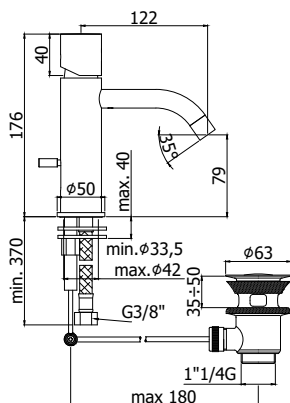

Miscelatore lavabo completo di:

- aeratore M16x1
- set 2 flessibili inox 3/8" G

Wash basin mixer complete with:

- aerator M16x1
- set of 2 stainless steel hoses 3/8" G

LIGX 071..

senza scarico
without pop up waste

Finiture - Finishes   **EUR**

CR
NO
ST

LIGX 075..

con scarico automatico 1"1/4G
with 1"1/4G pop up waste

CR
NO
ST