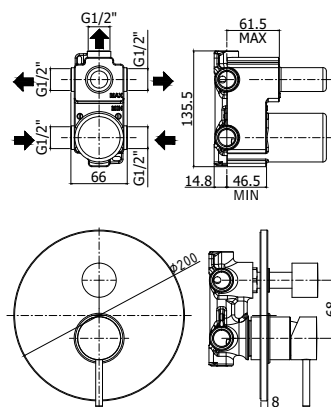

light

* Per set incasso/esterno separati (v. capitolo Incassi Projects)

* For concealed/external set divided (see Concealed mixer Projects chapter)

Miscelatore incasso doccia (3 uscite) completo di:

- piastra in metallo Ø200mm
- attacchi 1/2" G

Concealed shower mixer (3 outlets) complete with:

- metal wall plate Ø200mm
- 1/2" G connections

LIG 019..

con cartuccia deviatore (3 uscite + 3 posizioni combinate)
with diverter cartridge (3 outlets + 3 combined positions)

Finiture - Finishes   **EUR**

- CR
- BO
- NO
- HG
- HGSP
- ST

ZPRO 068..

Prolunga con deviatore per artt. 018-019

- H30mm

Extension with diverter for artt. 018-019

- H30mm

- CR
- BO
- NO
- HG
- HGSP
- ST