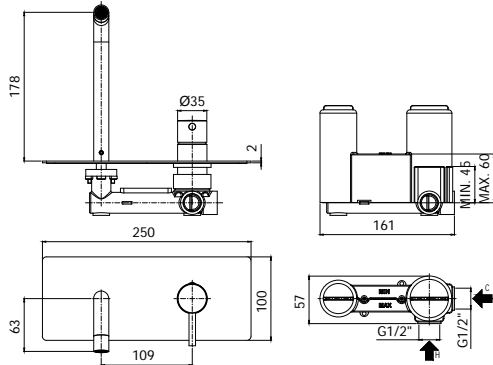

new

Miscelatore incasso lavabo completo di:

- piastra in acciaio inox 250x100mm
- attacchi 1/2"G

Concealed single lever basin mixer complete with:

- stainless steel wall plate 250x100mm
- 1/2"G connections

LIG 104..

con bocca e aeratore M16x1 - l. 123mm
with spout and aerator M16x1 - l. 123mm

Finiture - Finishes EUR

- CR
- BO
- NO
- HG
- HGSP
- ST

LIG 105..

con bocca e aeratore M16x1 - l. 178mm
with spout and aerator M16x1 - l. 178mm

- CR
- BO
- NO
- HG
- HGSP
- ST

LIG 106..

con bocca e aeratore M16x1 - l. 248mm
with spout and aerator M16x1 - l. 248mm

- CR
- BO
- NO
- HG
- HGSP
- ST

ZPRO 088..

Prolunga per artt. 104-105-106

- H20mm
- Extension for artt. 104-105-106
- H20mm

- CR
- BO
- NO
- HG
- HGSP
- ST

new