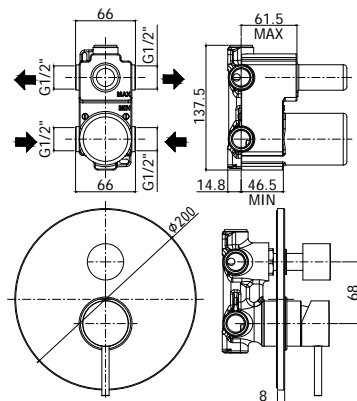

Miscelatore incasso doccia (2 uscite) completo di:

- piastra in metallo Ø200mm
- attacchi 1/2" G

Concealed shower mixer (2 outlets) complete with:

- metal wall plate Ø200mm
- 1/2" G connections

LIG 018.. **Finiture - Finishes**   **EUR**

con cartuccia deviatore (2 uscite + 1
posizione combinata)
with diverter cartridge (2 outlets + 1
combined position)

CR
BO
NO
HG
HGSP
ST

ZPRO 068..
Prolunga con deviatore per artt. 018-019
• H30mm
Extension with diverter for artt. 018-019
• H30mm

CR
BO
NO
HG
HGSP
ST

* Per set incasso/esterno separati (v. capitolo Incassi Projects)
* For concealed/external set divided (see Concealed mixer Projects chapter)