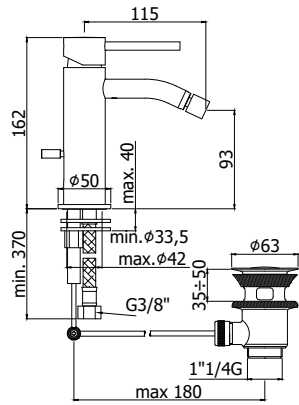

Miscelatore bidet completo di:
• con snodo e aeratore M16x1
• set 2 flessibili inox 3/8"G
Bidet mixer complete with:
• with swivel joint and aerator M16x1
• set of 2 stainless steel hoses 3/8"G

LIG 131..
senza scarico
without pop up waste

Finiture - Finishes	EUR
CR	
BO	
NO	
HG	
HGSP	
ST	

LIG 131K..
con scarico Clic-Clac 1"1/4G
with 1"1/4G Clic-Clac press top waste

CR
BO
NO
HG
HGSP
ST

LIG 135..
con scarico automatico 1"1/4G
with 1"1/4G pop up waste

CR
BO
NO
HG
HGSP
ST