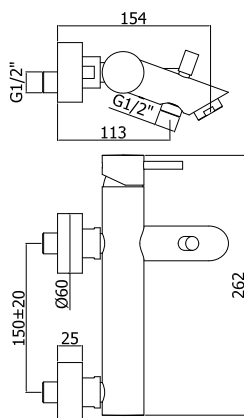

light

Miscelatore vasca/doccia con deviatore completo di:

- aeratore M28x1
- set 2 eccentrici 1/2"x3/4"G e rosoni

Bath/shower mixer with diverter complete with:

- aerator M28x1
- set of 2 S-wall-unions 1/2"x3/4"G and wall-plates

LIG 022.. **Finiture - Finishes**   **EUR**

senza set doccia
without shower set

CR
BO
NO
HG
HGSP
ST

LIG 023.. **Finiture - Finishes**   **EUR**

con supporto a muro snodato in metallo
• con doccia e flessibile
with metal joint wall bracket
• with hand-shower and flexible hose

CR
BO
NO
HG
HGSP
ST

LIG 026.. **Finiture - Finishes**   **EUR**

con supporto a muro fisso in ABS
• con doccia e flessibile
with ABS fixed wall bracket
• with hand-shower and flexible hose

CR

* CR con doccia BIRILLO/ BO-NO-HG-HGSP-ST con doccia MASTER
* CR with BIRILLO hand-shower/ BO-NO-HG-HGSP-ST with MASTER hand-shower