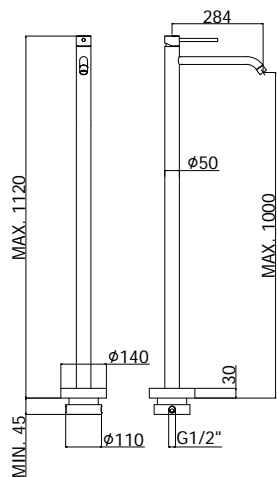

Miscelatore lavabo a pavimento completo di:

- bocca con aeratore M24x1
- set 2 flessibili inox - M15x1/L.1080 mm

Free-standing basin mixer complete with:

- spout with aerator M24x1
- set of 2 stainless steel hoses - M15x1/L.1080 mm

LIG 031..

- Senza base di fissaggio art. LIG 030
- Without base for floor mounting art. LIG 030

Finiture - Finishes EUR

CR
NO