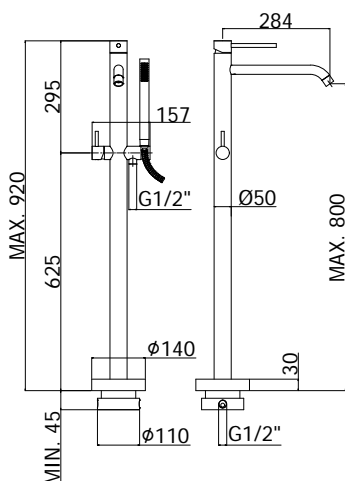

Miscelatore vasca/doccia a pavimento completo di:

- bocca con aeratore M24x1
- doccia Master (monogetto) in metallo
- flessibile PVC argento - 1/2"x1/2" / L.1500 mm
- set 2 flessibili inox - M15x1/L.650 mm

Free-standing bath/shower mixer complete with:

- spout with aerator M24x1
- Master (single spray) metal hand-shower
- silver PVC hose - 1/2"x1/2" / L.1500 mm
- set of 2 stainless steel hoses - M15x1/L.650 mm

LIG 032..

- Senza base di fissaggio art. LIG 030
- Without base for floor mounting art. LIG 030

Finiture - Finishes EUR

CR
BO
NO
HG
HGSP
ST