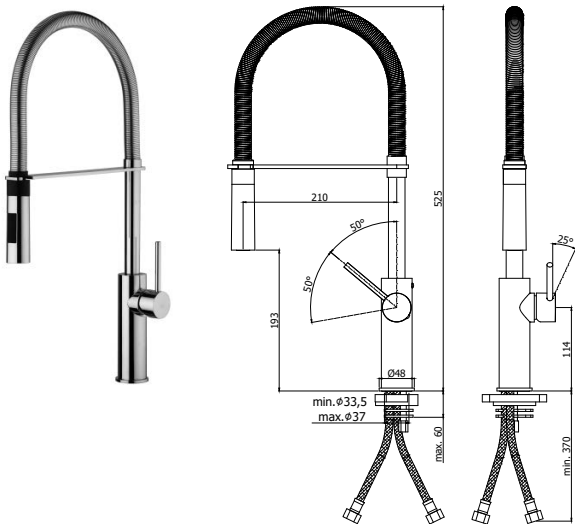

Miscelatore livello monoforo con canna orientabile completo di:

- doccia Minimal (2 getti) in ABS
- set 2 flessibili inox 3/8"G

One-hole sink mixer with swivelling spout complete with:

- Minimal ABS hand-shower (two spray-functions)
- set of 2 stainless steel hoses 3/8"G

LIG 179..

Professional
Professional

Finiture - Finishes   **EUR**

- CR