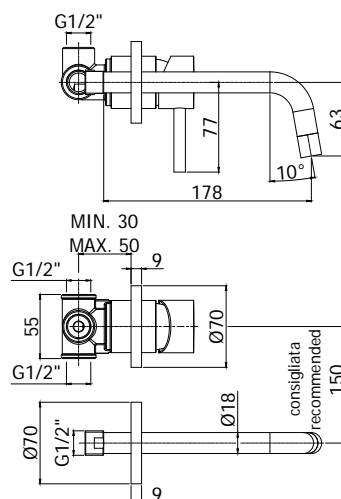

Miscelatore incasso lavabo completo di:

- piastra Ø70mm
- attacchi 1/2" G

Concealed single lever basin mixer complete with:

- wall plates Ø70mm
- 1/2" G connections

LIG 006.. 70

con bocca e aeratore M16x1 - l. 178mm
with spout and aerator M16x1 - l. 178mm

Finiture - Finishes   **EUR**

- CR
- BO
- NO
- HG
- HGSP
- ST

LIG 007.. 70

con bocca e aeratore M16x1 - l. 248mm
with spout and aerator M16x1 - l. 248mm

- CR
- BO
- NO
- HG
- HGSP
- ST

ZPRO 013..

Prolunga per artt. 006..70-007..70-010

- H43mm

Extension for artt. 006..70-007..70-010

- H43mm

- CR
- BO
- NO
- HG
- HGSP
- ST