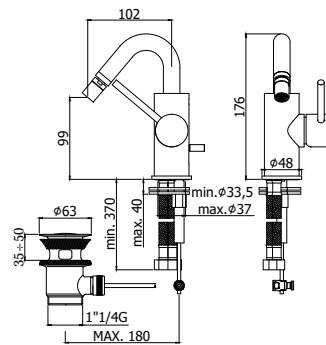

light

Miscelatore bidet con canna orientabile completo di:

- canna orientabile con aeratore M16x1
- set 2 flessibili inox 3/8"G

Bidet mixer with swivelling spout complete with:

- swivelling spout with aerator M16x1
- set of 2 stainless steel hoses 3/8"G

LIG 938..

senza scarico
without pop up waste

Finiture - Finishes

EUR

CR

LIG 937..

con scarico automatico 1"1/4G
with 1"1/4G pop up waste

CR