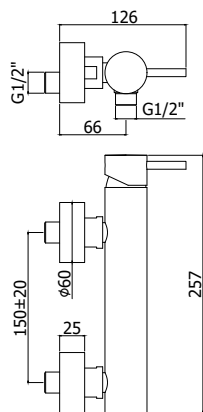

- stainless steel wall plate 350x120mm
- spout with aerator M18.5x1
- Master metal hand-shower and flexible hose
- 1/2" G connections

LIG 001..

con deviatore a pulsante
with push diverter

Finiture - Finishes **EUR**

Miscelatore doccia completo di:
 • set 2 eccentrici 1/2"x3/4"G e rosoni
 Shower mixer complete with:
 • set of 2 S-wall-unions 1/2"x3/4"G and wall-plates

LIG 168..

senza set doccia
 • con attacco inferiore 1/2"G
 without shower set
 • with 1/2"G lower connection