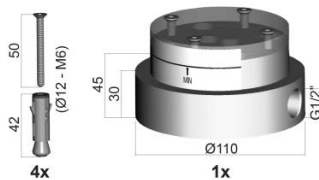

LIG 030..

Base incasso per fissaggio a pavimento:

- per artt. 031-032

Concealed base for floor mounting:

- for artt. 031-032