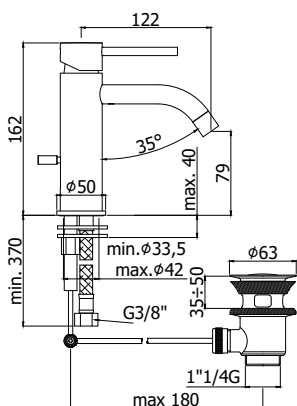

- stainless steel wall plate 350x120mm
- spout with aerator M18.5x1
- Master metal hand-shower and flexible hose
- 1/2" G connections

LIG 001..

con deviatore a pulsante
with push diverter

Finiture - Finishes **EUR**

* CR con doccia BIRILLO/ BO-NO-HG-HGSP-ST con doccia MASTER
 * CR with BIRILLO hand-shower/ BO-NO-HG-HGSP-ST with MASTER hand-shower

Miscelatore doccia completo di:
 • set 2 eccentrici 1/2"x3/4"G e rosoni
 Shower mixer complete with:
 • set of 2 S-wall-unions 1/2"x3/4"G and wall-plates

LIG 168R..

rovesciato senza set doccia
 • con attacco superiore 3/4"G
 overturned without shower set
 • with 3/4"G upper connection

Finiture - Finishes **EUR**

CR

Miscelatore lavabo completo di:
 • aeratore M16x1
 • set 2 flessibili inox 3/8"G
 Wash basin mixer complete with:
 • aerator M16x1
 • set of 2 stainless steel hoses 3/8"G