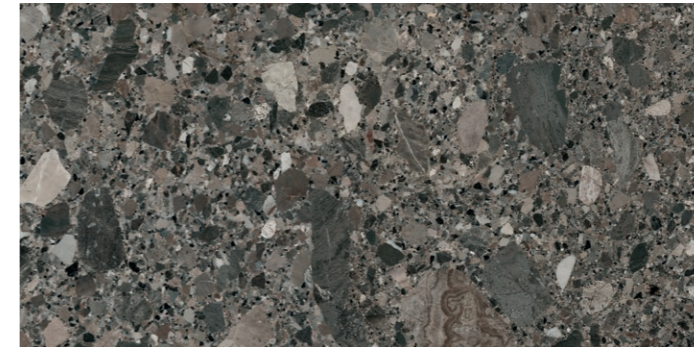

PIETRA DI GRE

DECORSTONE
GRES PORCELÁNICO
PORCELAIN TILES · GRÈS CÉRAMÉ

Antic Pietra Di Gre Bianco

● 120x120	Rec.	M174	033.120.0150.14015	
● 60x120	Rec.	M120	033.869.0150.14015	

Antic Pietra Di Gre Crema

● 120x120	Rec.	M174	033.120.0096.14015	
● 60x120	Rec.	M120	033.869.0096.14015	

Antic Pietra Di Gre Grigio

● 120x120	Rec.	M174	033.120.0096.14015	
● 60x120	Rec.	M120	033.869.0096.14015	

Pietra Di Gre Bianco

● 120x120	Rec.	M139	017.120.0150.13993	
● 60x120	Rec.	M86	017.869.0150.13993	
● 60x60	Rec.	M51	017.840.0150.13993	
● 30x60	Rec.	M51	017.450.0150.13993	