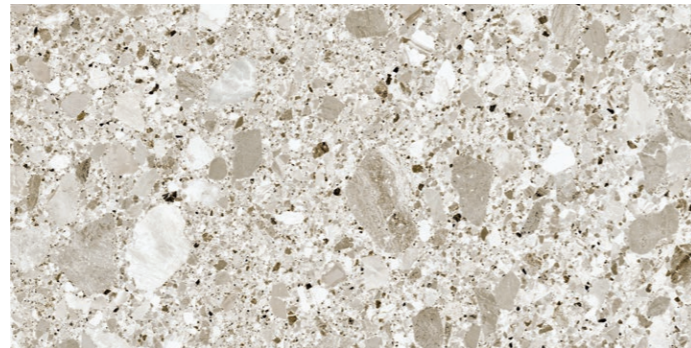

PIETRA DI GRE

DECORSTONE
GRES PORCELÁNICO
PORCELAIN TILES · GRÈS CÉRAMÉ

Antic Pietra Di Gre Bianco

● 120x120	Rec.	M174	033.120.0150.14015	
● 60x120	Rec.	M120	033.869.0150.14015	

Antic Pietra Di Gre Crema

● 120x120	Rec.	M174	033.120.0096.14015	
● 60x120	Rec.	M120	033.869.0096.14015	

Antic Pietra Di Gre Grigio

● 120x120	Rec.	M174	033.120.0096.14015	
● 60x120	Rec.	M120	033.869.0096.14015	

Pietra Di Gre Bianco

● 120x120	Rec.	M139	017.120.0150.13993	
● 60x120	Rec.	M86	017.869.0150.13993	
● 60x60	Rec.	M51	017.840.0150.13993	
● 30x60	Rec.	M51	017.450.0150.13993	