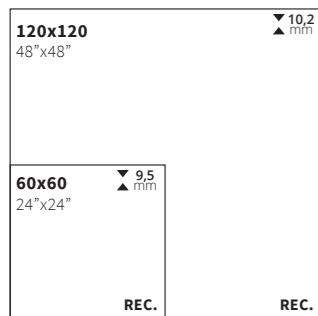

Pietra Di Gre Perla

● 120x120	Rec.	M139	017.120.0037.13993	
● 60x120	Rec.	M86	017.869.0037.13993	
● 60x60	Rec.	M51	017.840.0037.13993	
● 30x60	Rec.	M51	017.450.0037.13993	

Pietra Di Gre Multi

● 120x120	Rec.	M139	017.120.0558.13993	
● 60x120	Rec.	M86	017.869.0558.13993	
● 60x60	Rec.	M51	017.840.0558.13993	
● 30x60	Rec.	M51	017.450.0558.13993	

Rvto. / Wall / Rvfm.: Pietra Di Gre Bianco 60x120
Pvto. / Floor / Sol: Pietra Di Gre Grigio 60x120

Formatos / Sizes / Formats

Empaquetado / Packaging / Emballage

Formato	pz/cj	m ² /cj	cj/pl	m ² /pl	kg/cj	kg/pl
60x120	2	1.44	32	46.08	34.25	1,121.00
30x60	6	1.08	48	51.84	23.60	1,152.80
120x120	1	1.44	36	51.84	35.00	1,300.00
60x60	4	1.44	30	43.20	31.50	965.00