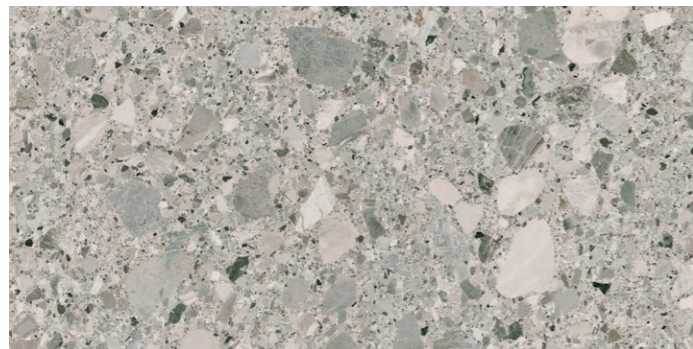

Antic Pietra Di Gre Perla

● 120x120	Rec.	M174	033.120.0037.14015	
● 60x120	Rec.	M120	033.869.0037.14015