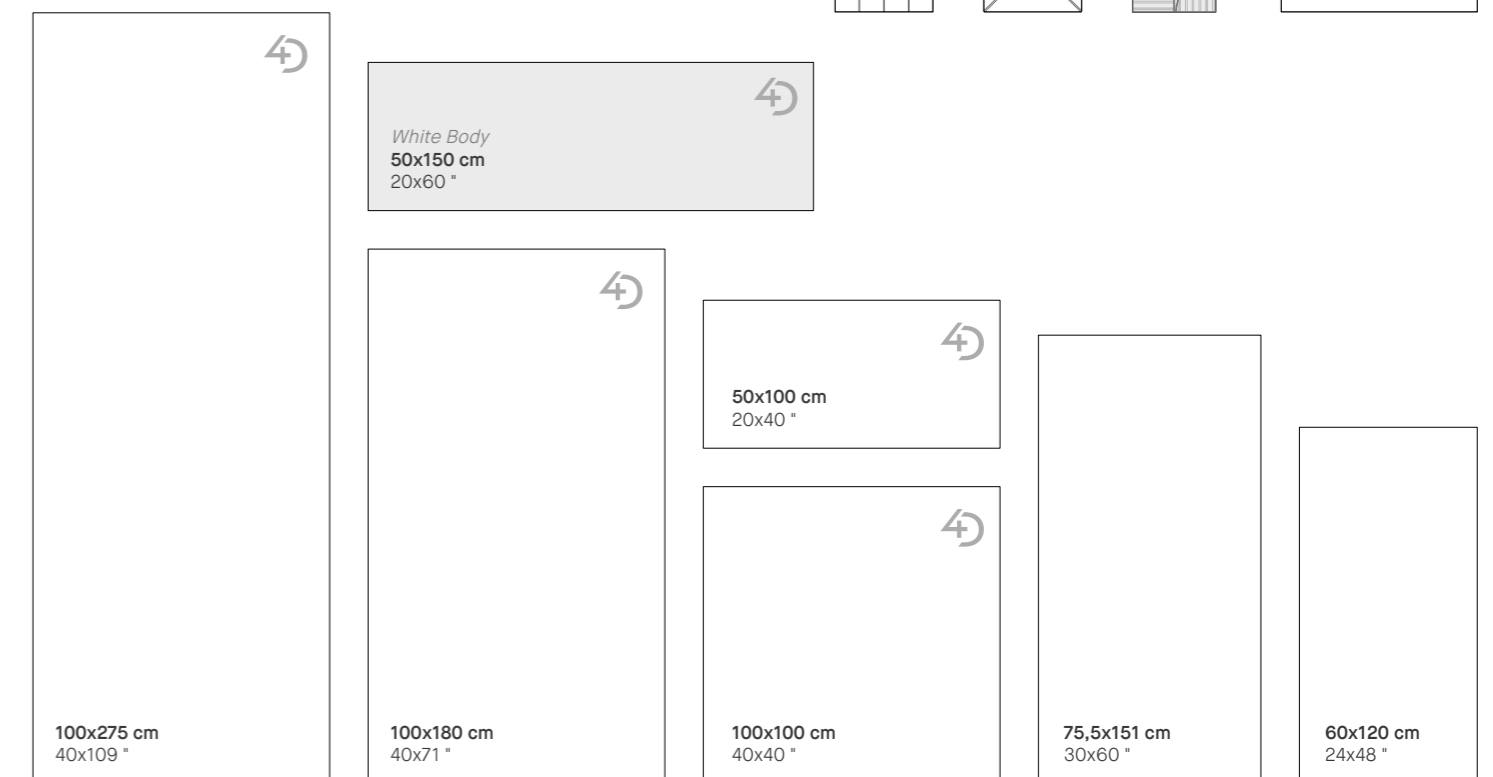

ARTE comes in a choice of three different colours —Cloud, Desert and Mocha— in a 100x275 cm, 100x180 cm, 100x100 cm, 75.5x151 cm or 60x120 cm format, together with a 50x150 cm 4D WALL tile model. The collection also features a choice of a Shaped, Polished and All in One finish, in addition to a 20 mm-thick non-slip outdoor model in 100x100 cm and 50x100 cm formats.

COLOURS

CLOUD

DESERT

MOCHA

FINISHES

FORMATS

150x320 cm available (ELEVATE WORKTOPS).  
Disponible 150x320 cm (ELEVATE WORKTOPS).

Special Pieces Piezas Especiales

D. MOSAIC

30x30 cm  
11.8x11.8"

D. MIX

30x30 cm  
11.8x11.8"

D. GEO

White Body  
25x25 cm  
9.8x9.8"

D. HORIZON

30x60 cm  
11.8x23.6"

07.

- 06. ■ ARTE CLOUD 75,5X151/EP & PL. ARTE CLOUD/30X75,5/18/EP
- 07. ■ ARTE DESERT SP/50X150 & ARTE DESERT DECOR SP/50X150 ■ ARTE DESERT AS/60X120/C/R
- 08. ■ ARTE DESERT DECOR SP/50X150

08.

PATTERNS VARIETY VARIEDAD GRÁFICA ARTE MOCHA 60x120 cm FORMAT ARTE MOCHA FORMATO 60x120 cm