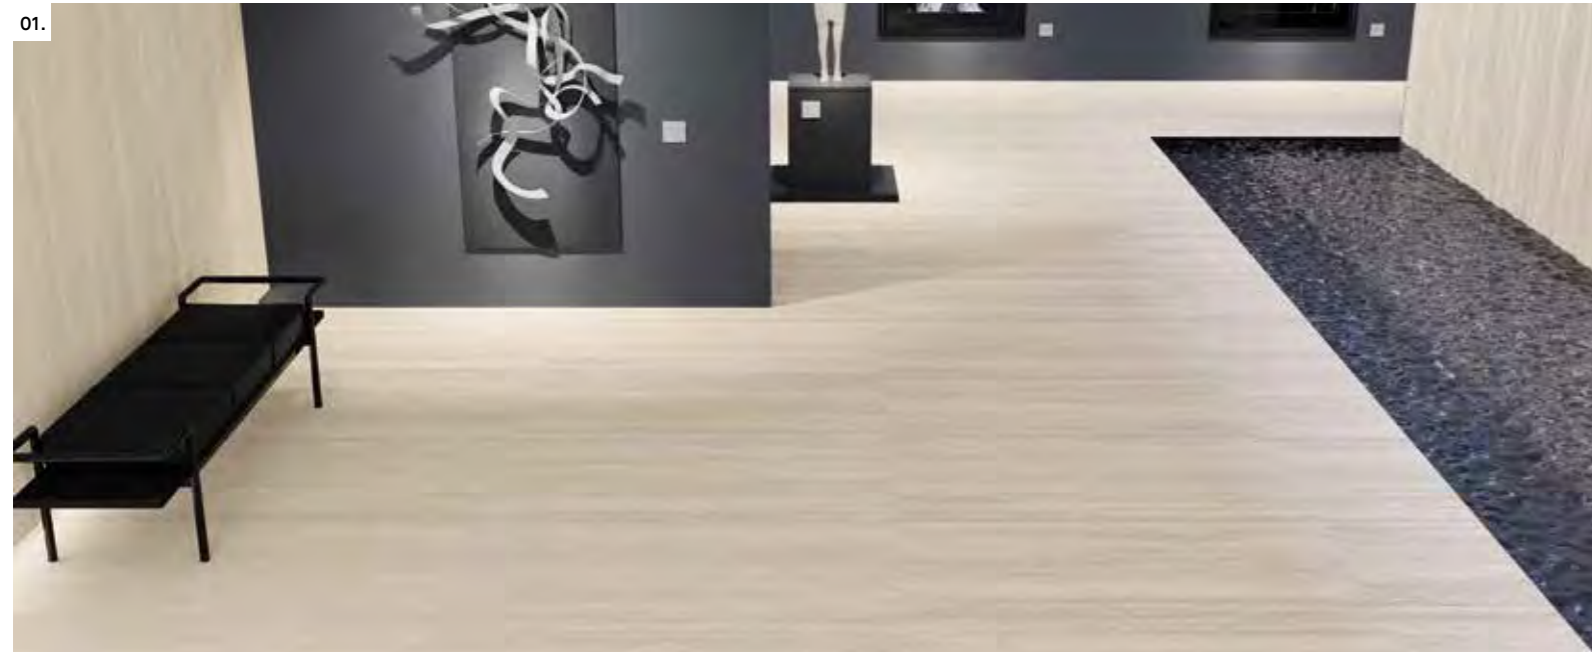

# ARTE

Inspired by *Travertine* marble, ARTE emulates the porous limestone used for centuries in the worlds of building and architecture. Its longitudinal veins are enriched by their different intermingling shades of colour, bringing a warm, restful feel to settings.

ARTE comes in a choice of three different colours —Cloud, Desert and Mocha— in a 100x275 cm, 100x180 cm, 100x100 cm, 75.5x151 cm or 60x120 cm format, together with a 50x150 cm 4D WALL tile model. The collection also features a choice of a Shaped, Polished and All in One finish, in addition to a 20 mm-thick non-slip outdoor model in 100x100 cm and 50x100 cm formats.

Disponible en tres tonalidades diferentes —Cloud, Desert y Mocha— en los formatos 100x275 cm, 100x180 cm, 100x100 cm, 75.5x151 cm, 60x120 cm, y revestimiento 4D WALL en 50x150 cm. En una gran variedad de acabados como son Shaped, Polished, All in one, y acompañado de la solución de exterior Antislip en 20 mm en los formatos 100x100 cm y 50x100 cm.