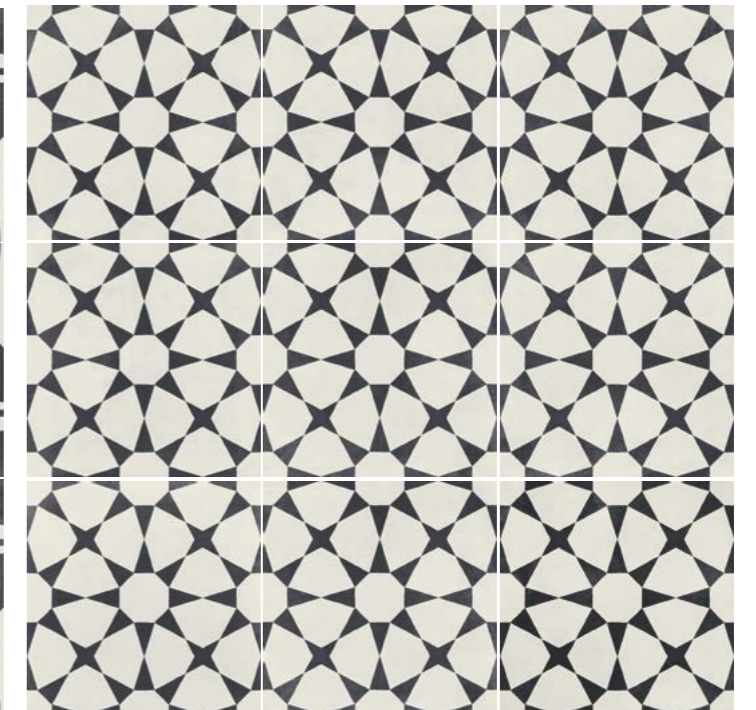

23285 CUBAN SILVER ARROW/22,3
Q-6 (22,3X22,3 cm) (8^{3/4}x8^{3/4}"*)
5 gráficas/patterns

23288 CUBAN SILVER ORNATE/22,3
Q-6 (22,3X22,3 cm) (8^{3/4}x8^{3/4}"*)
5 gráficas/patterns

23287 CUBAN SILVER STAR/22,3
Q-6 (22,3X22,3 cm) (8^{3/4}x8^{3/4}"*)
5 gráficas/patterns

23289 CUBAN SILVER SKY/22,3
Q-6 (22,3X22,3 cm) (8^{3/4}x8^{3/4}"*)
5 gráficas/patterns

23286 CUBAN WHITE ORNATE/22,3
Q-6 (22,3X22,3 cm) (8^{3/4}x8^{3/4}"*)
5 gráficas/patterns

23284 CUBAN WHITE STAR/22,3
Q-6 (22,3X22,3 cm) (8^{3/4}x8^{3/4}"*)
5 gráficas/patterns

23290 CUBAN BLOCK/22,3
Q-6 (22,3X22,3 cm) (8^{3/4}x8^{3/4}"*)
5 gráficas/patterns

CUBAN SILVER ARROW/22,3

CUBAN SILVER SKY/22,3

CUBAN WHITE ORNATE/22,3

CUBAN WHITE STAR/22,3

TECHNICAL CHARACTERISTICS

CEMENT	GLASS	STONE	CERAMIC	METAL	RESIN	SHOWER WALL	SHOWER FLOOR	INDOOR	OUTDOOR	SHADE VARIATION	MATT	GLOSS	HANDMADE DECORS	NO FIRING DECOR	CLEANING NON-ABRASIVE	MESH	FLOOR TRAFFIC	ANTISLIP	ANTISLIP