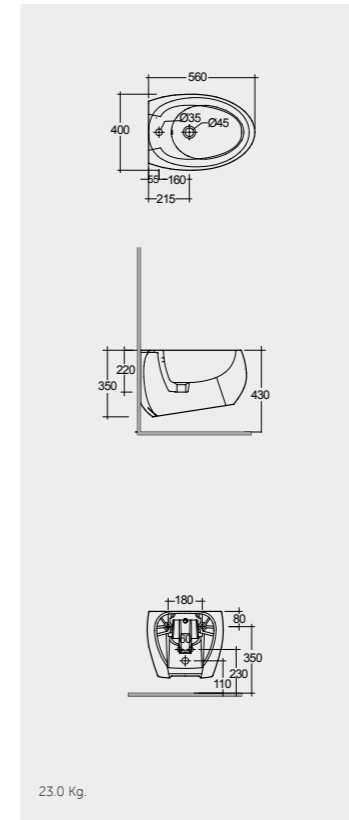

Measurements

القياسات

Notes

ملحوظة

All dimensions in mm tolerance $\pm 5\%$ for below 200mm and $\pm 3\%$ for above 200mm

جميع القياسات تكون بالمليمتر $\pm 5\%$ للقياسات التي تقل عن 200 مليمتر و $\pm 3\%$ للقياسات التي تتجاوز 200 مليمتر