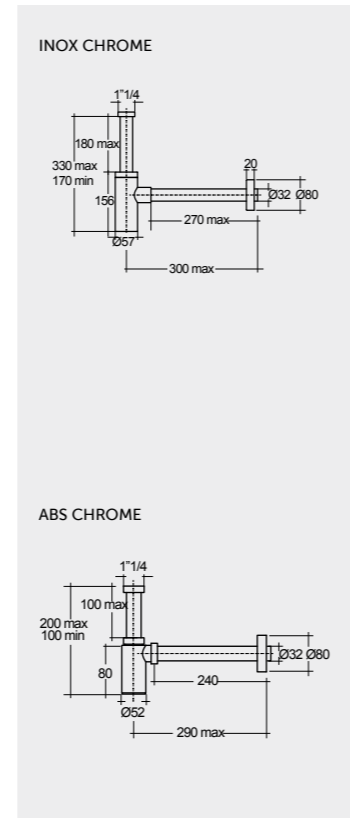

Measurements

القياسات

14.5 Kg.

14.5 Kg.

14.5 Kg.