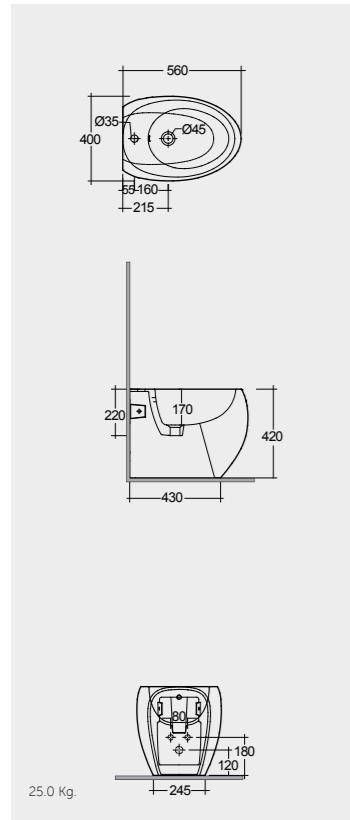

170x79 CM
CLOMR17079

78x46 CM
CLOMR07846

170x79 CM
CLOMR17079

78x46 CM
CLOMR07846

Measurements

القياسات

Notes

ملحوظة

Hidden Fixations
Comfort Height 42 CM

Matt Finish
Hidden Fixations
Comfort Height 42 CM

Matt Finish
Hidden Fixations
Comfort Height 42 CM

Inspectionable

Measurements

القياسات

Models

النماذج

56 CM
CLOBD2101AWHA

56 CM
CLOBD2101500A

56 CM
CLOBD2101504A

FOR BIDET
PP WHITE : BTRBDPPR011

Hidden Fixations

Matt Finish
Hidden Fixations

Matt Finish
Hidden Fixations

Inspectionable