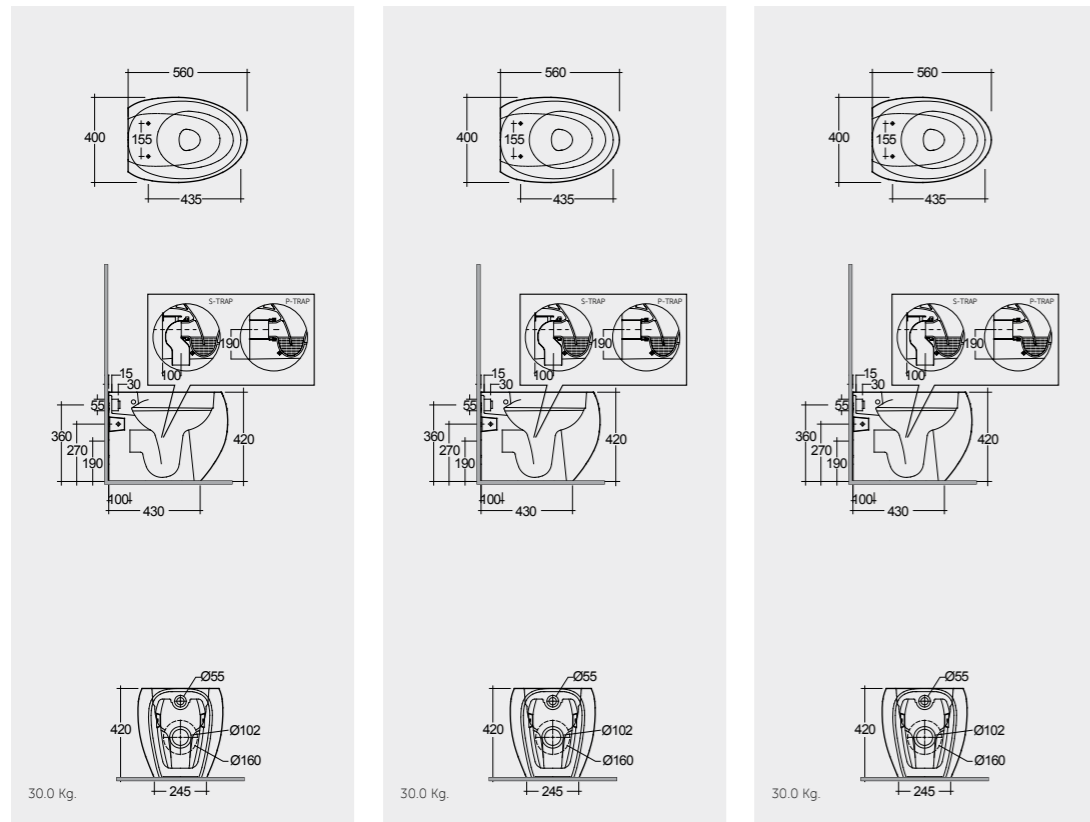

Measurements

القياسات

Urea RAK-Cloud CLOSC3901WH
Urea RAK-Cloud CLOSC3901500
Urea RAK-Cloud CLOSC3901504

Notes

ملحوظة

All dimensions in mm tolerance $\pm 5\%$ for below 200mm and $\pm 3\%$ for above 200mm

جميع القياسات تكون بالمليمتر $\pm 5\%$ للقياسات التي تقل عن 200 مليمتر و $\pm 3\%$ للقياسات التي تتجاوز 200 مليمتر