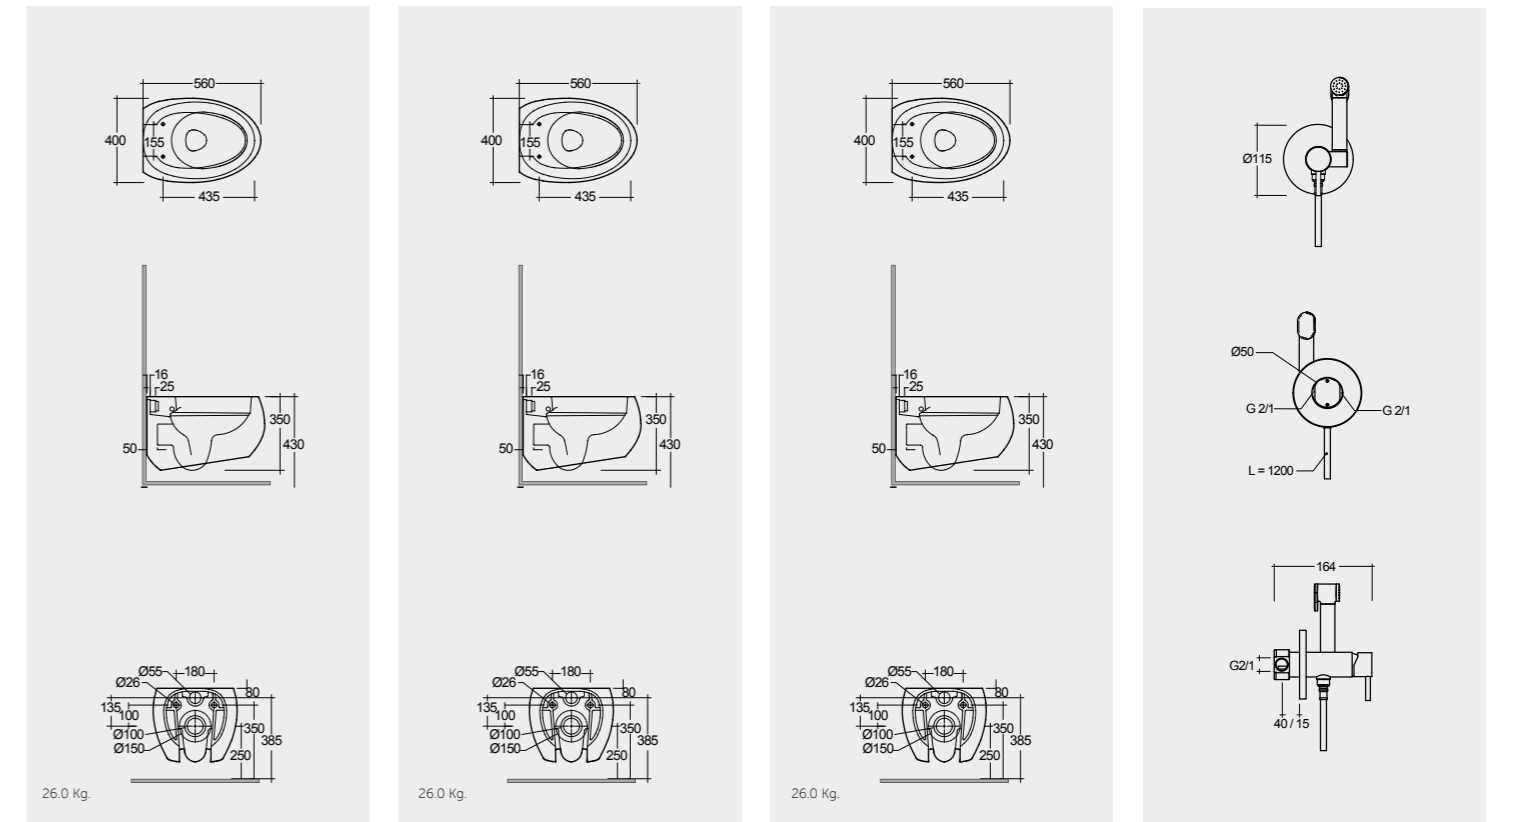

Measurements

القياسات

Urea RAK-Cloud CLOSC3901WH
Urea RAK-Cloud CLOSC3901500
Urea RAK-Cloud CLOSC3901504