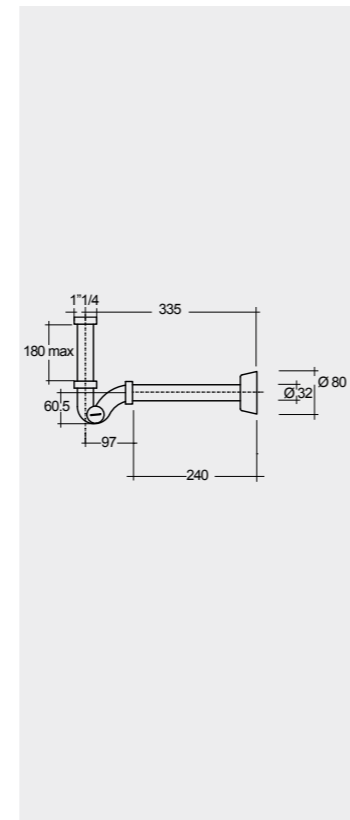

170x79 CM
CLOMR17079

78x46 CM
CLOMR07846

170x79 CM
CLOMR17079

78x46 CM
CLOMR07846

Measurements

القياسات

Notes

ملحوظة

Hidden Fixations
Comfort Height 42 CM

Matt Finish
Hidden Fixations
Comfort Height 42 CM

Matt Finish
Hidden Fixations
Comfort Height 42 CM

Inspectionable

Measurements

القياسات

Models

النماذج