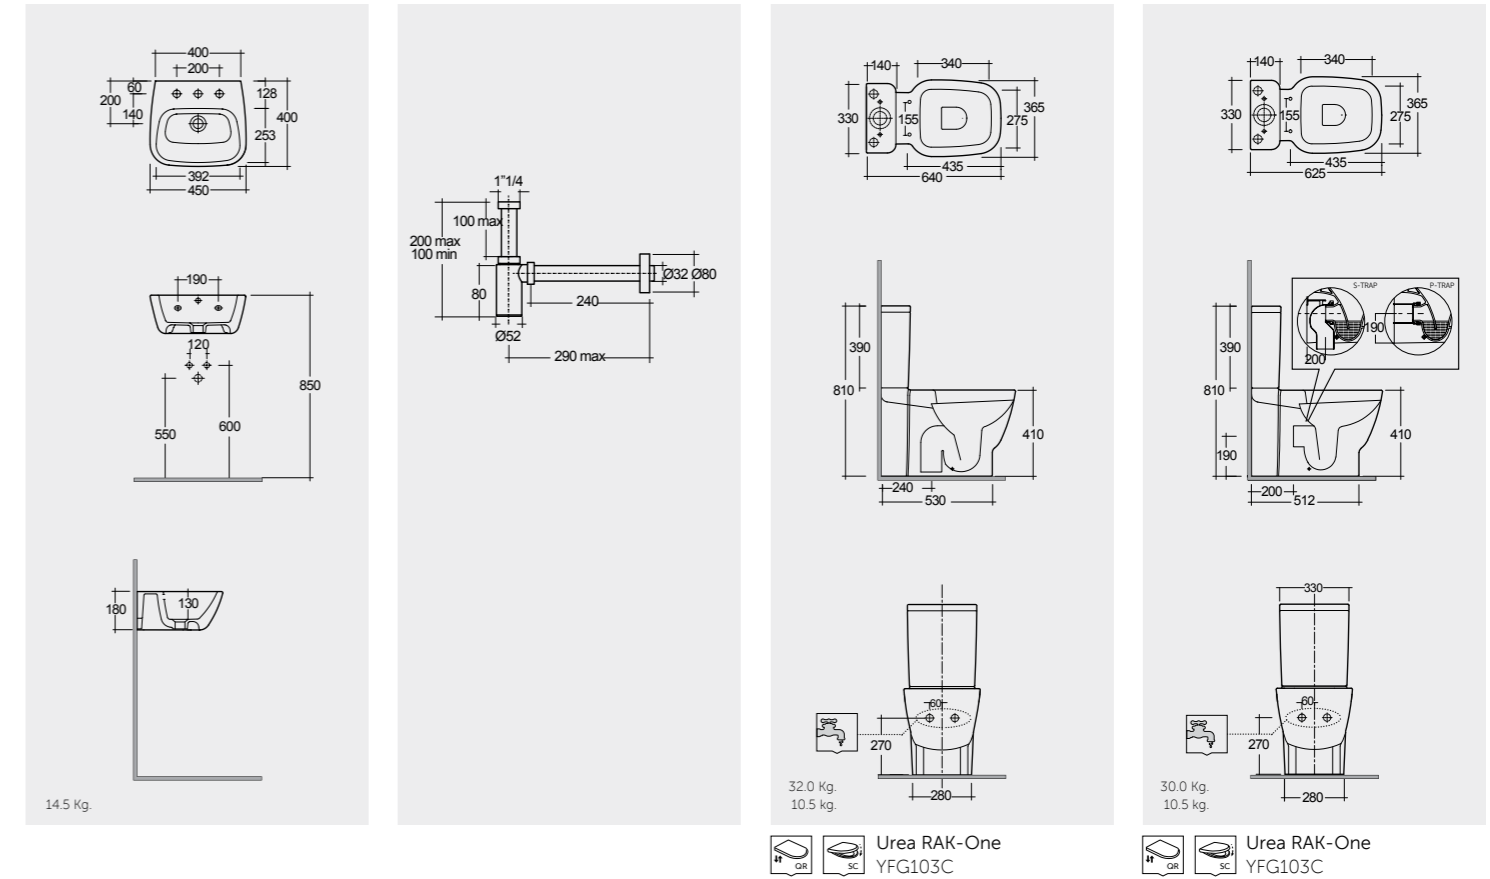

Measurements

القياسات

Notes

All dimensions in mm tolerance $\pm 5\%$ for below 200mm and $\pm 3\%$ for above 200mm

جميع القياسات تكون بالمليمتر $\pm 5\%$ للقياسات التي تقل عن 200 مليمتر و $\pm 3\%$ للقياسات التي تتجاوز 200 مليمتر

ملحوظة