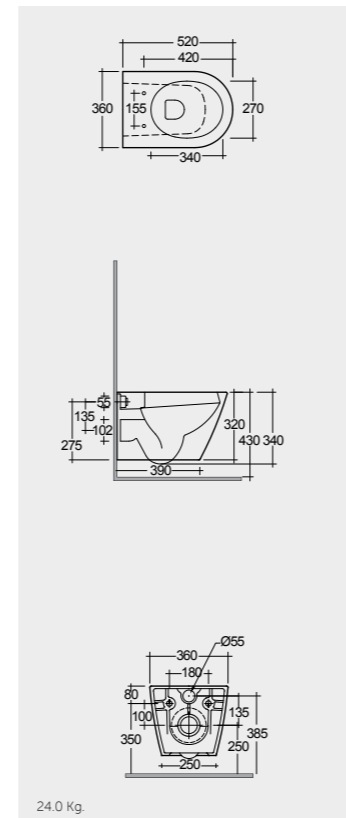

## Measurements

Measurements

القياسات

Urea RAK-Resort  
YFG106C

Urea RAK-Resort  
YFG106C

Urea RAK-Resort  
YFG106C

Urea RAK-Resort  
YFG106C

Notes

All dimensions in mm tolerance  $\pm 5\%$  for below 200mm and  $\pm 3\%$  for above 200mm

Hidden Fixations

Comfort Height 45 Cm

Comfort Height 42.5 Cm

Measurements

القياسات

29.6 Kg Urea RAK-Resort YFG106C

26.8 Kg Urea RAK-Resort YFG106C

25.5 Kg Urea RAK-Resort YFG106C

Inspectionable

Measurements

القياسات

22.0 Kg

21.0 Kg

Notes

ملحوظة

All dimensions in mm tolerance  $\pm 5\%$  for below 200mm and  $\pm 3\%$  for above 200mm