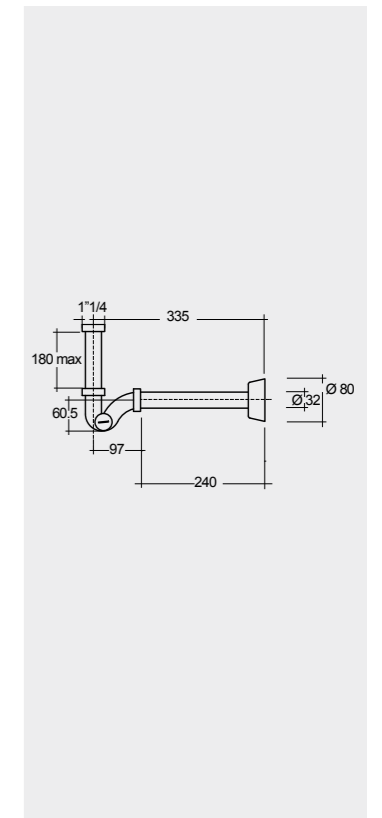

Inspectionable

Measurements

القياسات

22.0 Kg

21.0 Kg

Notes

ملحوظة

All dimensions in mm tolerance  $\pm 5\%$  for below 200mm and  $\pm 3\%$  for above 200mm