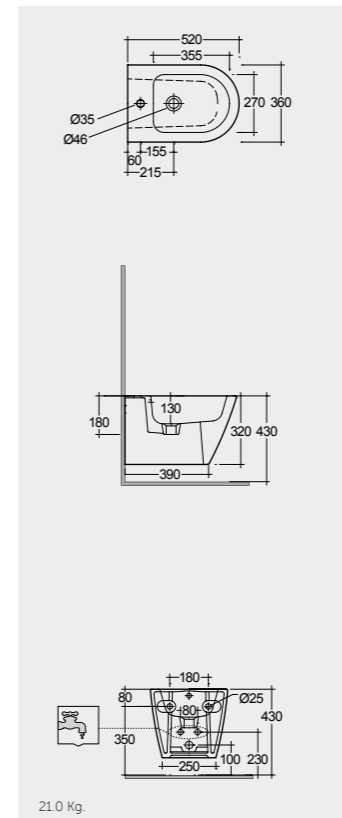

Measurements

القياسات

Urea RAK-Resort  
YFG106C

Urea RAK-Resort  
YFG106C

Urea RAK-Resort  
YFG106C

Urea RAK-Resort  
YFG106C

Notes

All dimensions in mm tolerance  $\pm 5\%$  for below 200mm and  $\pm 3\%$  for above 200mm

Hidden Fixations

Comfort Height 45 Cm

Comfort Height 42.5 Cm

Measurements

القياسات

29.6 Kg Urea RAK-Resort YFG106C

26.8 Kg Urea RAK-Resort YFG106C

25.5 Kg Urea RAK-Resort YFG106C

Alpine White  
أبيض

Models

النماذج

55 CM RST14AWHA

52 CM RST07AWHA

Hidden Fixations

SET WITH MIXER (SHATAFF)  
BRASS CHROME : SPRDOMX0001

FOR BIDET  
ABS CHROME: BTRBDABS010  
PP WHITE: BTRBDPPR011

Inspectionable

Measurements

القياسات

22.0 Kg

21.0 Kg

Notes

ملحوظة

All dimensions in mm tolerance  $\pm 5\%$  for below 200mm and  $\pm 3\%$  for above 200mm