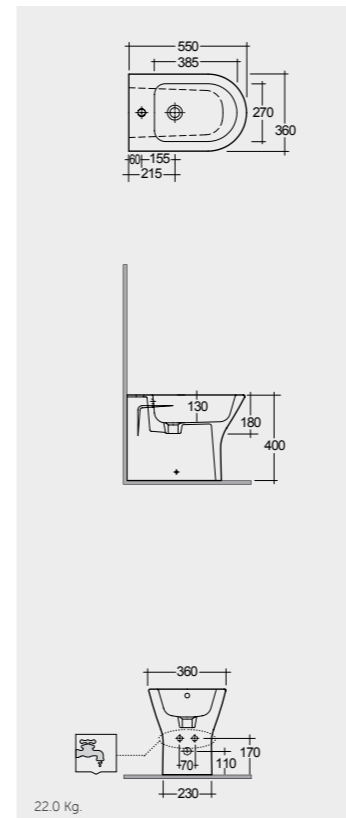

Measurements

القياسات

Urea RAK-Resort  
YFG106C

Urea RAK-Resort  
YFG106C

Urea RAK-Resort  
YFG106C

Urea RAK-Resort  
YFG106C

Notes

All dimensions in mm tolerance  $\pm 5\%$  for below 200mm and  $\pm 3\%$  for above 200mm

Hidden Fixations

Comfort Height 45 Cm

Comfort Height 42.5 Cm

Measurements

القياسات

29.6 Kg Urea RAK-Resort YFG106C

26.8 Kg Urea RAK-Resort YFG106C

25.5 Kg Urea RAK-Resort YFG106C

Inspectionable

Measurements

القياسات

22.0 Kg

21.0 Kg

Notes

ملحوظة

All dimensions in mm tolerance  $\pm 5\%$  for below 200mm and  $\pm 3\%$  for above 200mm