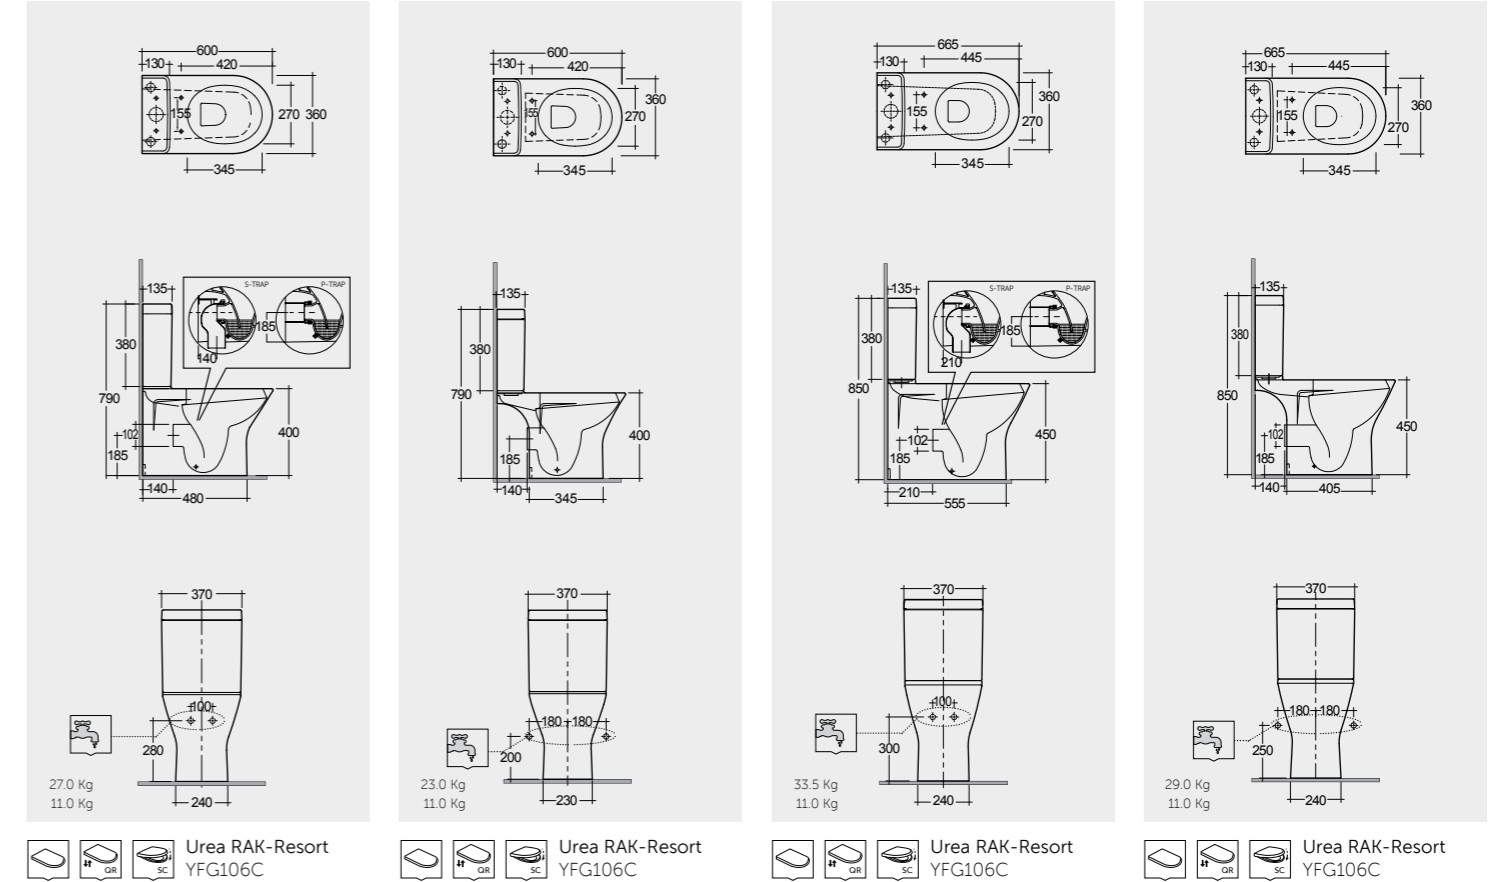

Measurements

القياسات

Urea RAK-Resort
YFG106C

Urea RAK-Resort
YFG106C

Urea RAK-Resort
YFG106C

Urea RAK-Resort
YFG106C

Notes

All dimensions in mm tolerance $\pm 5\%$ for below 200mm and $\pm 3\%$ for above 200mm

جميع القياسات تكون بالمليمتر $\pm 5\%$ للقياسات التي تقل عن 200 مليمتر و $\pm 3\%$ للقياسات التي تتجاوز 200 مليمتر

ملحوظة