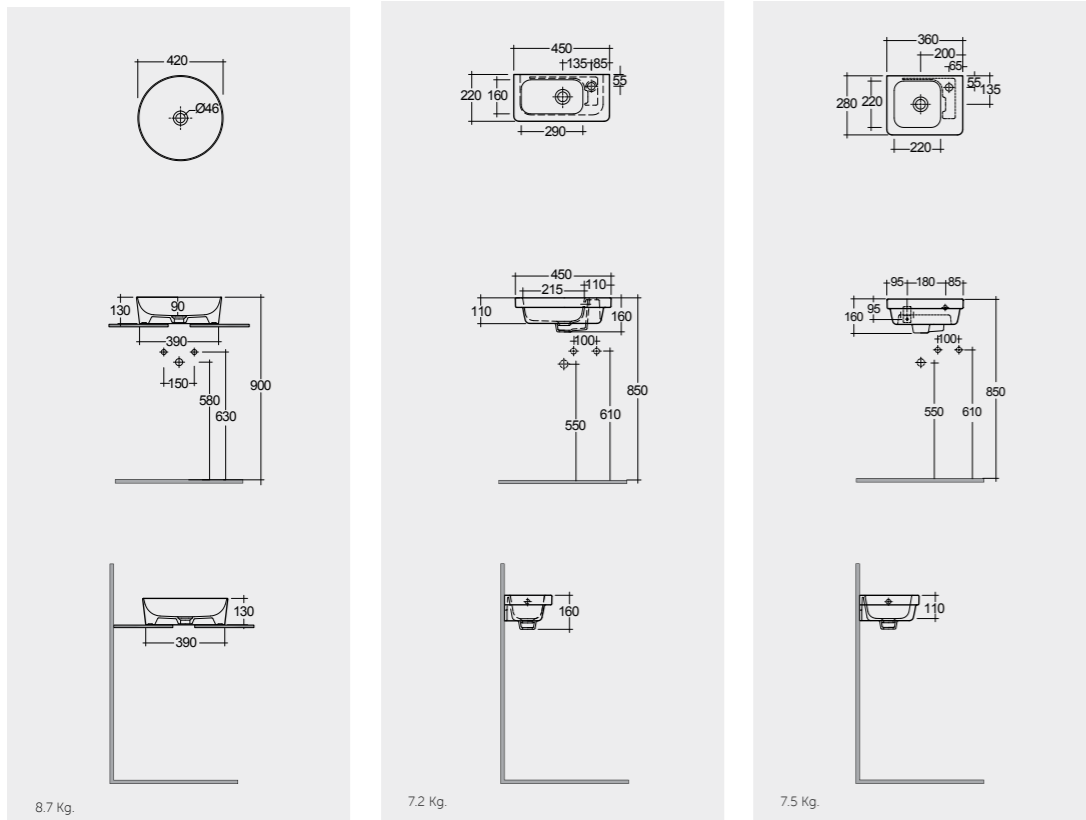

Models

النماذج

42 CM  
FEECT4200AWHA  
Round

45 CM  
RST0701AWHA

36 CM  
RST1001AWHA

Measurements

القياسات

Colours available