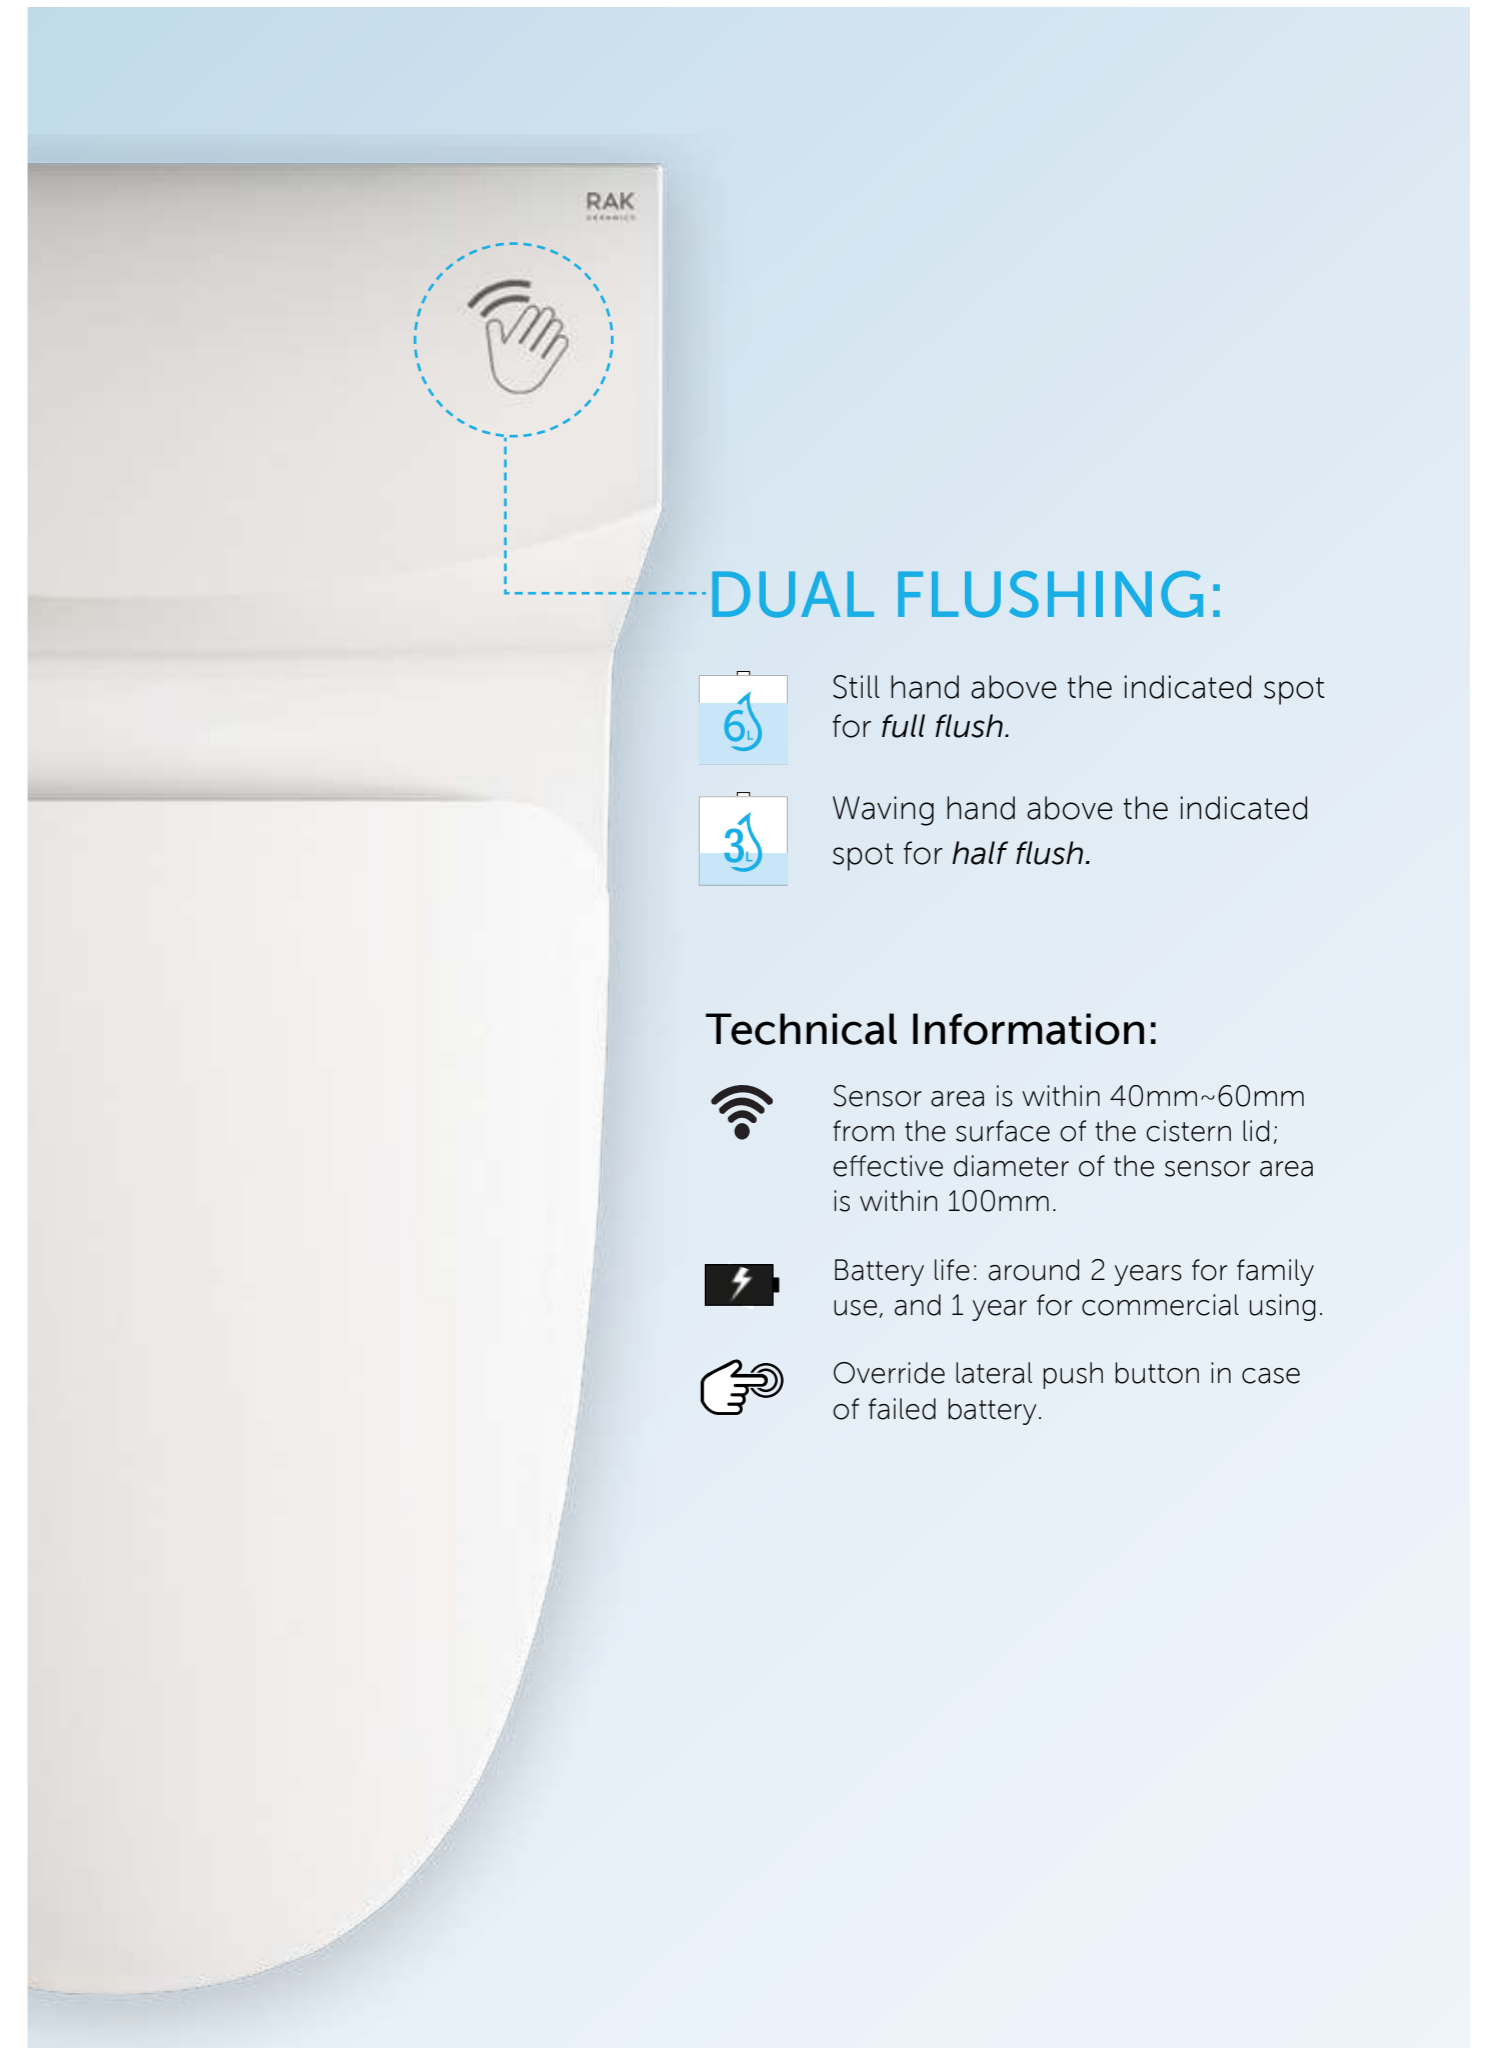

Enjoy the same hands-free, germ-free experience of commercial restrooms. With the new RAK Ceramics Touchless Flushing System, this same ease of use and minimal spreading of germs has finally expanded to home use toilets. A sensor module placed underneath the toilet's cistern lid runs on four AA batteries. It utilizes emerging sensing technology, which projects an electromagnetic field that is both extremely accurate and reliable.

This type of sensor detects the user in the projected field and initiates the dual flush: 6 liters keeping the hand above the spot, or 3 liters waving the hand.

DUAL FLUSHING:

Still hand above the indicated spot for *full flush*.