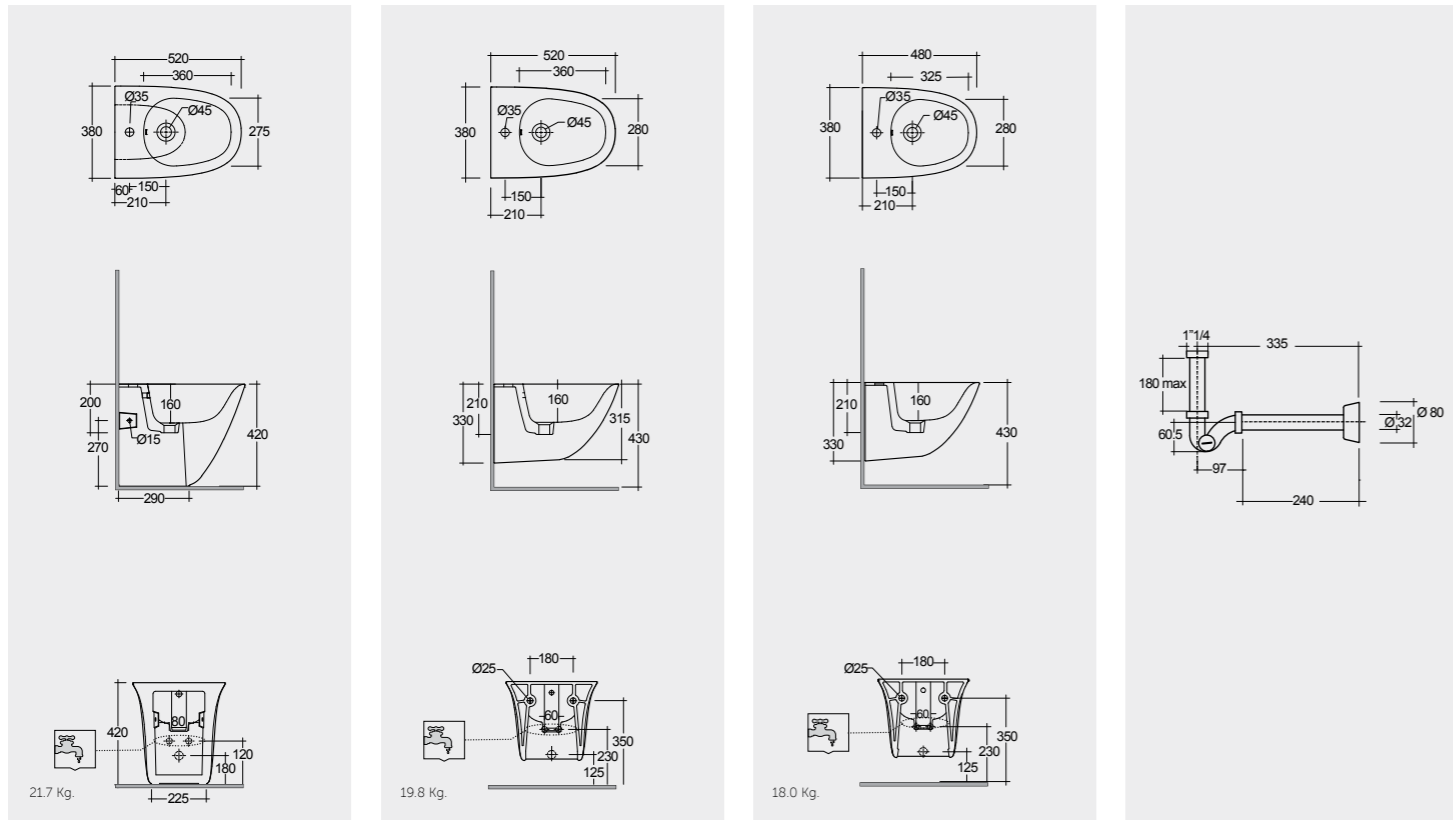

Hidden Fixations

Hidden Fixations

Hidden Fixations

Inspectionable

Comfort Height 42 CM

Measurements

القياسات

Colours available