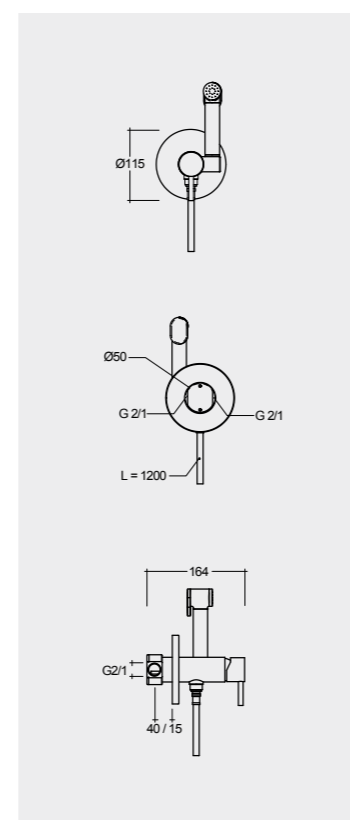

Waving hand above the indicated spot for *half flush*.

Technical Information:

Sensor area is within 40mm~60mm from the surface of the cistern lid; effective diameter of the sensor area is within 100mm.

Battery life: around 2 years for family use, and 1 year for commercial using.

Override lateral push button in case of failed battery.

Models

النماذج

62 CM
SENWC1146AWHA
SENWT1805AWHA

66 CM
SENWC1045AWHA
SENWT1805AWHA

62 CM
SENWC1145AWHA
SENWT1805AWHA

SET WITH MIXER (SHATAFF)
BRASS CHROME: SPRDOMX0001

Hidden Fixations

Back Open

Back Open

Comfort Height 42 CM

Comfort Height 42 CM

Comfort Height 42 CM

Measurements

القياسات