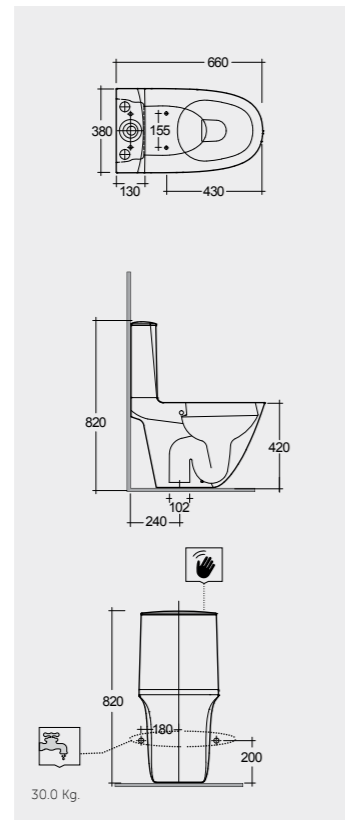

Override lateral push button in case of failed battery.

Models

النماذج

62 CM
SENWC1146AWHA
SENWT1805AWHA

66 CM
SENWC1045AWHA
SENWT1805AWHA

62 CM
SENWC1145AWHA
SENWT1805AWHA

SET WITH MIXER (SHATAFF)
BRASS CHROME: SPRDOMX0001

Hidden Fixations

Back Open

Back Open

Comfort Height 42 CM

Comfort Height 42 CM

Comfort Height 42 CM

Measurements

القياسات