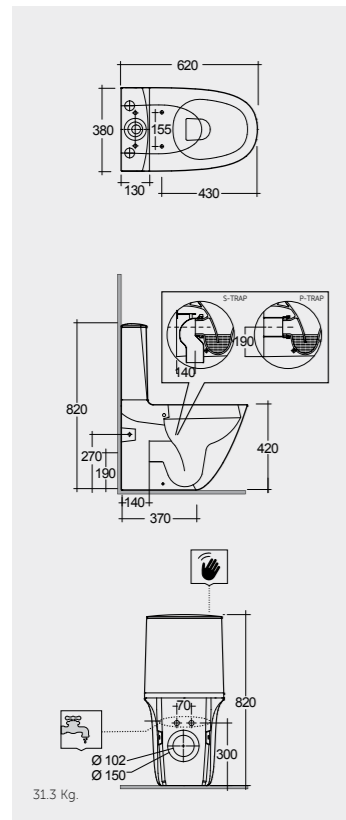

Override lateral push button in case of failed battery.

Models

النماذج

62 CM
SENWC1146AWHA
SENWT1805AWHA

66 CM
SENWC1045AWHA
SENWT1805AWHA

62 CM
SENWC1145AWHA
SENWT1805AWHA

SET WITH MIXER (SHATAFF)
BRASS CHROME: SPRDOMX0001

Hidden Fixations

Back Open

Back Open

Comfort Height 42 CM

Comfort Height 42 CM

Comfort Height 42 CM

Measurements

القياسات