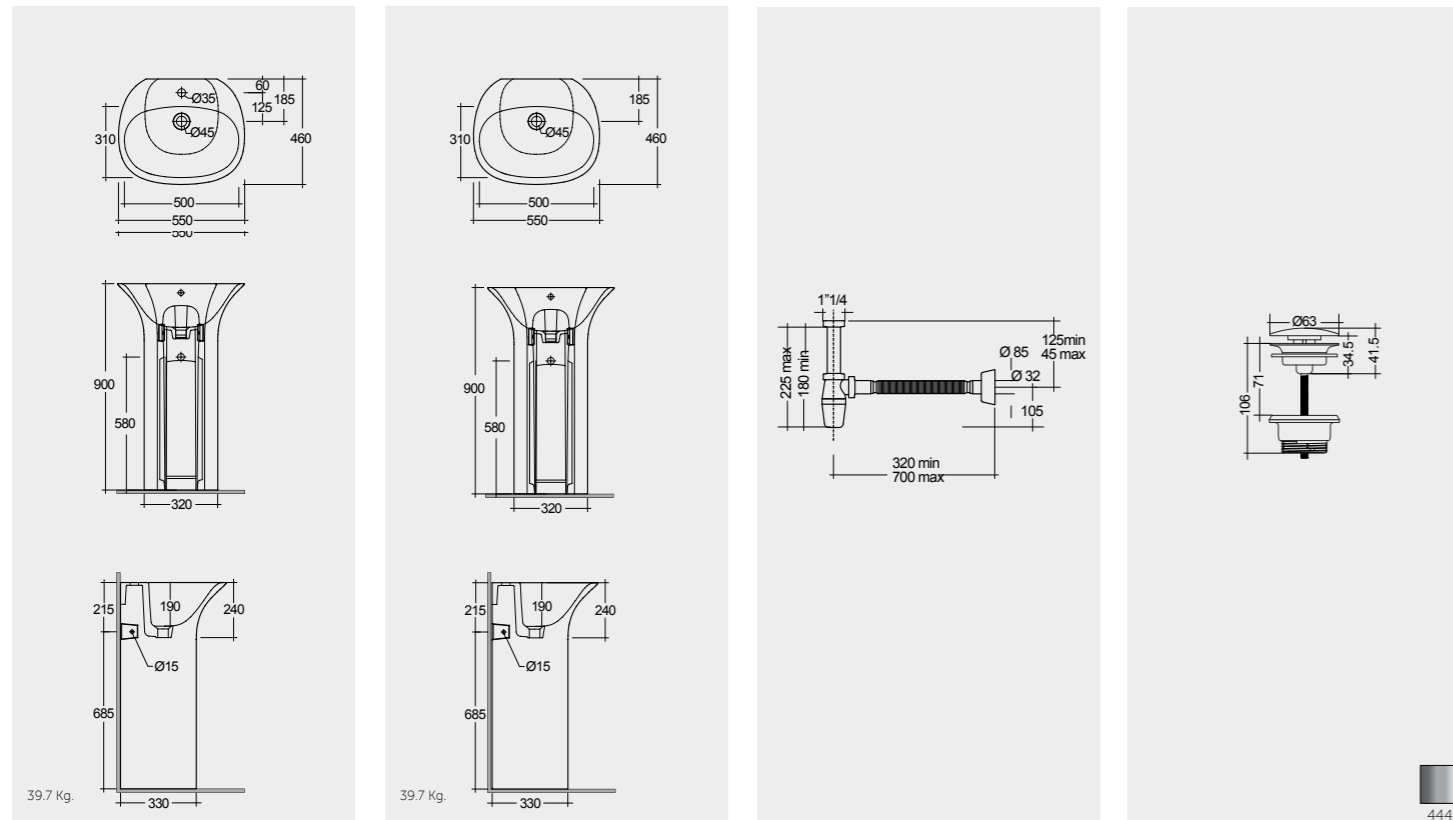

Measurements

القياسات

Colours available

الألوان المتاحة

Colours shown here are as close to actual sanitaryware as printing process will allow
الألوان المبينة هنا قريبة إلى ألوان الأدوات الصحية الفعلية حسبما تسمح به عملية الطباعة