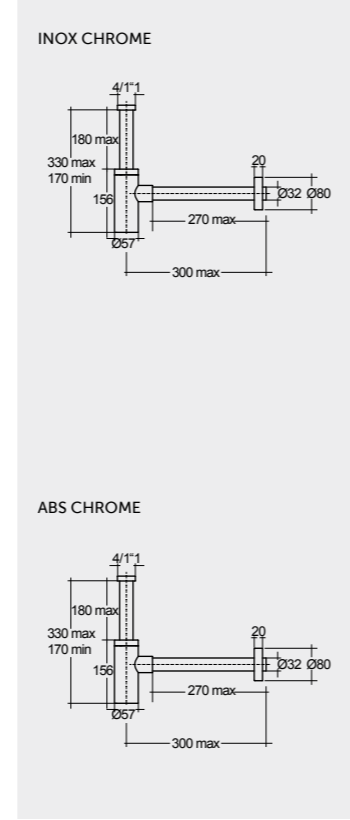

Measurements

القياسات