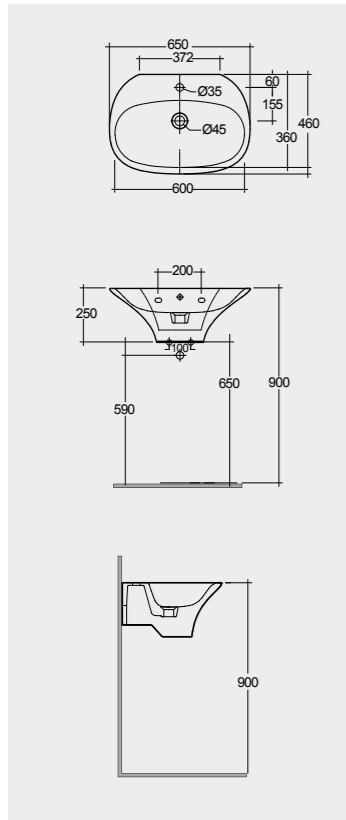

Measurements

القياسات