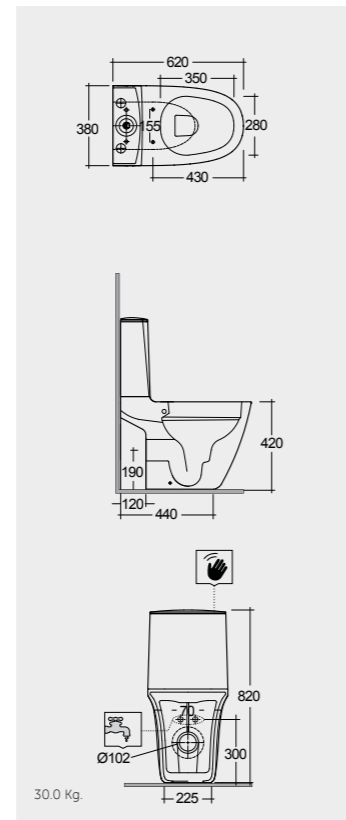

Override lateral push button in case of failed battery.

Models

النماذج

62 CM
SENWC1146AWHA
SENWT1805AWHA

66 CM
SENWC1045AWHA
SENWT1805AWHA

62 CM
SENWC1145AWHA
SENWT1805AWHA

SET WITH MIXER (SHATAFF)
BRASS CHROME: SPRDOMX0001

Hidden Fixations

Back Open

Back Open

Comfort Height 42 CM

Comfort Height 42 CM

Comfort Height 42 CM

Measurements

القياسات