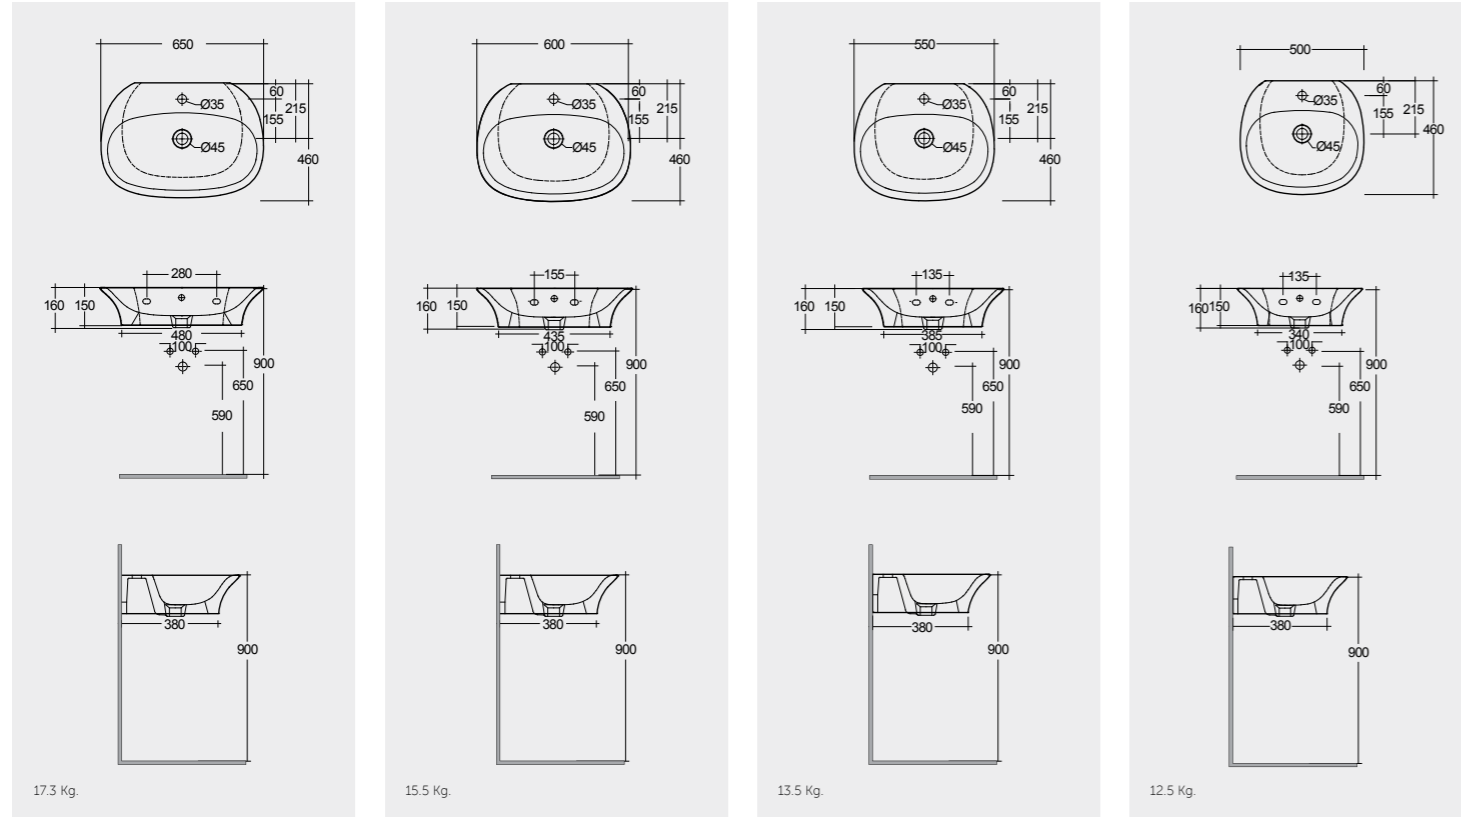

Models

النماذج

65 CM
SENWB6501AWHA

60 CM
SENWB6001AWHA

55 CM
SENWB5501AWHA

50 CM
SENWB5001AWHA

Measurements

القياسات