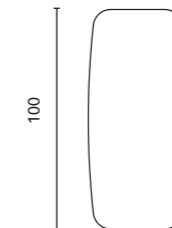

Parte posteriore in legno con finitura in Grigio.
Specchio rettangolare con bordi arrotondati e
forma ovale di 4mm. Profondità: 2 cm.
È dotato di un foro per il trasformatore.

Wooden back panel with Grey finish. 4mm
rectangular polished glass with rounded edges
and oval shape. Depth: 2cm. Features a recess
for the transformer.

LONGO		
		€
45 x 100	125526	141