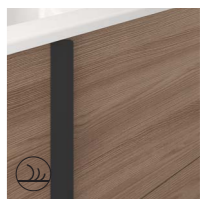

Sandy Walnut · NO14
Handle Black