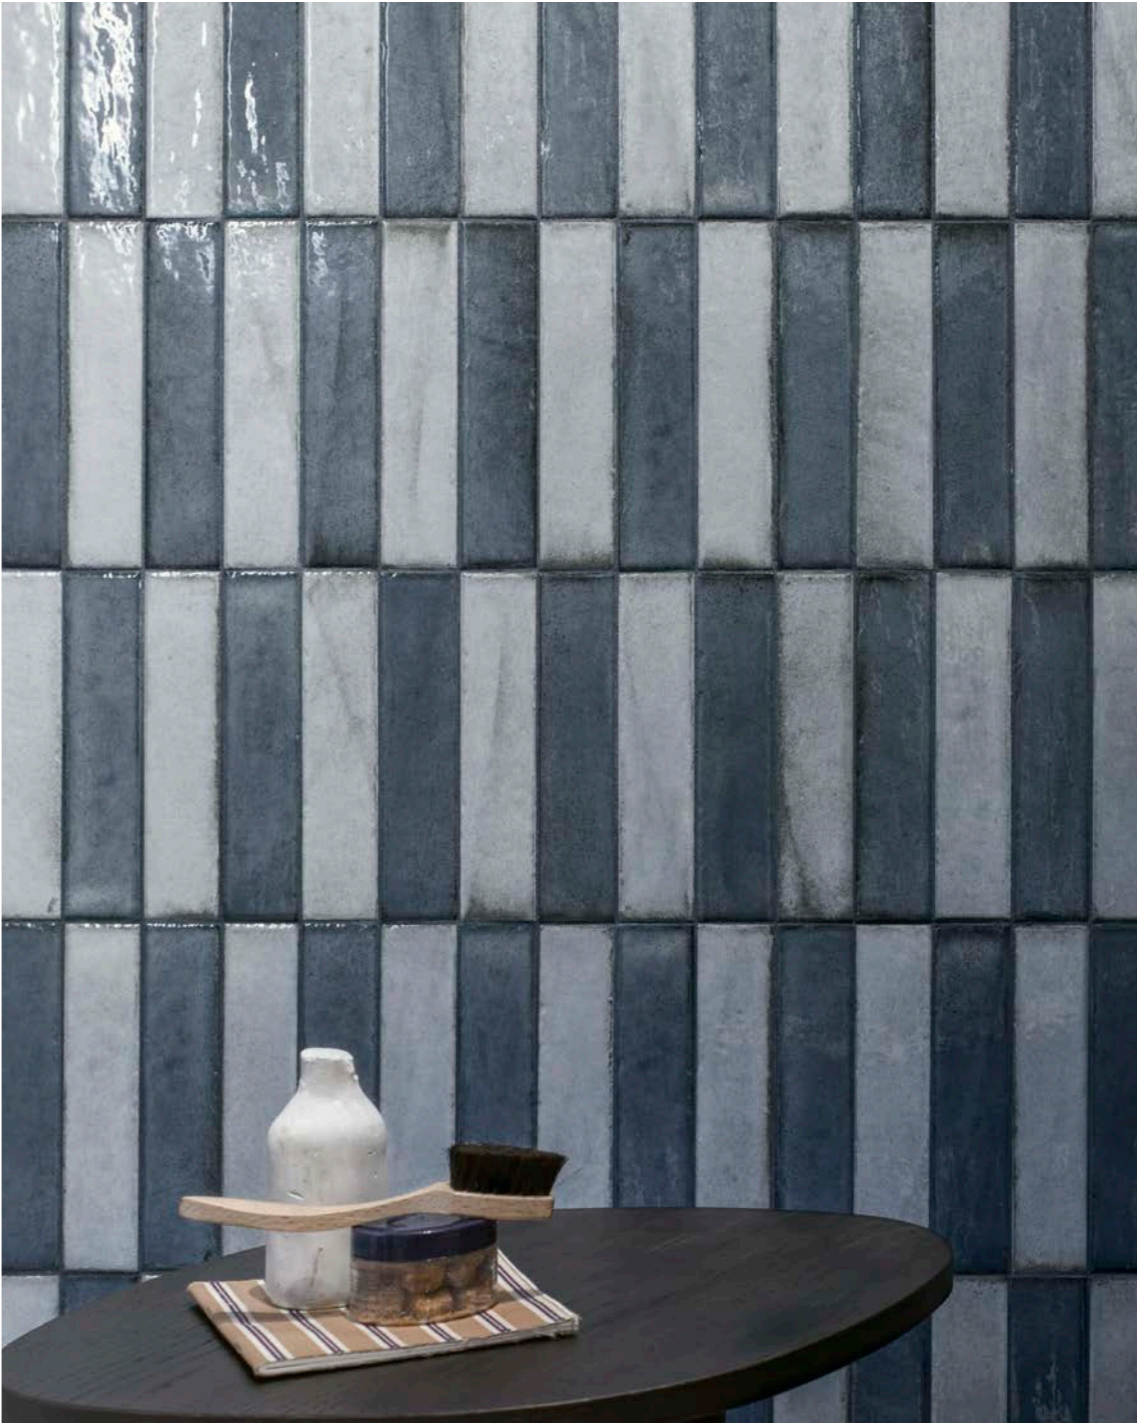

Tetris Artic Luc
Tetris Ocean Luc