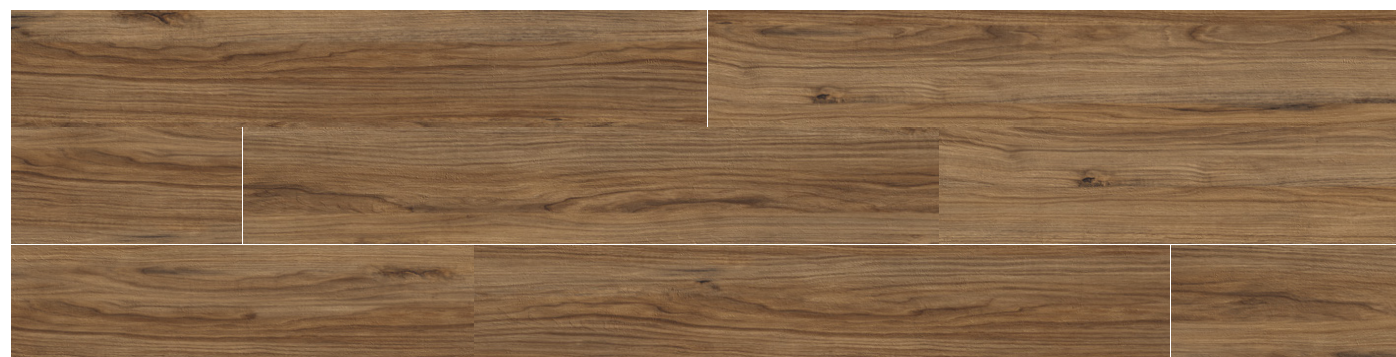

new

20x120/8"x48" rectified

gold 20x120/8"x48" rectified

natural 20x120/8"x48" rectified

royal 20x120/8"x48" rectified

color	format cm/in	thk. mm/in	ean code	surface	no. of faces	anti-slip	pei	rectified
gold	20x120/8"x48"	10/0,40"	5901503229491	mat	12	—	IV	✓
natural	20x120/8"x48"	10/0,40"	5901503229477	mat	12	—	IV	✓
royal	20x120/8"x48"	10/0,40"	5901503229453	mat	12	—	IV	✓