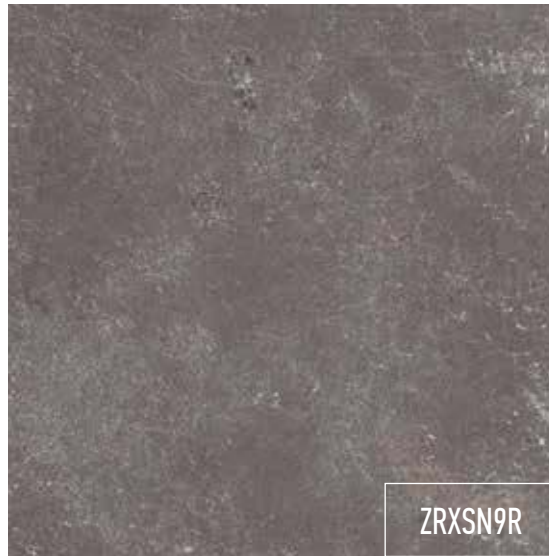

NERO

60X60 | 10,2 MM

PEI III